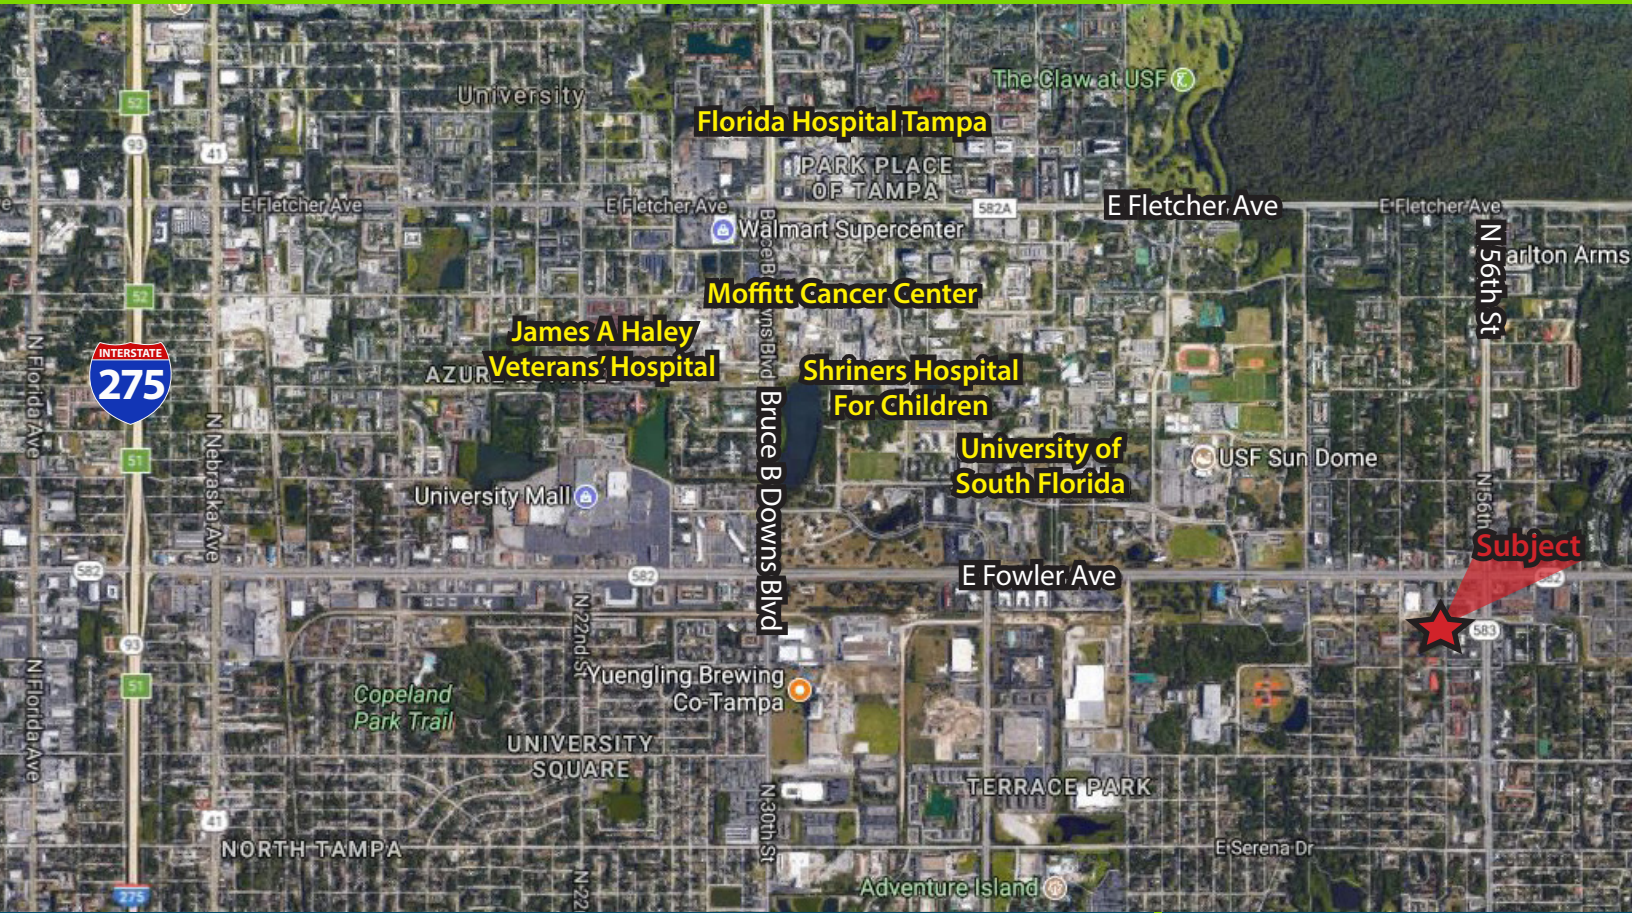

TERRACE COURT PYLON SIGNAGE