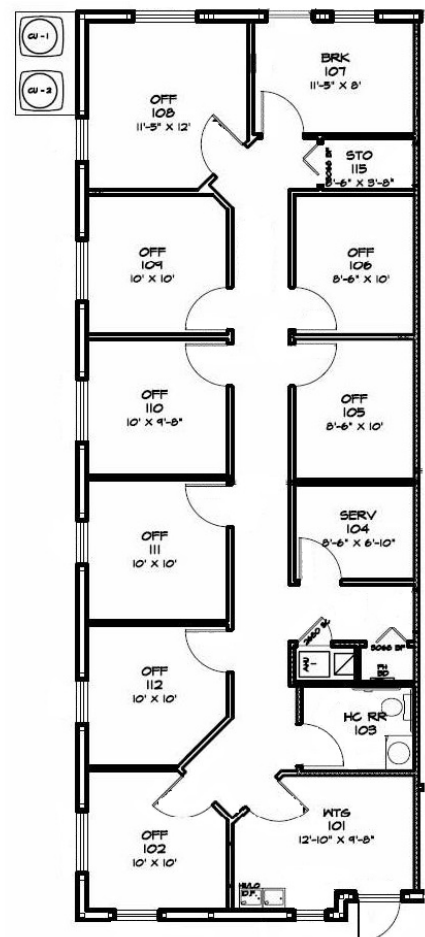

Office/ Medical Space For Lease

USF/ E. Tampa Professional Office 11420 N. 53rd St. | Temple Terrace, FL 33617

- Beautiful quality Waterford construction near USF/ Moffitt Cancer Center and Shriners' Children's Hospital
- 1,552 SF end unit with lots of light and functional floor plan
- Spacious office/exam rooms, pre-plumbed and suitable for medical use
- Available August 2017 - Choice of flooring and wall color for qualified tenant
- **Lease Rate: $15 PSF - NO CAM**

THERESA MARGARIS
T: 727-238-3876 ext. 305
tmargaris@holdthyssen.com

28163 U.S. Highway 19 N.
Suite 102
Clearwater, FL 33761

www.holdthyssen.com