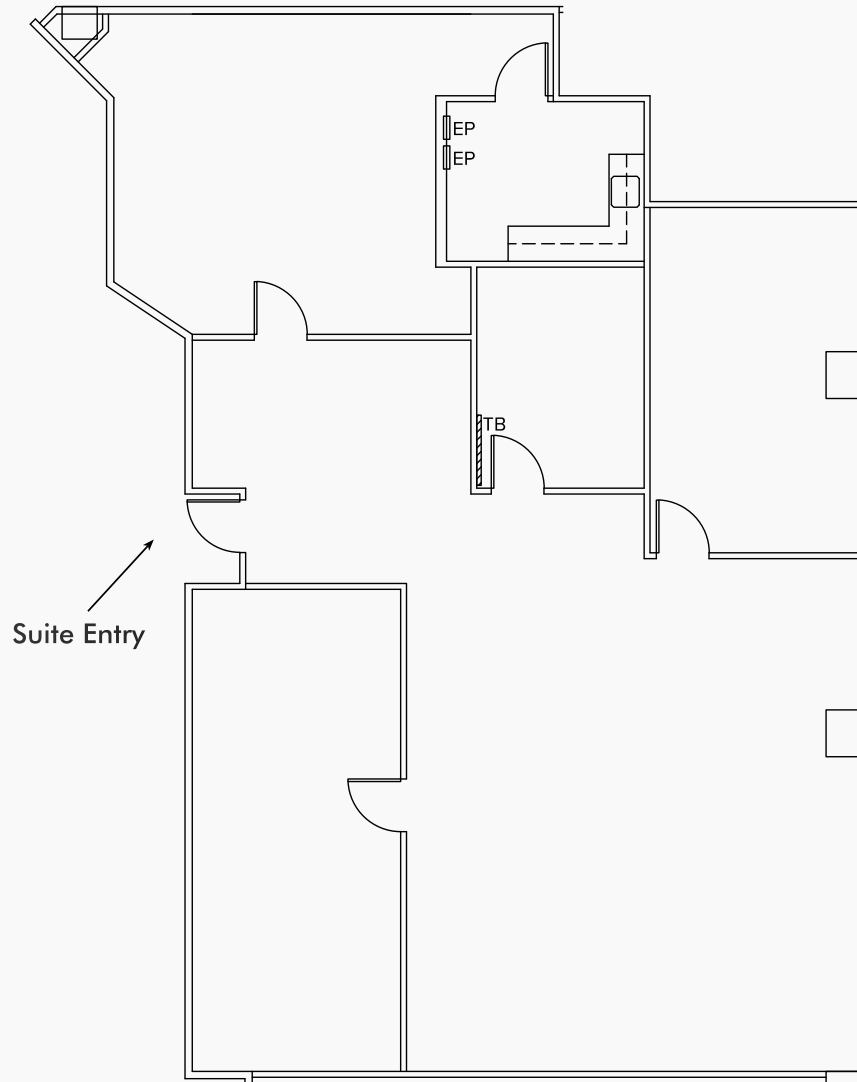

FLOOR PLANS

9 3 2 5
SKY PARK CT

As-Built

Suite	250
Size	2,597 sf
Available	July 2017
Asking rate	$2.65 FSG

Suite features a reception area, open area,
2 private offices and a conference room.

☐ NOT AVAILABLE