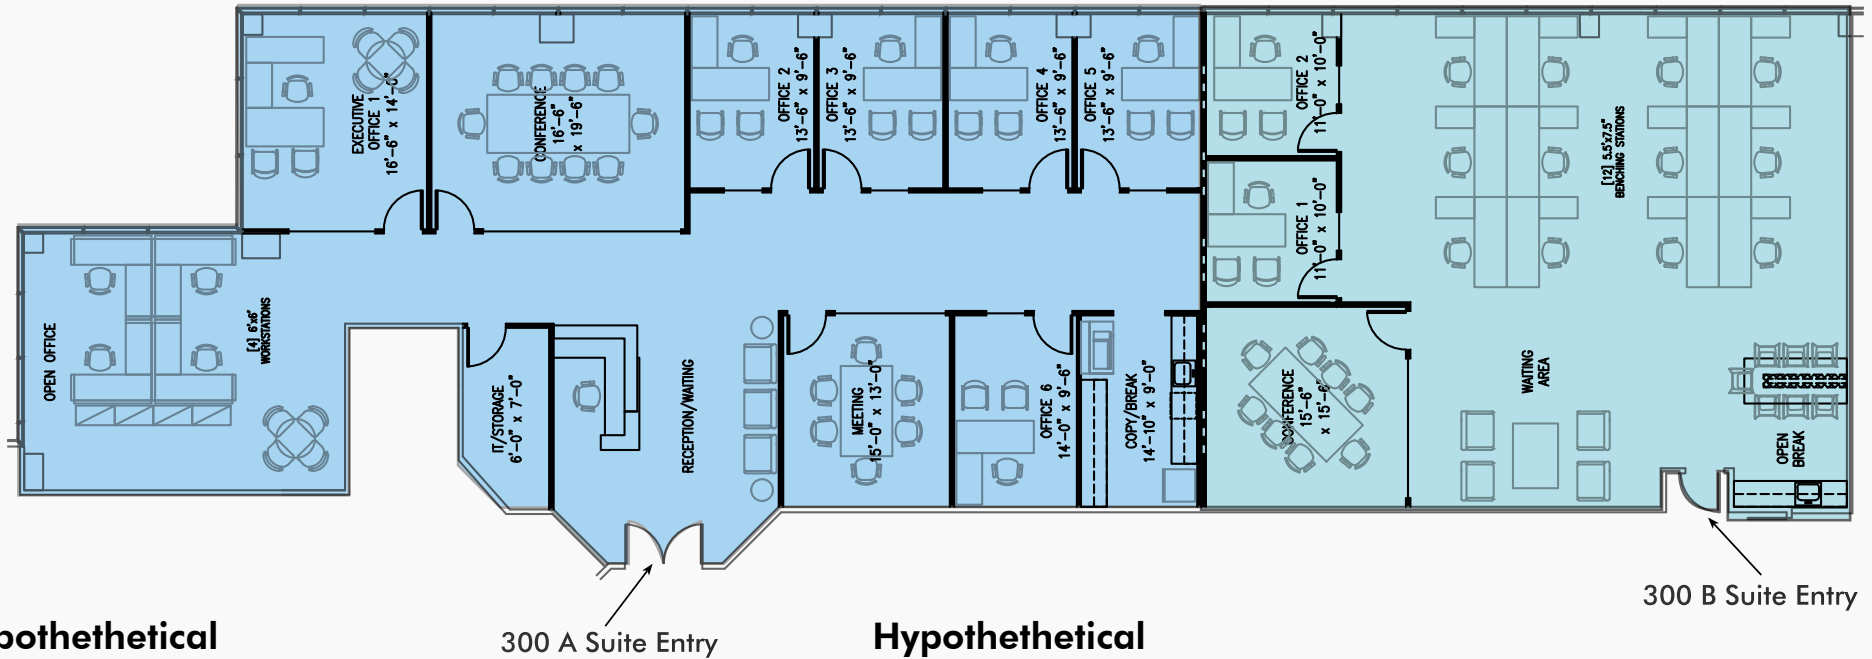

FLOOR PLANS

9 3 2 5
SKY PARK CT

Hypothetical

Potential Demise Option

*Currently in shell condition

Suite	300A
Size	3,610 sf
Available	Now
Asking rate	$2.65 FSG

Suite features an executive office, 5 private offices, meeting room, conference room, reception area, IT/storage room and open office area for workstations.

Hypothetical

Potential Demise Option

*Currently in shell condition

Suite	300B
Size	2,201 sf
Available	Now
Asking rate	$2.65 FSG

Suite features 2 private offices, conference room, open break room, waiting area and open office area for workstations.

☐ NOT AVAILABLE