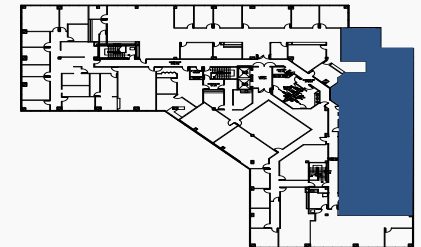

FLOOR PLANS

9 3 2 5
SKY PARK CT

Hypothetical

Potential Demise Option

*Currently in shell condition

Suite	300A
Size	3,610 sf
Available	Now
Asking rate	$2.65 FSG

Suite features an executive office, 5 private offices, meeting room, conference room, reception area, IT/storage room and open office area for workstations.

Hypothetical

Potential Demise Option

*Currently in shell condition

Suite	300B
Size	2,201 sf
Available	Now
Asking rate	$2.65 FSG

Suite features 2 private offices, conference room, open break room, waiting area and open office area for workstations.

☐ NOT AVAILABLE