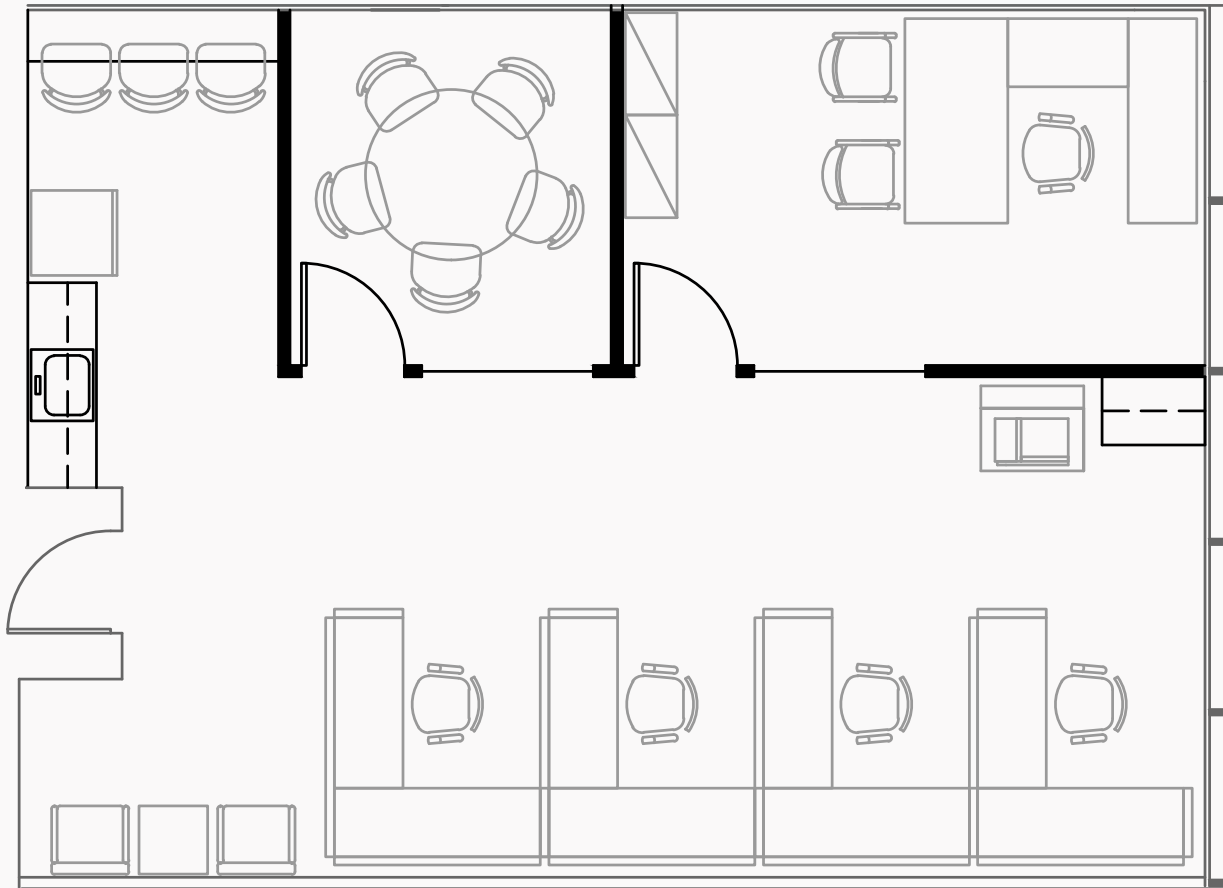

FLOOR PLANS

9 2 7 5
SKY PARK CT

Hypothetical

*Spec suite in progress

Suite	160
Size	1,011 sf
Available	Now
Asking rate	$2.65 FSG

Suite features private single-door entry into large open work area, kitchenette, conference room and large executive office.

Suite Entry

□ NOT AVAILABLE