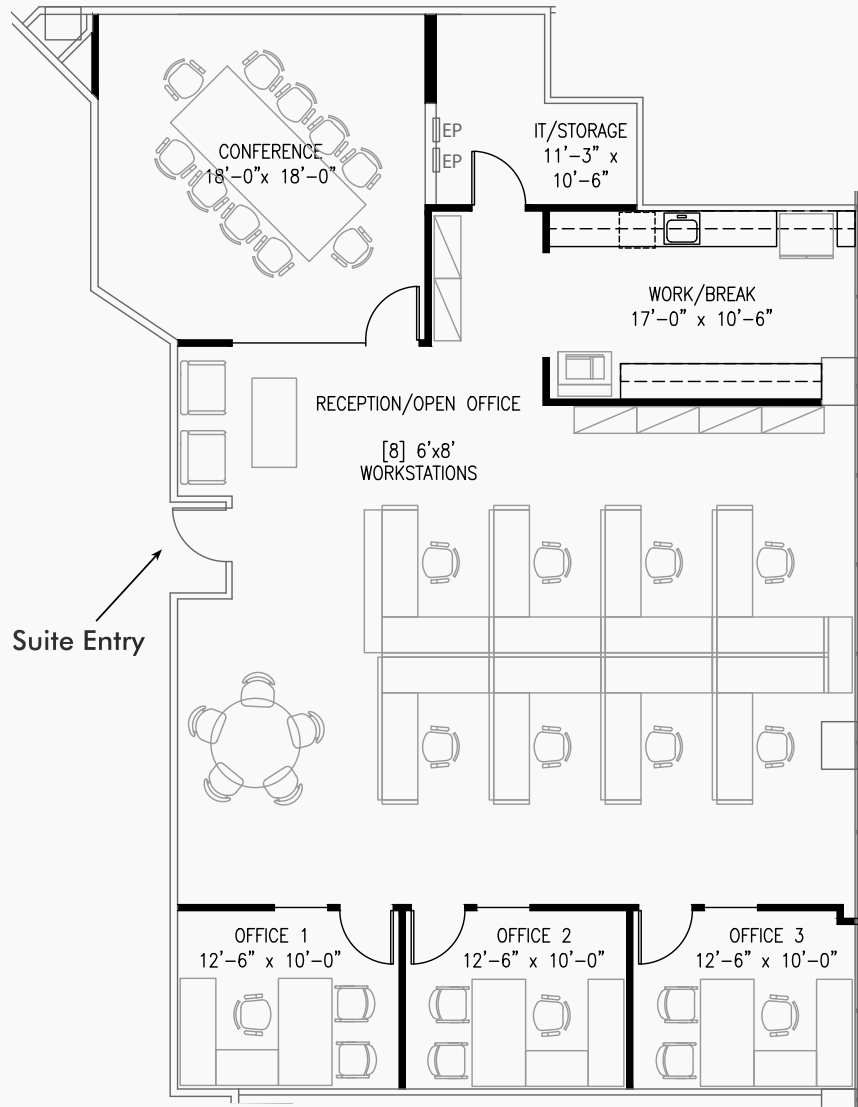

FLOOR PLANS

9 3 2 5
SKY PARK CT

Hypothetical

Suite	250
Size	2,597 sf
Available	July 2017
Asking rate	$2.65 FSG

Suite features a reception area, 3 private offices, a conference room, an IT/storage room, work/break area and open area.

☐ NOT AVAILABLE