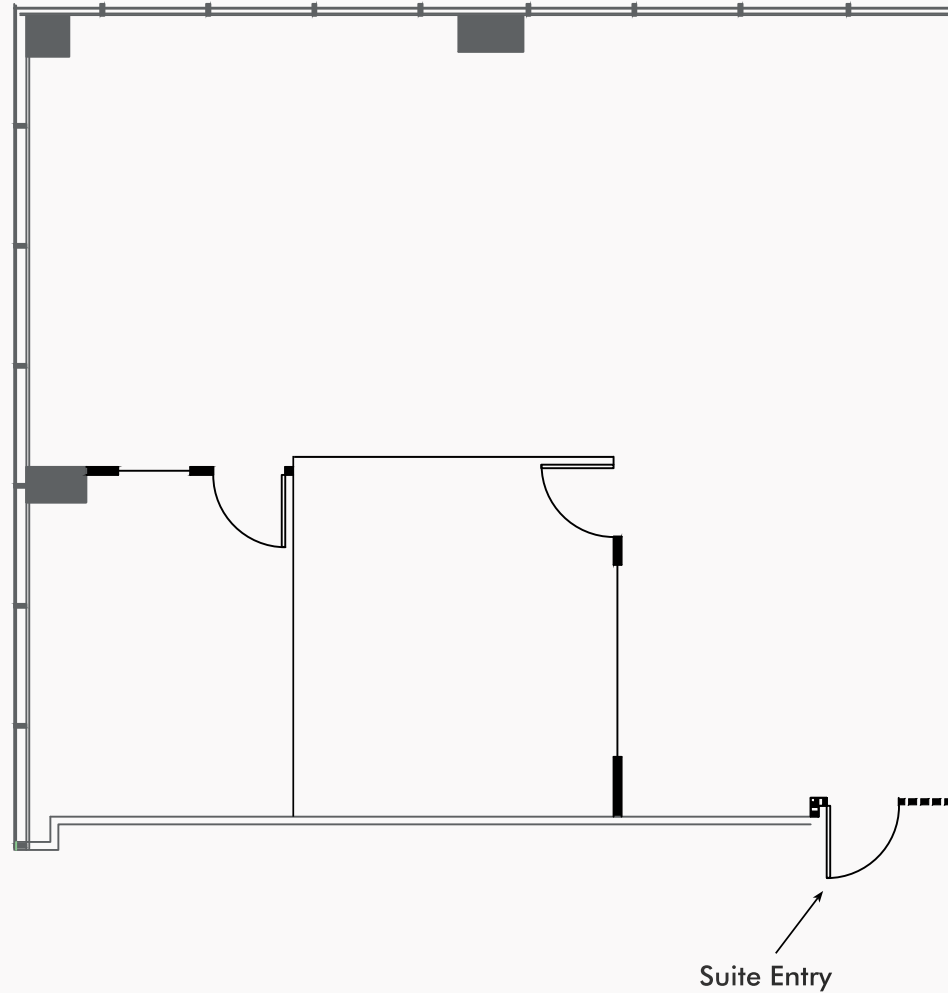

## Hypothetical

*\*Spec suite in progress*

Suite	230
Size	1,593 sf
Available	Now
Asking rate	\$2.65 FSG

Suite features a reception area, open area and 2 private offices.

NOT AVAILABLE