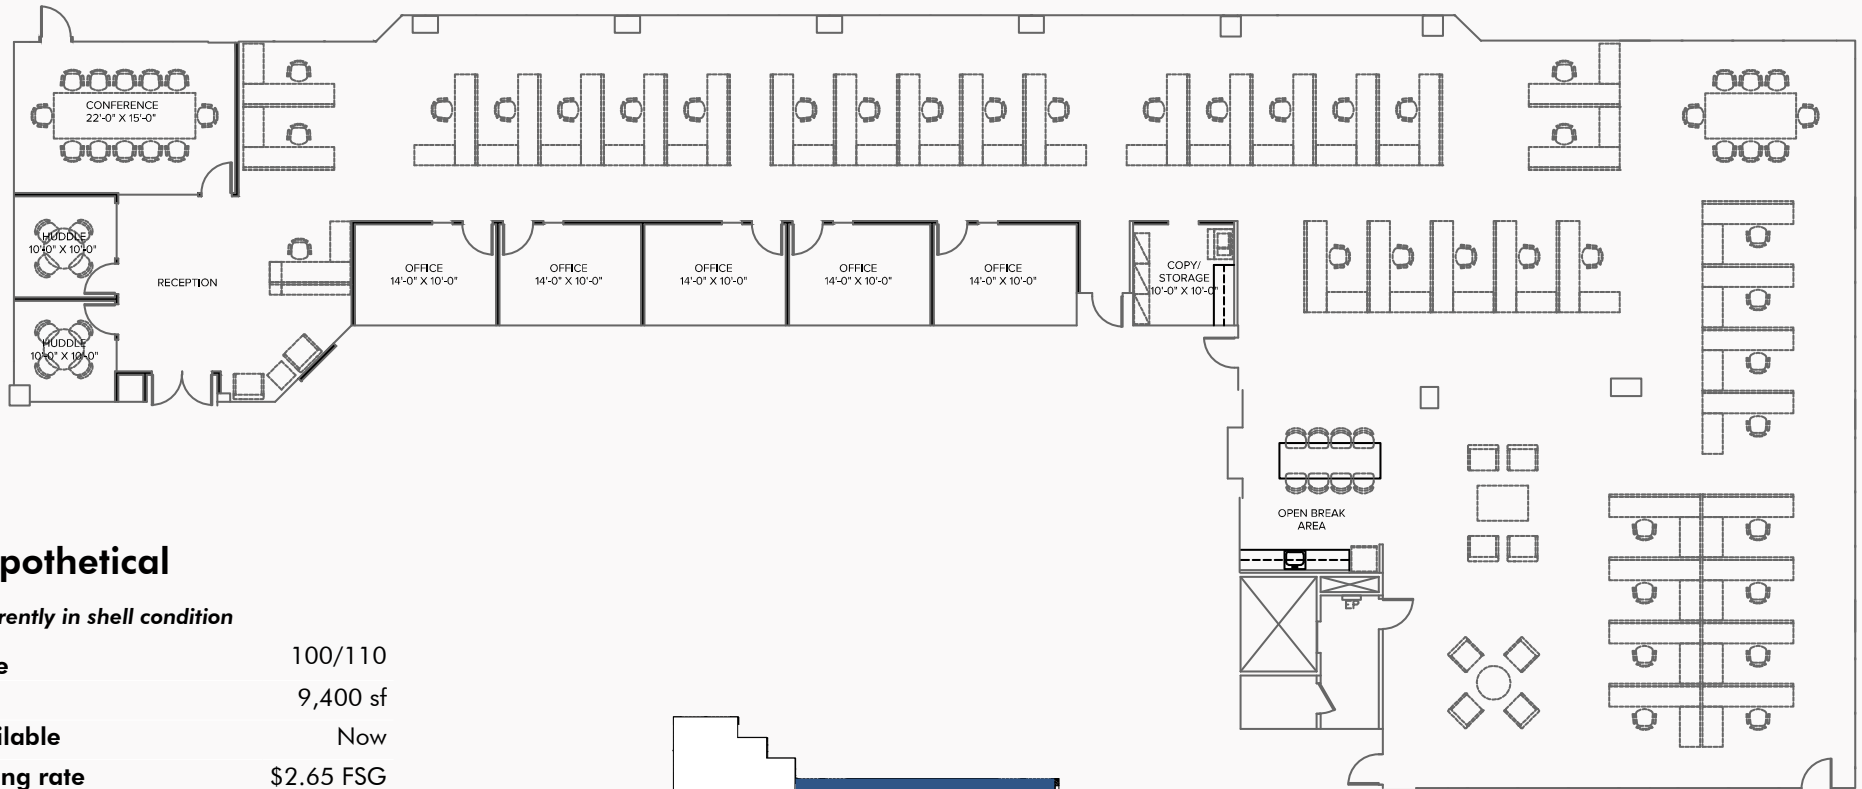

FLOOR PLANS

9 2 7 5 SKY PARK CT

Hypothetical

*Currently in shell condition

Suite	100/110
Size	9,400 sf
Available	Now
Asking rate	$2.65 FSG

Suite features reception, storage, room/copy room, 5 private offices, conference room, 2 huddle rooms, open area and open break area.