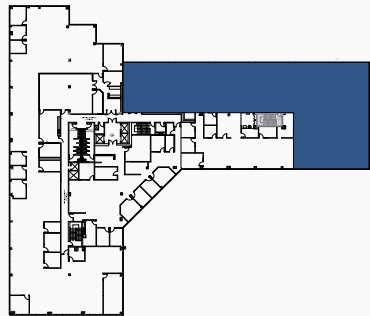

#### Spec Suite

Suite	450
Size	9,867 sf
Available	Now
Asking rate	\$2.65 FSG

Suite features reception, conference room, 8 private offices, wet bar and open area.

NOT AVAILABLE