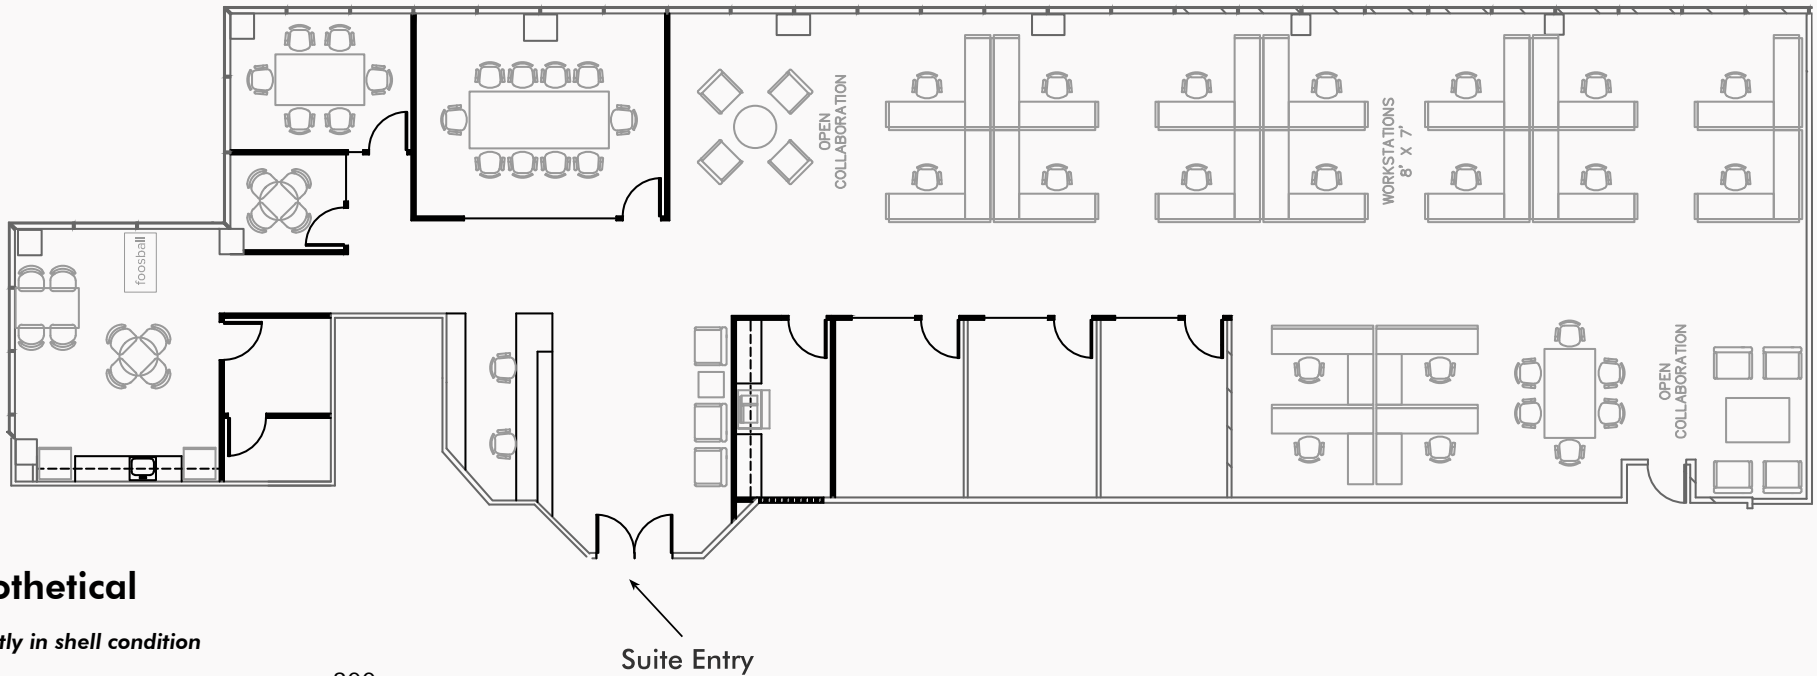

FLOOR PLANS

9 3 2 5
SKY PARK CT

Hypothetical

*Currently in shell condition

Suite	300
Size	5,811 sf
Available	Now
Asking rate	$2.65 FSG

Suite features a reception area, conference room, break room, storage room, server room, 2 huddle room's and 3 private offices.

☐ NOT AVAILABLE