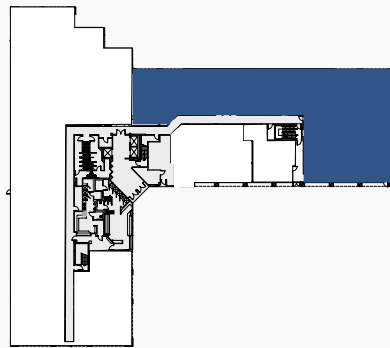

# FLOOR PLANS

### Hypothetical

*\*Currently in shell condition*

Suite	100/110
Size	9,400 sf
Available	Now
Asking rate	\$2.65 FSG

Suite features reception, storage, room/copy room, 5 private offices, conference room, 2 huddle rooms, open area and open break area.