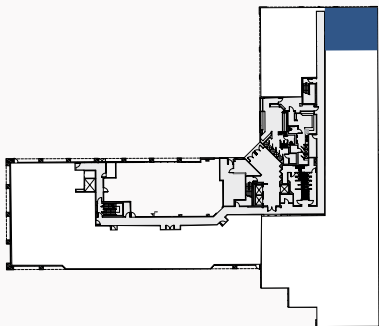

FLOOR PLANS

9 2 7 5
SKY PARK CT

Hypothetical

*Spec suite in progress

Suite	160
Size	1,011 sf
Available	Now
Asking rate	$2.65 FSG

Suite features private single-door entry into large open work area, kitchenette, conference room and large executive office.

Suite Entry

□ NOT AVAILABLE