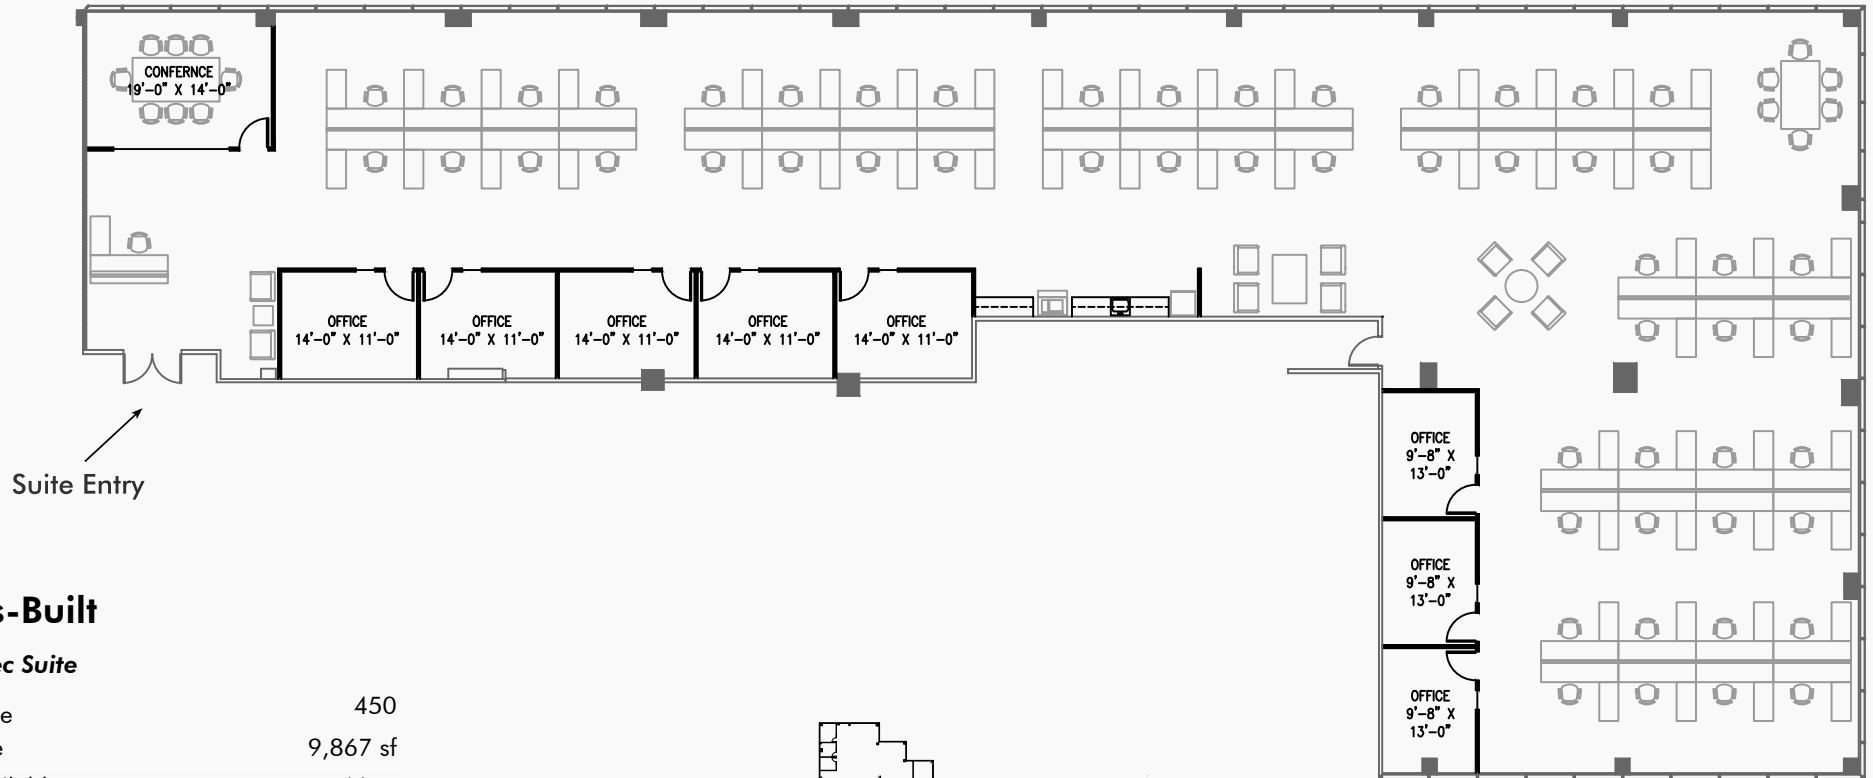

FLOOR PLANS

9 2 7 5 SKY PARK CT

As-Built

Spec Suite

Suite	450
Size	9,867 sf
Available	Now
Asking rate	$2.65 FSG

Suite features reception, conference room, 8 private offices, wet bar and open area.

☐ NOT AVAILABLE