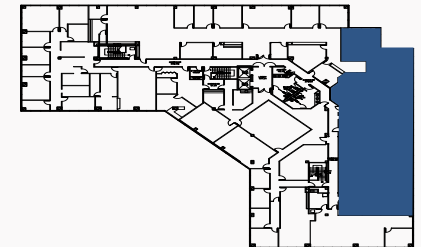

FLOOR PLANS

9 3 2 5
SKY PARK CT

Hypothetical

*Currently in shell condition

Suite	300
Size	5,811 sf
Available	Now
Asking rate	$2.65 FSG

Suite features a reception area, conference room, break room, storage room, server room, 2 huddle room's and 3 private offices.

☐ NOT AVAILABLE