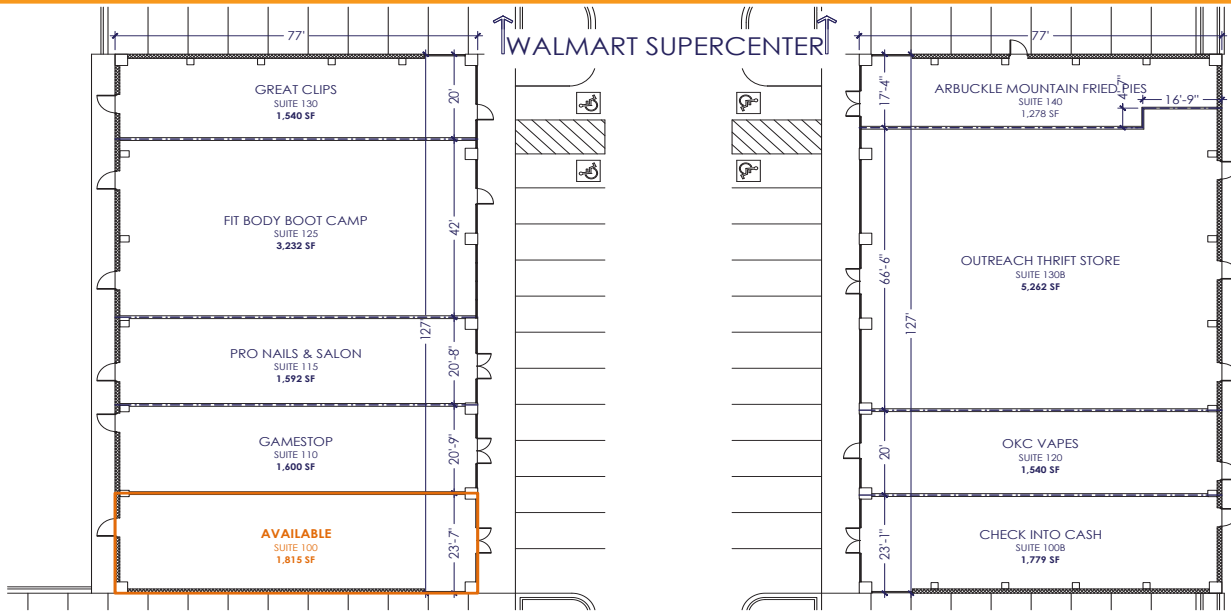

PROPERTY FEATURES

Endcap position available. Join GameStop, Great Clips, Fit Body Bootcamp, and Check Into Cash in this excellent location with outstanding visibility neighboring the local Walmart Supercenter.

SUITE	TENANT	SQFT
100	Available	1,815
110	GameStop	1,600
115	Pro Nails & Salon	1,592
125	Fit Body Boot Camp	3,232
130	Great Clips	1,540
100B	Check Into Cash	1,779
120	OKC Vapes	1,540
130B	Outreach Thrift Store	5,262
140	Arbuckle Mountain Fried Pies	1,278