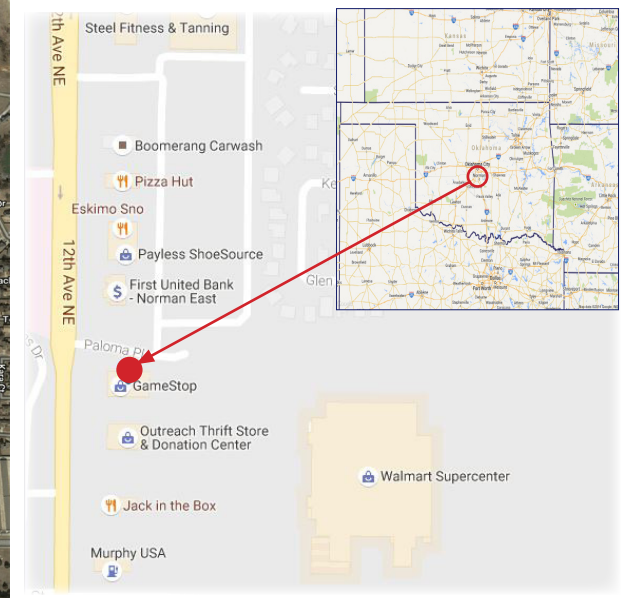

NORMAN

NORMAN SHOPPING CENTER
627 12TH AVENUE
NORMAN, OK 73071

DEMOGRAPHICS:

	3 MI	5 MI	15 MI
Pop	81,396	115,796	415,137
HH	35,046	49,743	166,467
Ave HH Inc	\$57,518	\$66,903	\$69,113
Ttl Employees	50,499	64,337	151,440

PROPERTY FEATURES

Endcap position available. Join GameStop, Great Clips, Fit Body Bootcamp, and Check Into Cash in this excellent location with outstanding visibility neighboring the local Walmart Supercenter.

SUITE	TENANT	SQFT
100	Available	1,815
110	GameStop	1,600
115	Pro Nails & Salon	1,592
125	Fit Body Boot Camp	3,232
130	Great Clips	1,540
100B	Check Into Cash	1,779
120	OKC Vapes	1,540
130B	Outreach Thrift Store	5,262
140	Arbuckle Mountain Fried Pies	1,278

NORMAN

NORMAN SHOPPING CENTER
627 12TH AVENUE
NORMAN, OK 73071