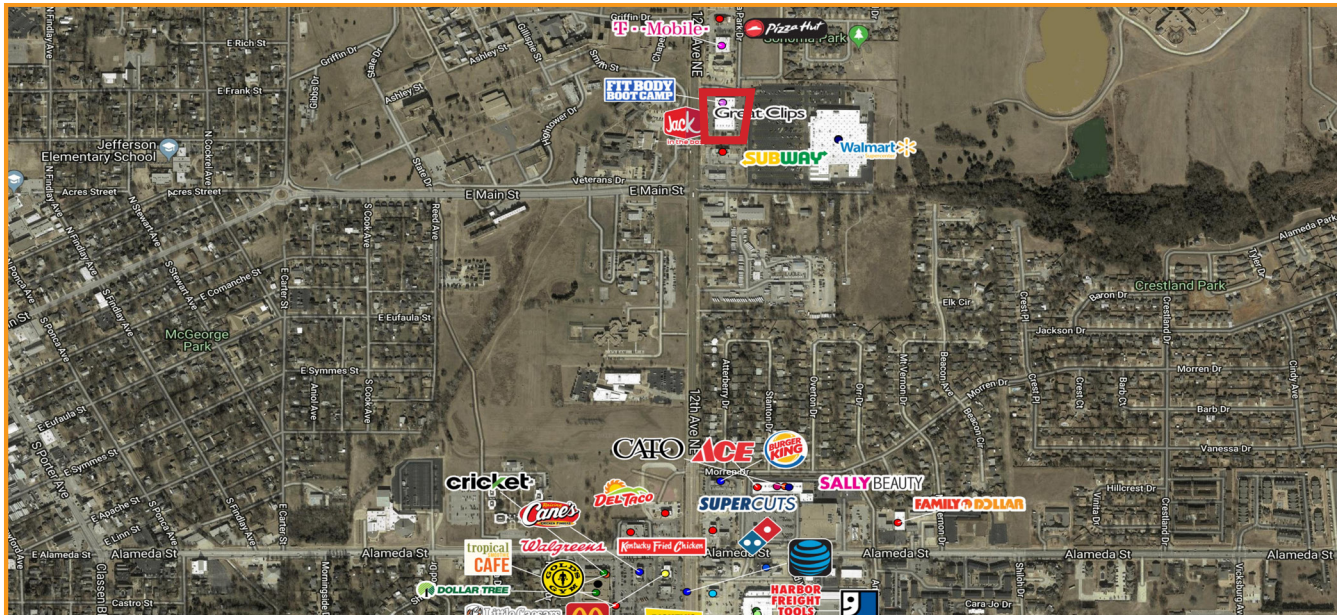

PROPERTY FEATURES

Endcap position available. Join GameStop, Great Clips, Fit Body Bootcamp, and Check Into Cash in this excellent location with outstanding visibility neighboring the local Walmart Supercenter.

SUITE	TENANT	SQFT
100	Available	1,815
110	GameStop	1,600
115	Pro Nails & Salon	1,592
125	Fit Body Boot Camp	3,232
130	Great Clips	1,540
100B	Check Into Cash	1,779
120	OKC Vapes	1,540
130B	Outreach Thrift Store	5,262
140	Arbuckle Mountain Fried Pies	1,278