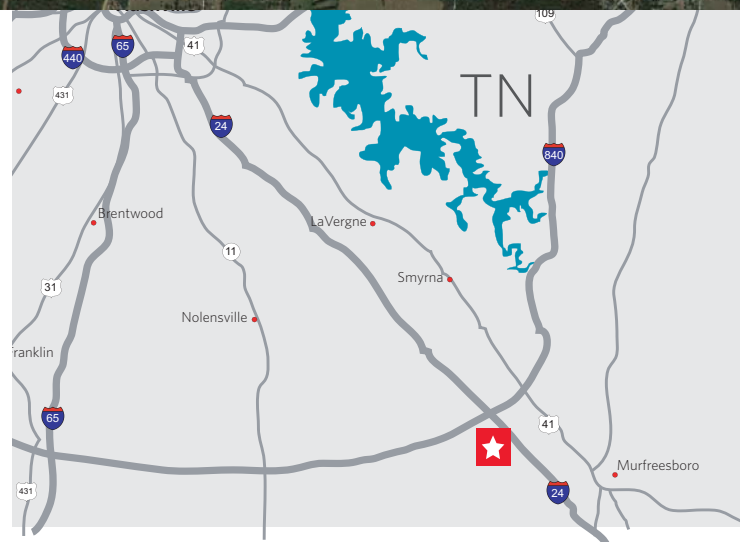

1033 Demonbreun, Suite 600
Nashville, TN 37203
main +1 615 301 2800
fax +1 615 301 2957
cushmanwakefield.com