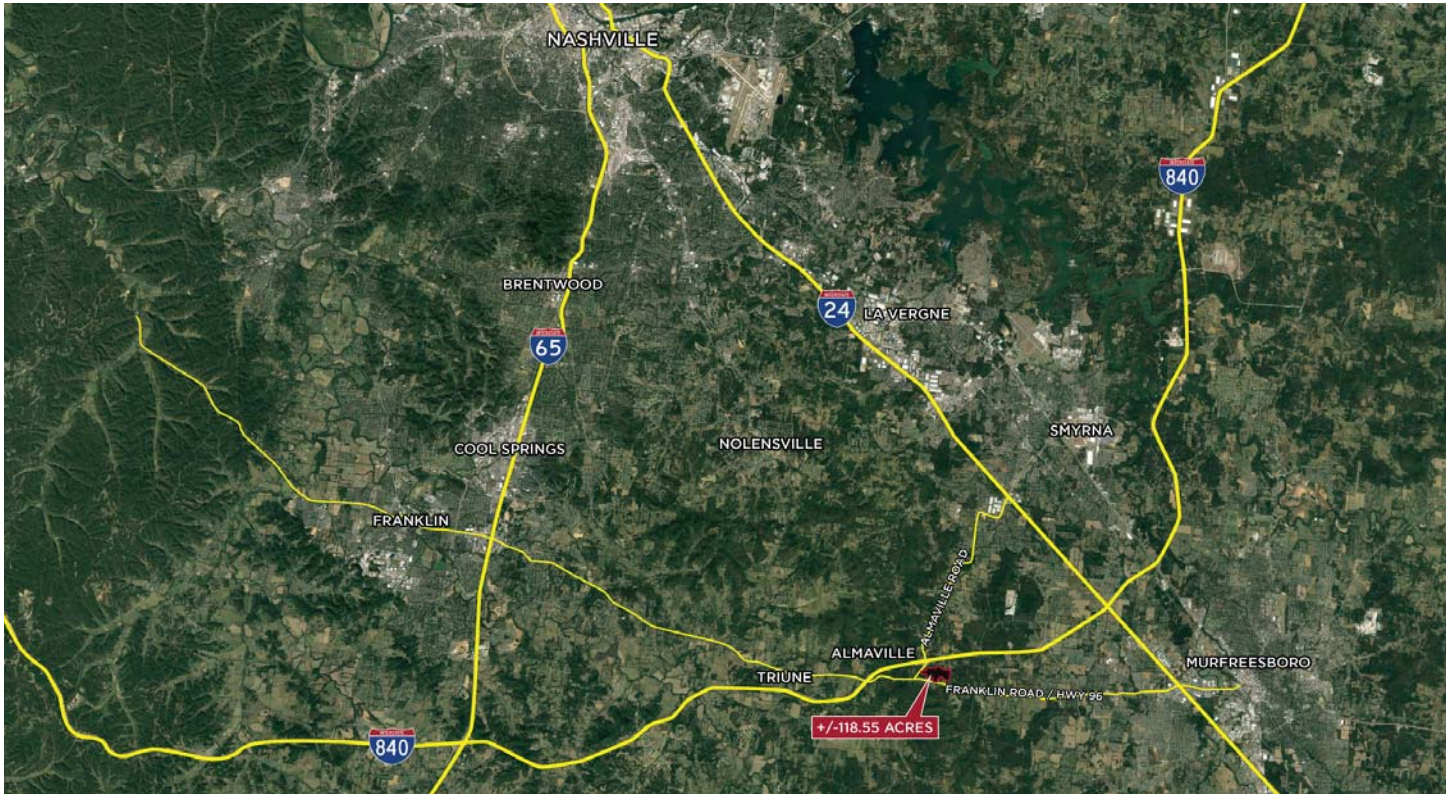

+/- 118.55 Acres in Rutherford County

Property Highlights

- Located in high growth Rutherford County
- Within easy driving distance to Murfreesboro, Franklin/Cool Springs, La Vergne and Smyrna job markets
- 500' of frontage and visibility on Hwy 96/Franklin Road
- 200' of frontage and visibility on Almadale Road
- Property is developer friendly rectilinear shape
- Current zoning is agricultural
- Located between I-840 & Hwy 96
- Centrally located to: Almadale, Triune, Blackman, and Arrington

Aerial

Demographics

	1 Mile	3 Mile	5 Mile
Population	318	3,495	15,612
AVG. Households	123	1,167	5,143
AVG. HH Income	\$63,457	\$69,056	\$81,594

Traffic Counts

I-840 & Almadale Road 38,780 TDOT