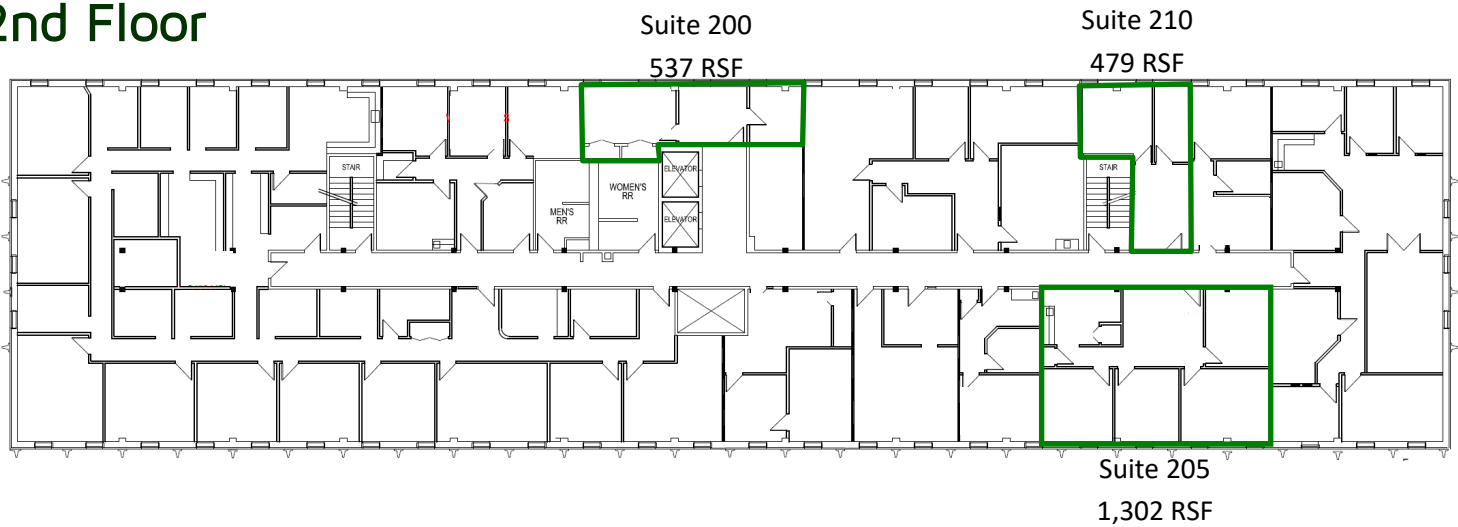

Cloverleaf 2

Available Space | 6901 Shawnee Mission Parkway

Building Specs: 66,062 square feet
4 floors

Available Suites

<u>Space</u>	<u>Size</u>
Suite 111	1,712 RSF
Suite 114	1,953 RSF
Suite 200	537 RSF
Suite 205	1,302 RSF
Suite 210	479 RSF
Suite 400	15,515 RSF

1st Floor

Suite 114
1,953 RSF

Cloverleaf 2

Available Space | 6901 Shawnee Mission Parkway

2nd Floor

4th Floor