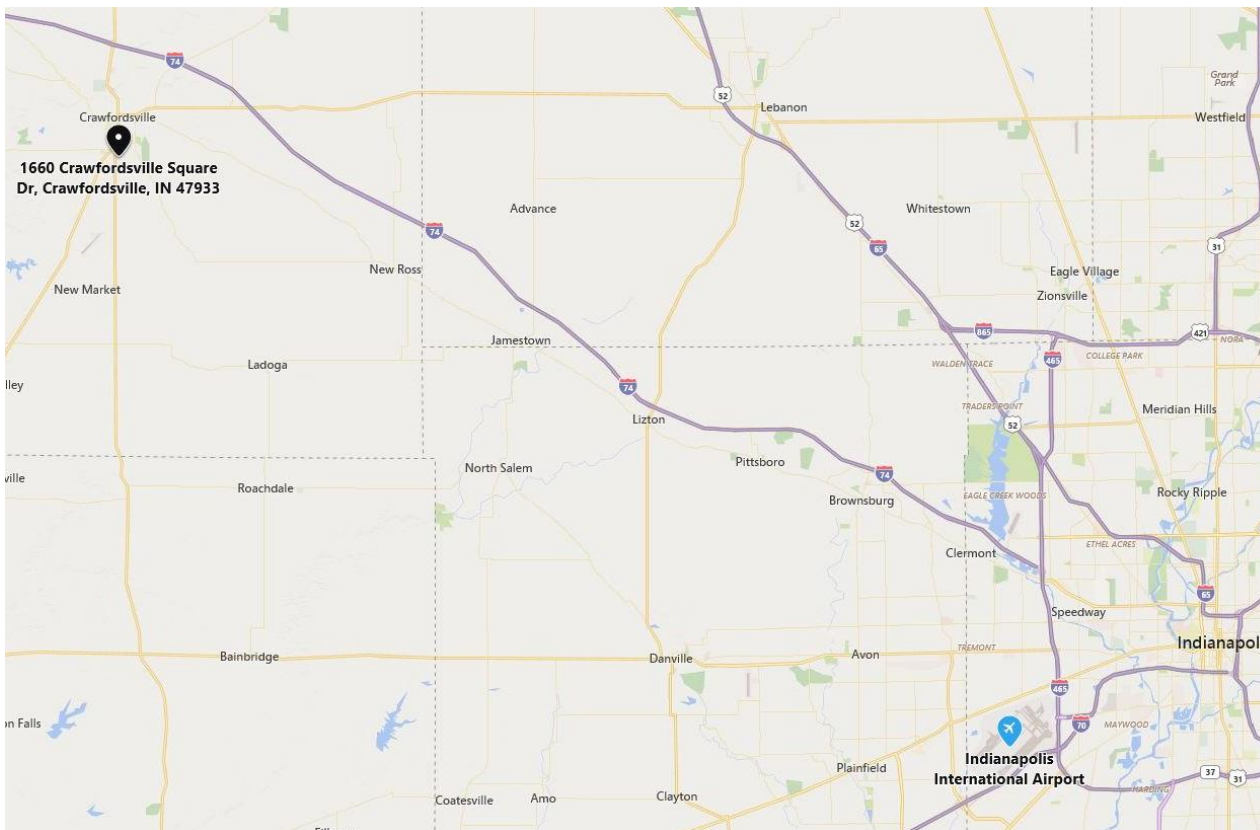

Crawfordsville is off of Interstate I-74 – just 20 miles Northwest of Indianapolis

Crawfordsville has consistently appeared in rankings of the 100 Best Small Towns in America

# Crawfordsville Square

LAMARCOMPANIES  
SINCE 1972

East South Boulevard & Crawfordsville Square Drive  
Crawfordsville, Indiana

Lamarco.com

## EXCEPTIONAL LOCATION