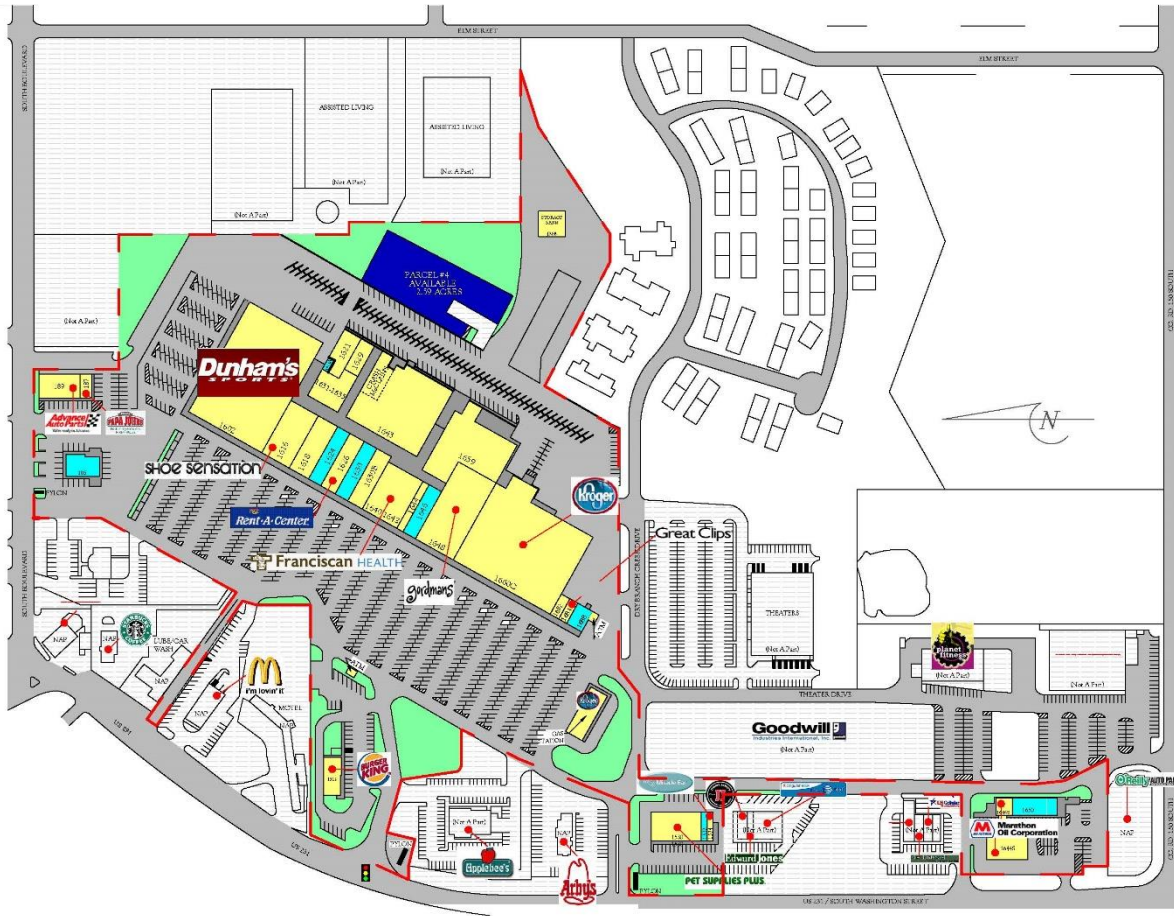

#### NATIONAL TENANT LINE-UP

Kroger, Dunham’s Sports, Gordmans, Shoe Sensation, Pet Supplies Plus, Rent-A-Center, Great Clips, Burger King, Papa John’s, Advanced Auto Parts, Franciscan Physician Network

## SITE PLAN

SUITE	TENANT	AREA
1688	Available	2,138 SF
1684	Great Clips	1,080 SF
1682	Best Nails	1,060 SF
1660C	Kroger	50,750 SF
1648	Gordmans	18,592 SF
1646	Available	3,570 SF
1644	PCL Alverno	2,430 SF
1640-1642	Franciscan Physician Network	10,236 SF
1630B	The Breakfast Co.	4,500 SF
1630	Available	4,398 SF
1626	Rent-A-Center	6,218 SF
1624	Available	4,000 SF
1618	Super China Buffet	4,713 SF
1616	Shoe Sensation	8,962 SF
1621	Division of Family Resources	3,852 SF
1621A	Available Storage	480 SF
1631-1635	Department of Children's Services	7,613 SF
1629	Bureau of Motor Vehicles	3,080 SF
1643	Plaza Lanes & Crash McClains's Pub	29,973 SF
1659	Trader Buck's	19,266 SF
1512	Burger King	3,570 SF
189	Advanced Auto	5,400 SF
187	Papa John's	1,200 SF
105	Available	3,800 SF
1602	Dunham's Sports	54,188 SF
1644S	Marathon Gas	6,750 SF
1650	Available	3,600 SF
1530	Pet Supplies Plus	6,500 SF
1532	Available	1,295 SF
1534	Miracle-Ear	1,435 SF
	PNC Bank ATM	Pad

## SURROUNDING RETAILERS