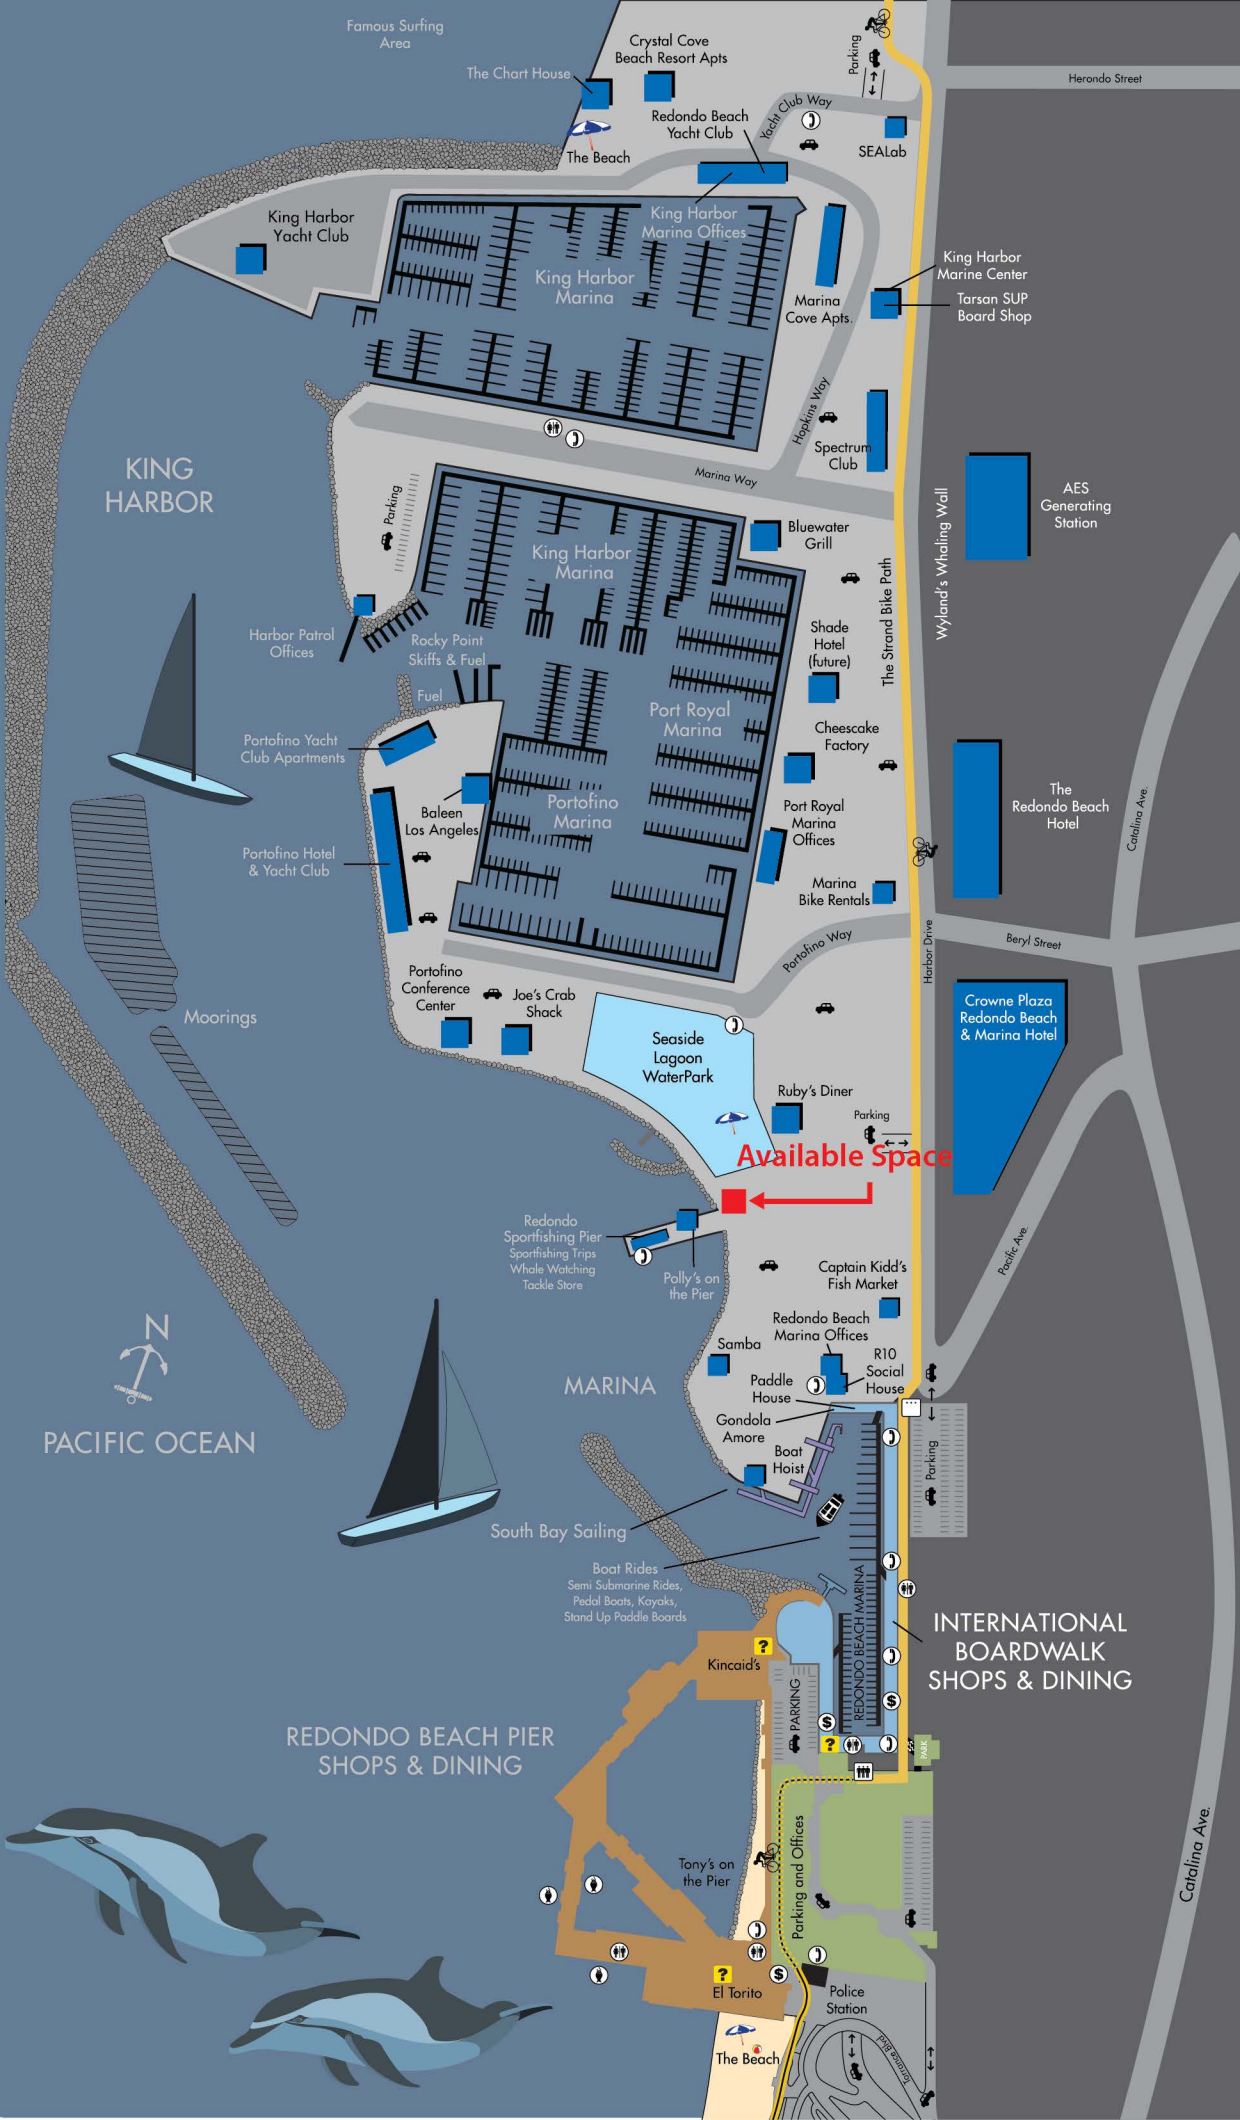

KING HARBOR

MARINA

PACIFIC OCEAN

INTERNATIONAL BOARDWALK SHOPS & DINING

REDONDO BEACH PIER SHOPS & DINING

Available Space