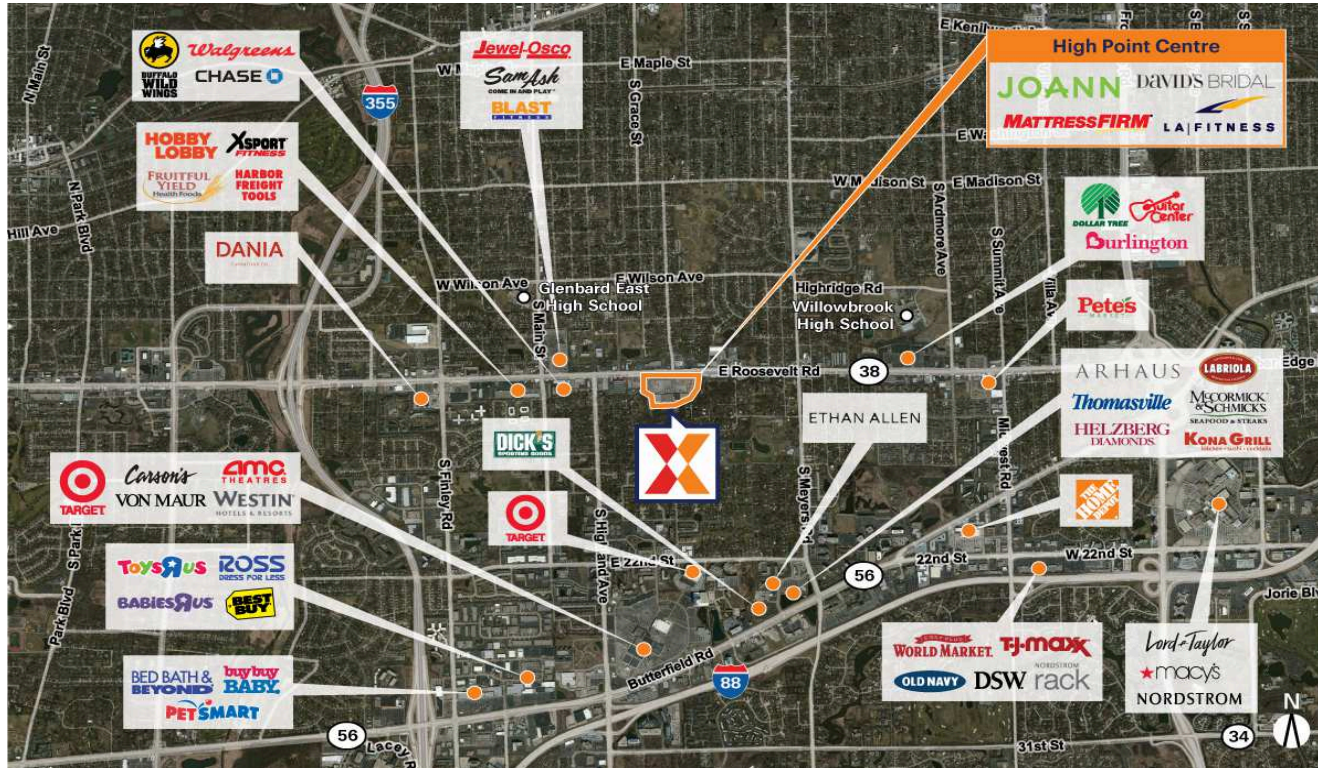

High Point Centre

Chicago-Naperville-Elgin, IL-IN-WI

41.8591, -88.0047

401-581 East Roosevelt Road | Lombard, IL 60148-4642

Center Size: 245,497 SF

Demographics	1 Mile	3 Mile	5 Mile
	11,321	100,585	267,185
	4,491	39,589	100,511
	\$99,153	\$106,610	\$118,409

Prime commercial location with signaled access on Roosevelt Rd, a major east/west corridor, with 52,500 vehicles daily

Surrounded by a dense population of 101,000+ with an average household income of \$104,000+ within a 3-mile radius

High Point Centre

Chicago-Naperville-Elgin, IL-IN-WI

41.8591, -88.0047

401-581 East Roosevelt Road | Lombard, IL 60148-4642

Available Space

101	1,800 SF
231	2,094 SF
300/304	2,250 SF
320	12,888 SF
354	3,360 SF
360	62,000 SF
501	1,593 SF
505	1,318 SF
506	1,549 SF
700A	5,316 SF
700B	2,700 SF

Pad Opportunities

100	3,600 SF/0.1
-----	--------------

Current Retailers

200	LA Fitness	34,000 SF
232	Lumber Liquidators	5,866 SF
310	LC Spa Nail	2,150 SF
350	Prombay	25,612 SF
370	Altitude Trampoline Park	36,416 SF
400	Weight Watchers	1,680 SF
410	JOANN Fabric And Craft Stores	17,040 SF
420	David's Bridal	13,255 SF
424	Klassy Lashes & Threading	900 SF
426	Sport Clips	1,060 SF
500	Panda Express	2,380 SF
507	Cricket	1,000 SF
600	Burger King	3,670 SF