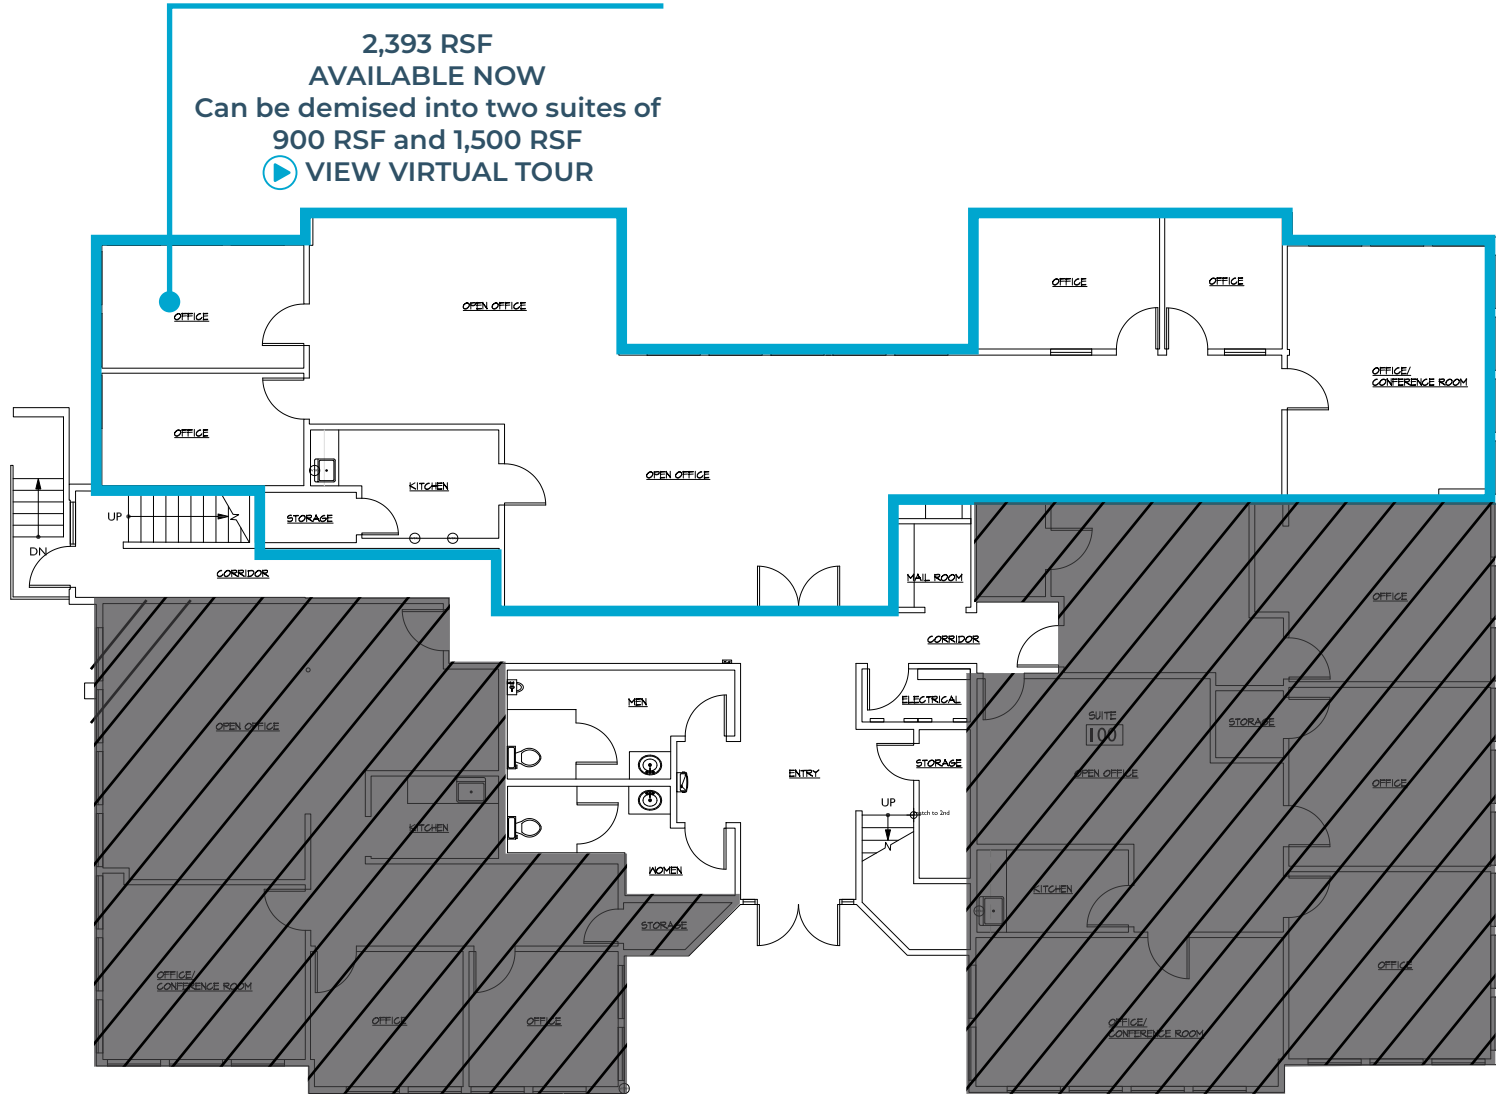

WILBURTON
RIDGE

BUILDING C

COLIN TANIGAWA
425.274.4283

tanigawa@broderickgroup.com

VACANT - AVAILABLE NOW

FLOOR 1

SUITE 120

2,393 RSF
AVAILABLE NOW
Can be demised into two suites of
900 RSF and 1,500 RSF
▶ VIEW VIRTUAL TOUR

APPROX. 900 RSF
AVAILABLE NOW

SUITE 120 B

APPROX. 1,500 RSF
AVAILABLE NOW