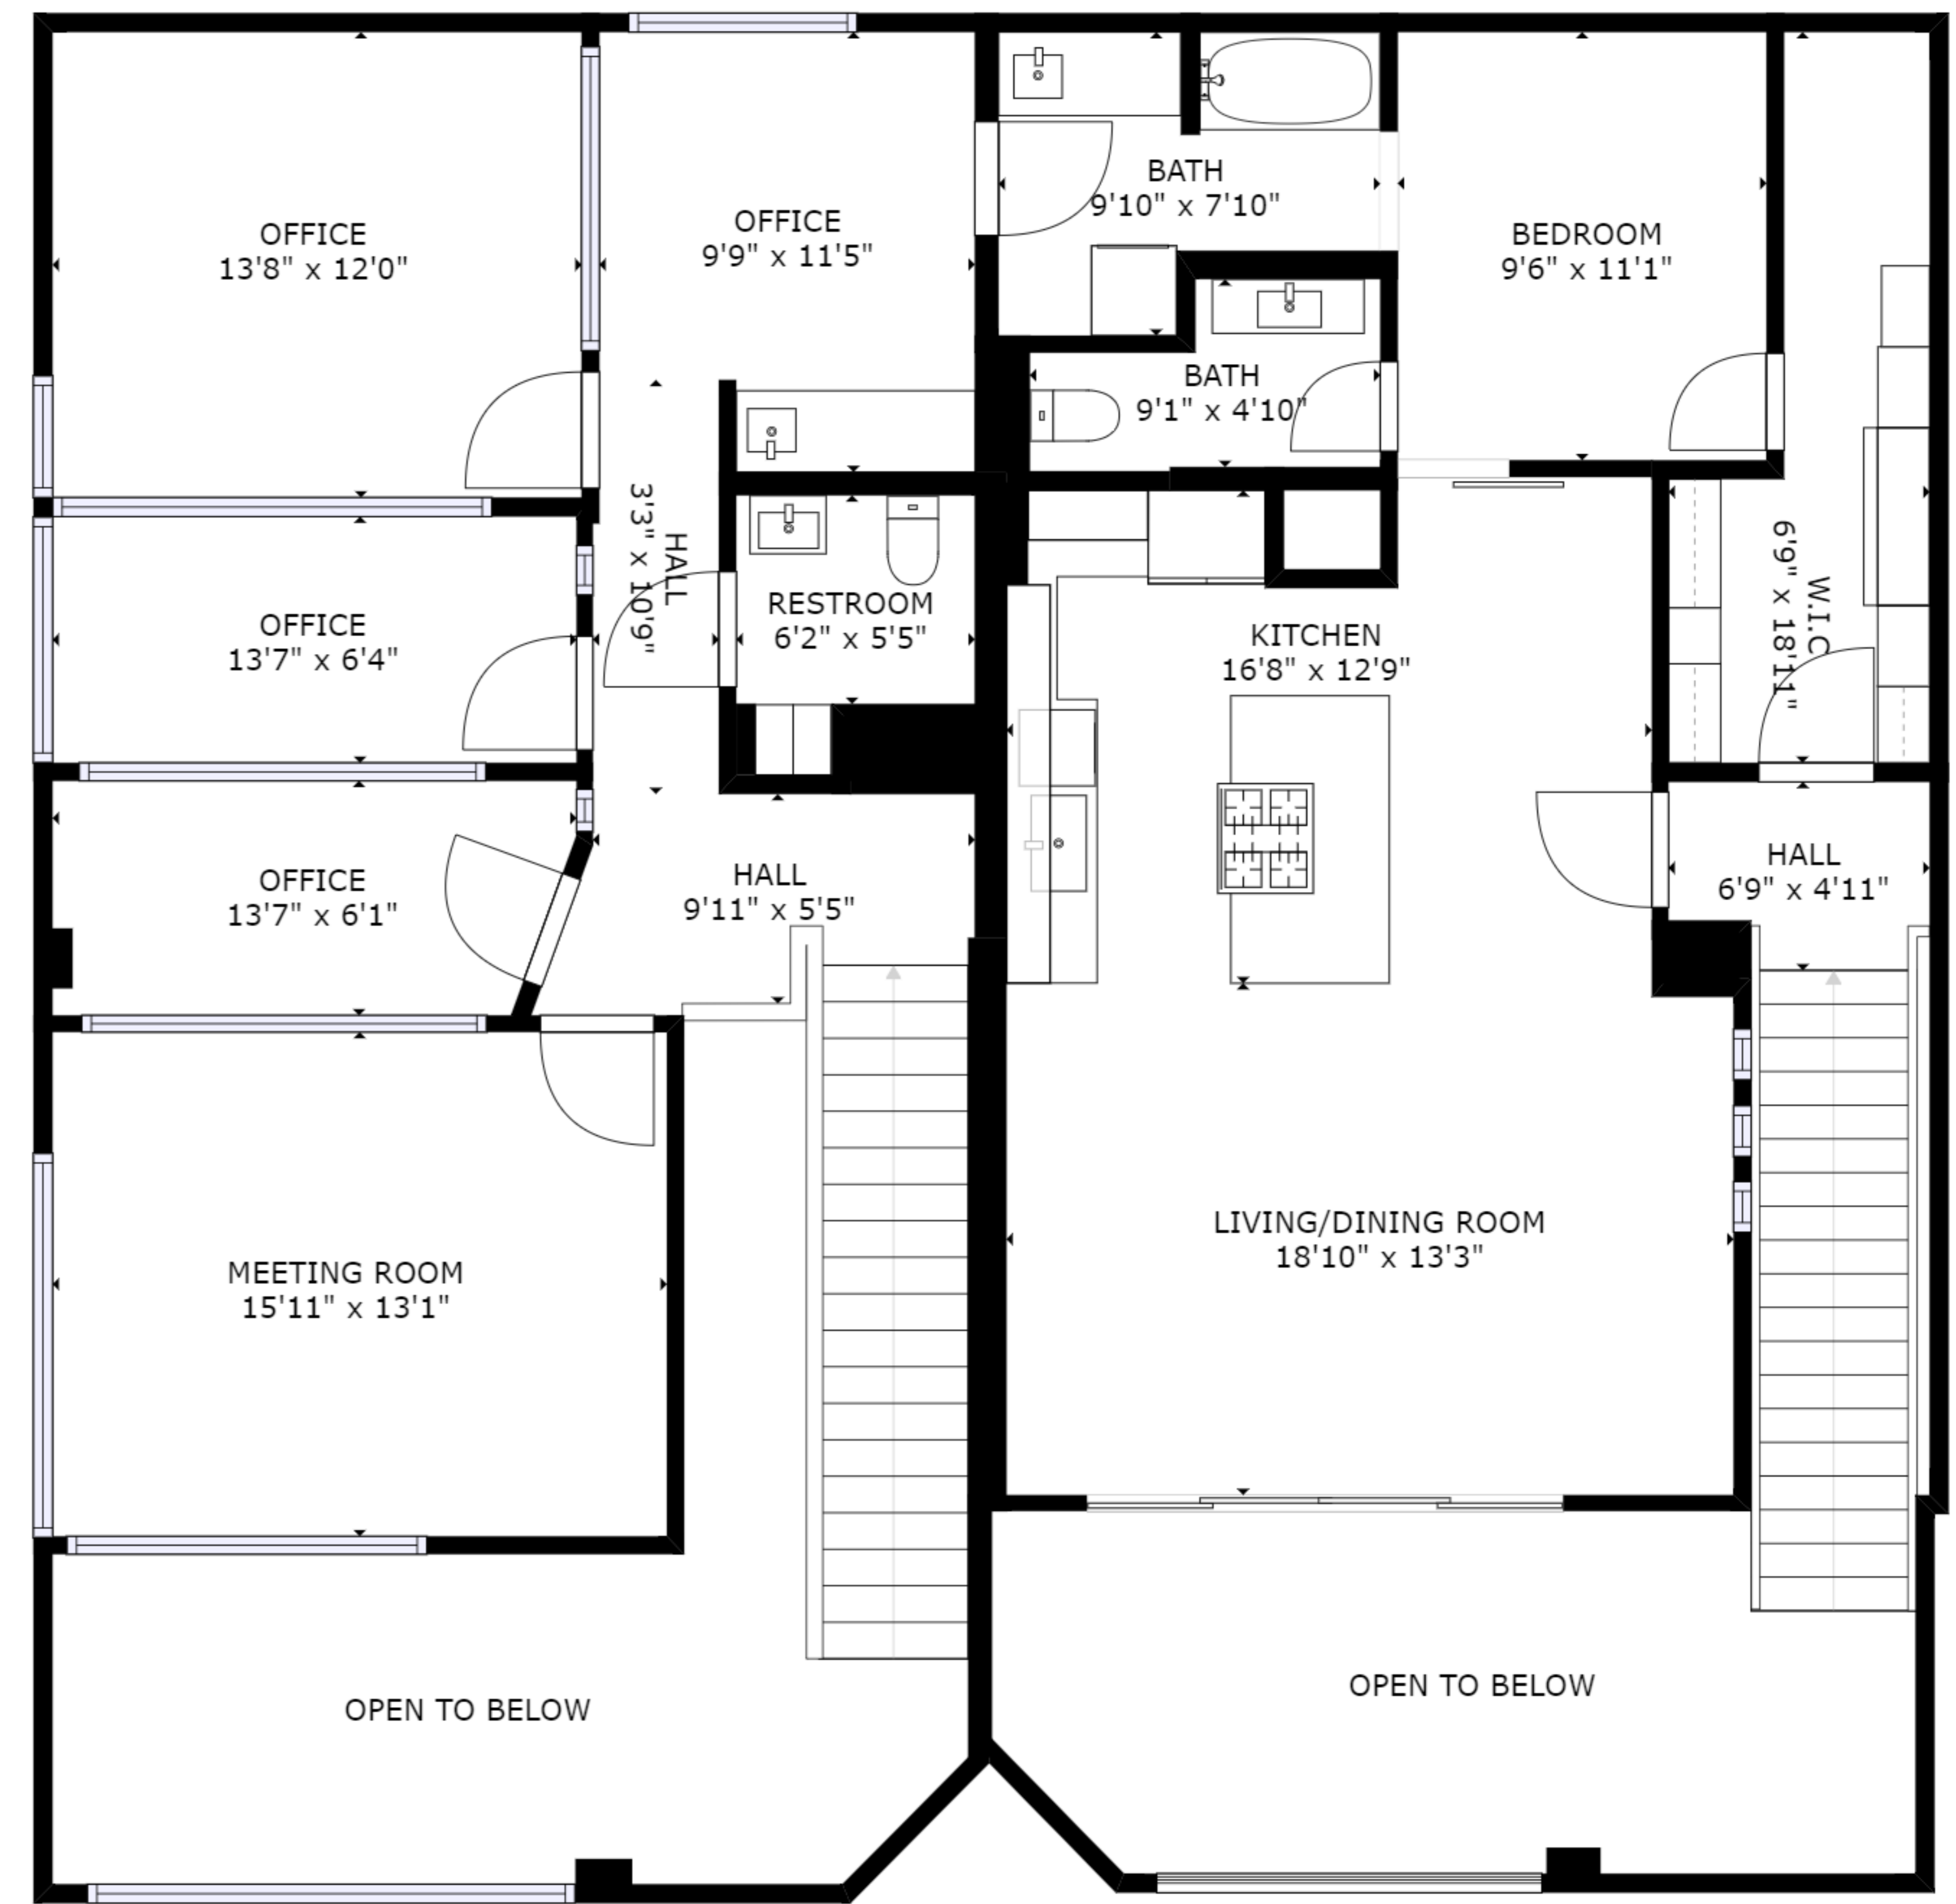

FLOOR 1

FLOOR 2

GROSS INTERNAL AREA
 FLOOR 1: 2291 sq ft, FLOOR 2: 1861 sq ft
 TOTAL: 4153 sq ft
 SIZES AND DIMENSIONS ARE APPROXIMATE, ACTUAL MAY VARY.