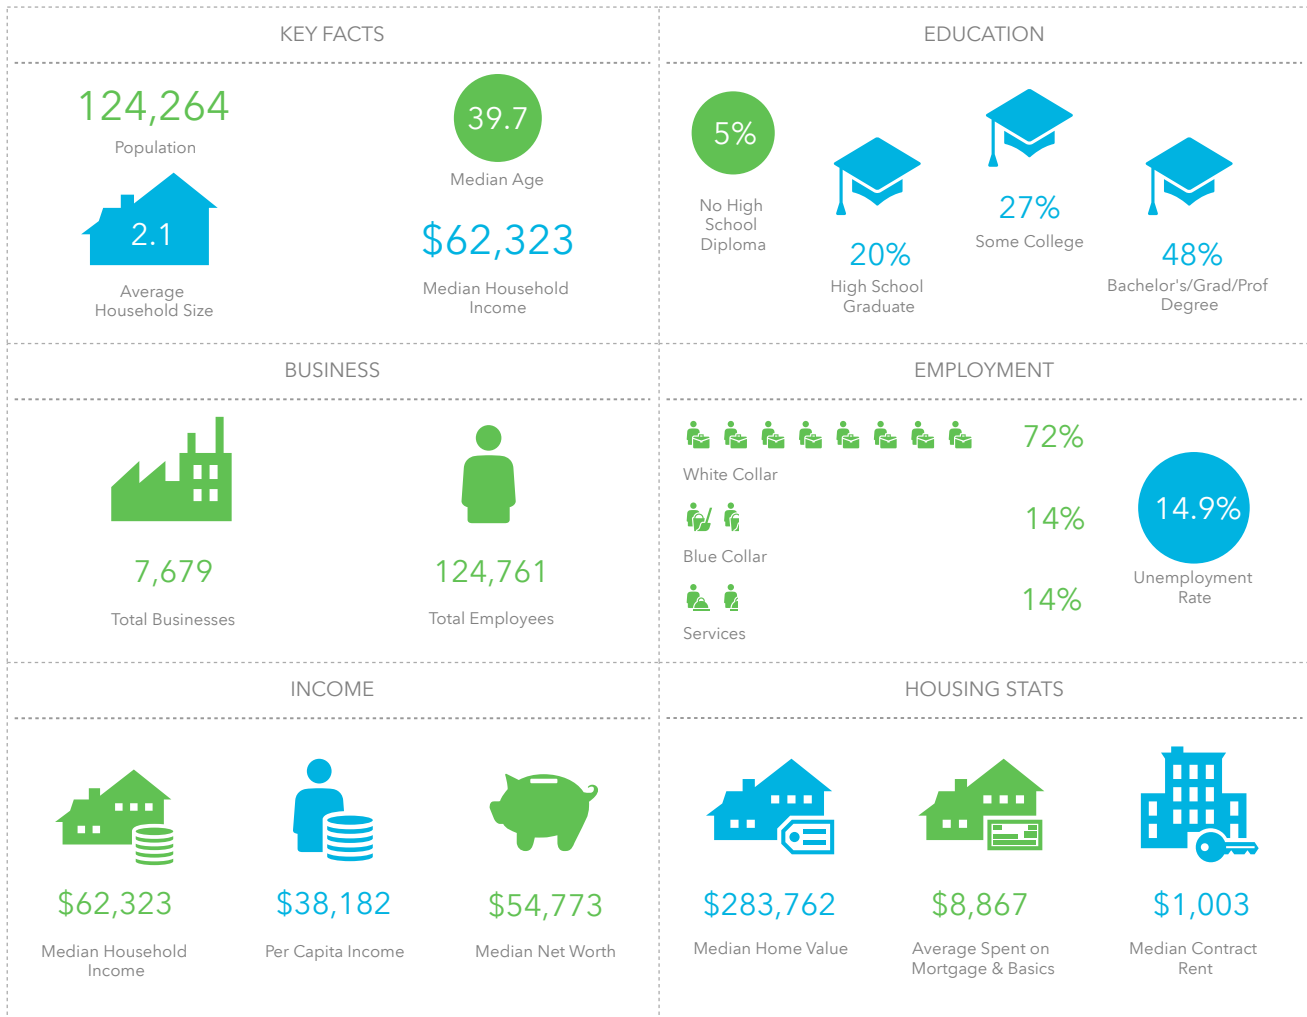

FOR LEASE | WESTERN AVENUE CROSSING

209 WESTERN AVENUE, UNIT E, SOUTH PORTLAND, ME 04106

PROPERTY DETAILS

OWNER	Raphael, LP
CENTER SIZE	15,900± SF
AVAILABLE SPACE	1,470± SF
PARKING	Ample, on-site paved parking
HVAC	Central HVAC - Gas
UTILITIES	Municipal water/sewer
ZONING	CCRT - Transitional Central and Regional Commercial District
CENTER TENANTS	Moe's Original BBQ, Thai Poms Restaurant, Modern Nails, North Atlantic Montessori School, Miracle Ear and Maine Solutions Federal Credit Union
SIGNAGE	Roadside Pylon and unit entrance
CAM	\$5.17/SF (Est.)
RE TAX	\$2.45/SF (Est.)
LEASE RATE	\$20.00/SF NNN

FOR LEASE | WESTERN AVENUE CROSSING

209 WESTERN AVENUE, UNIT E, SOUTH PORTLAND, ME 04106

FLOOR PLAN

DEMOGRAPHICS

FOR LEASE | WESTERN AVENUE CROSSING

209 WESTERN AVENUE, UNIT E, SOUTH PORTLAND, ME 04106

CONTACT US