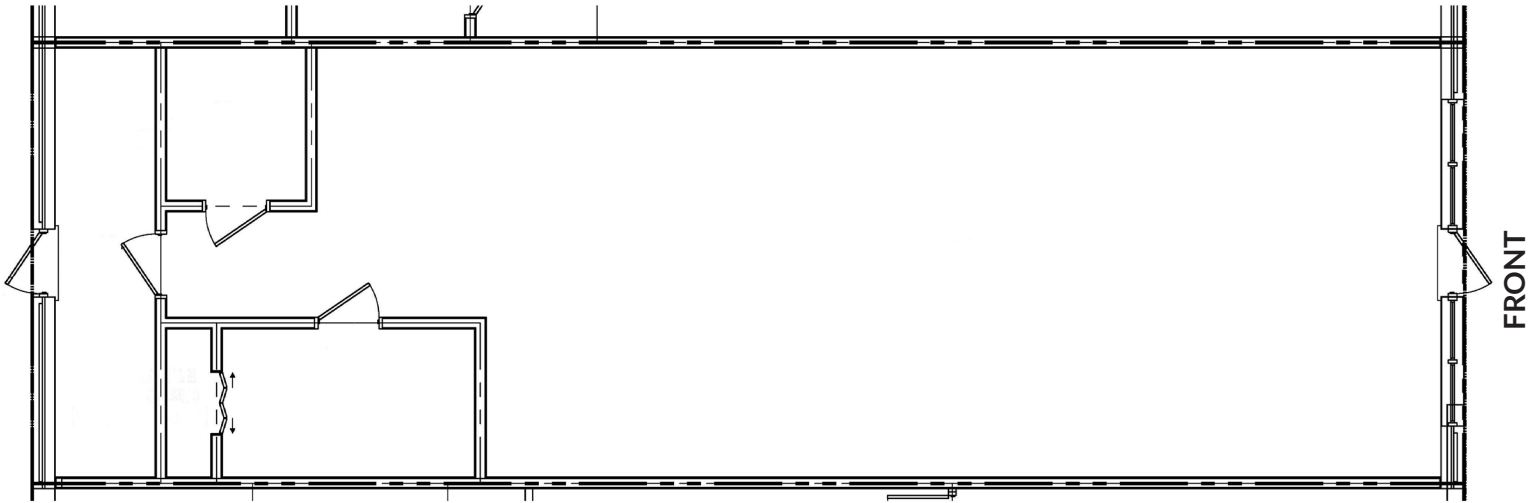

FOR LEASE | WESTERN AVENUE CROSSING

209 WESTERN AVENUE, UNIT E, SOUTH PORTLAND, ME 04106

FLOOR PLAN