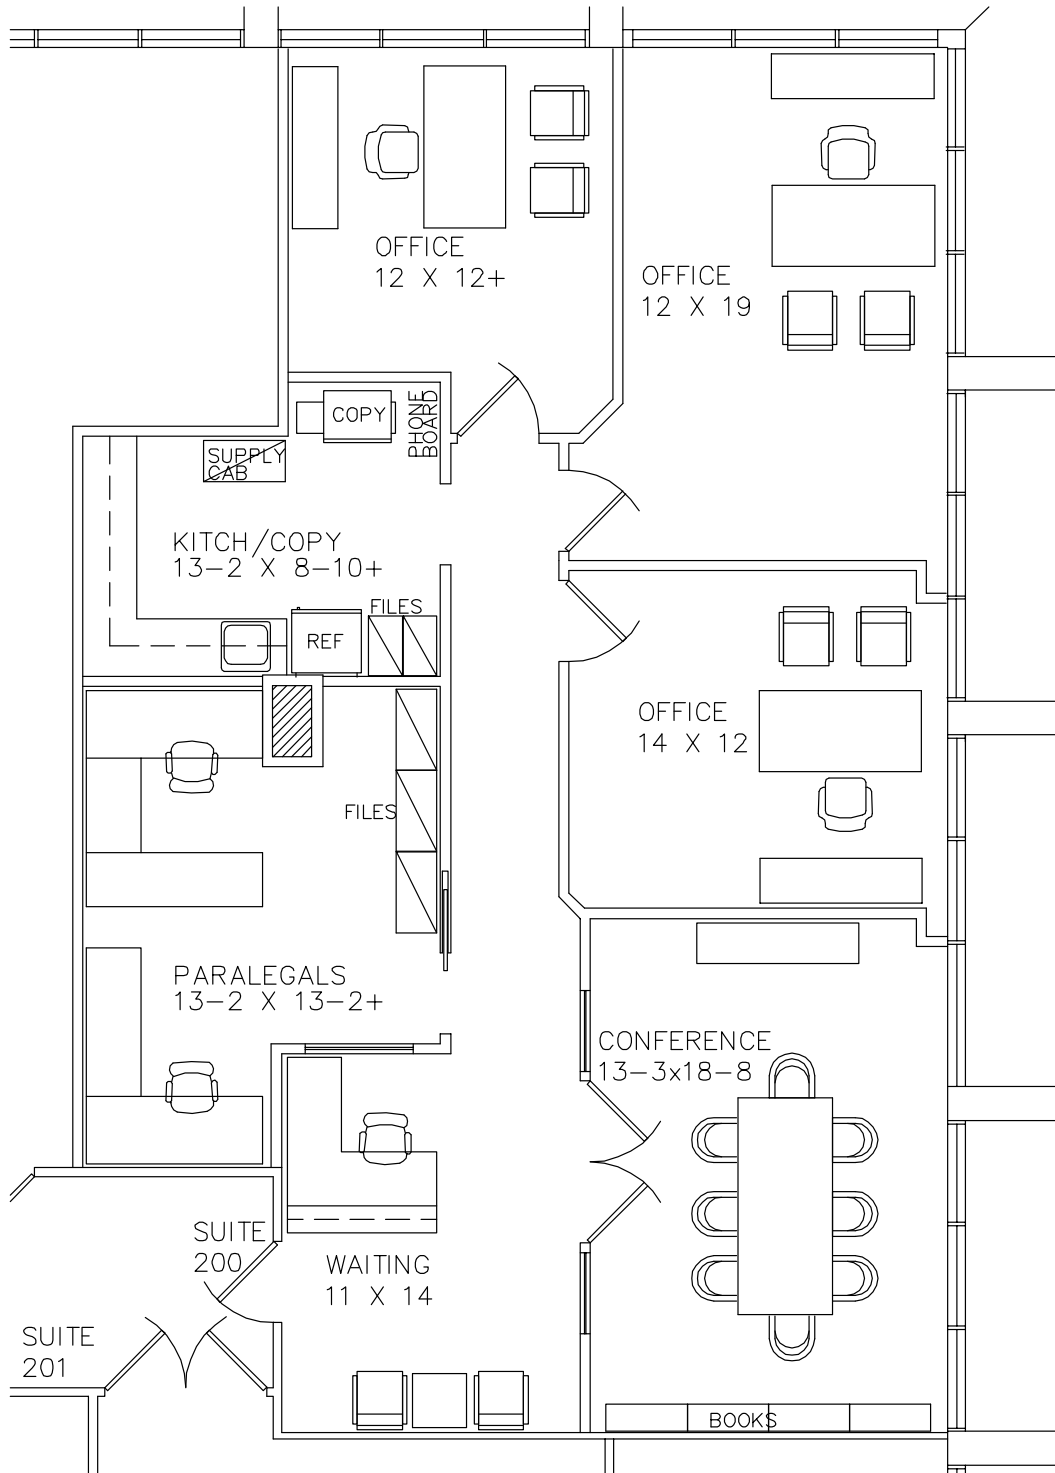

Suite 200 Available - 1,752 sf

Suite 402 Available - 1,760 sf

Gary Gottlieb, SIOR, Principal
561.721.7025
gary.gottlieb@avisonyoung.com

Suite 200

1,752 sf

Gary Gottlieb, SIOR, Principal
561.721.7025
gary.gottlieb@avisonyoung.com