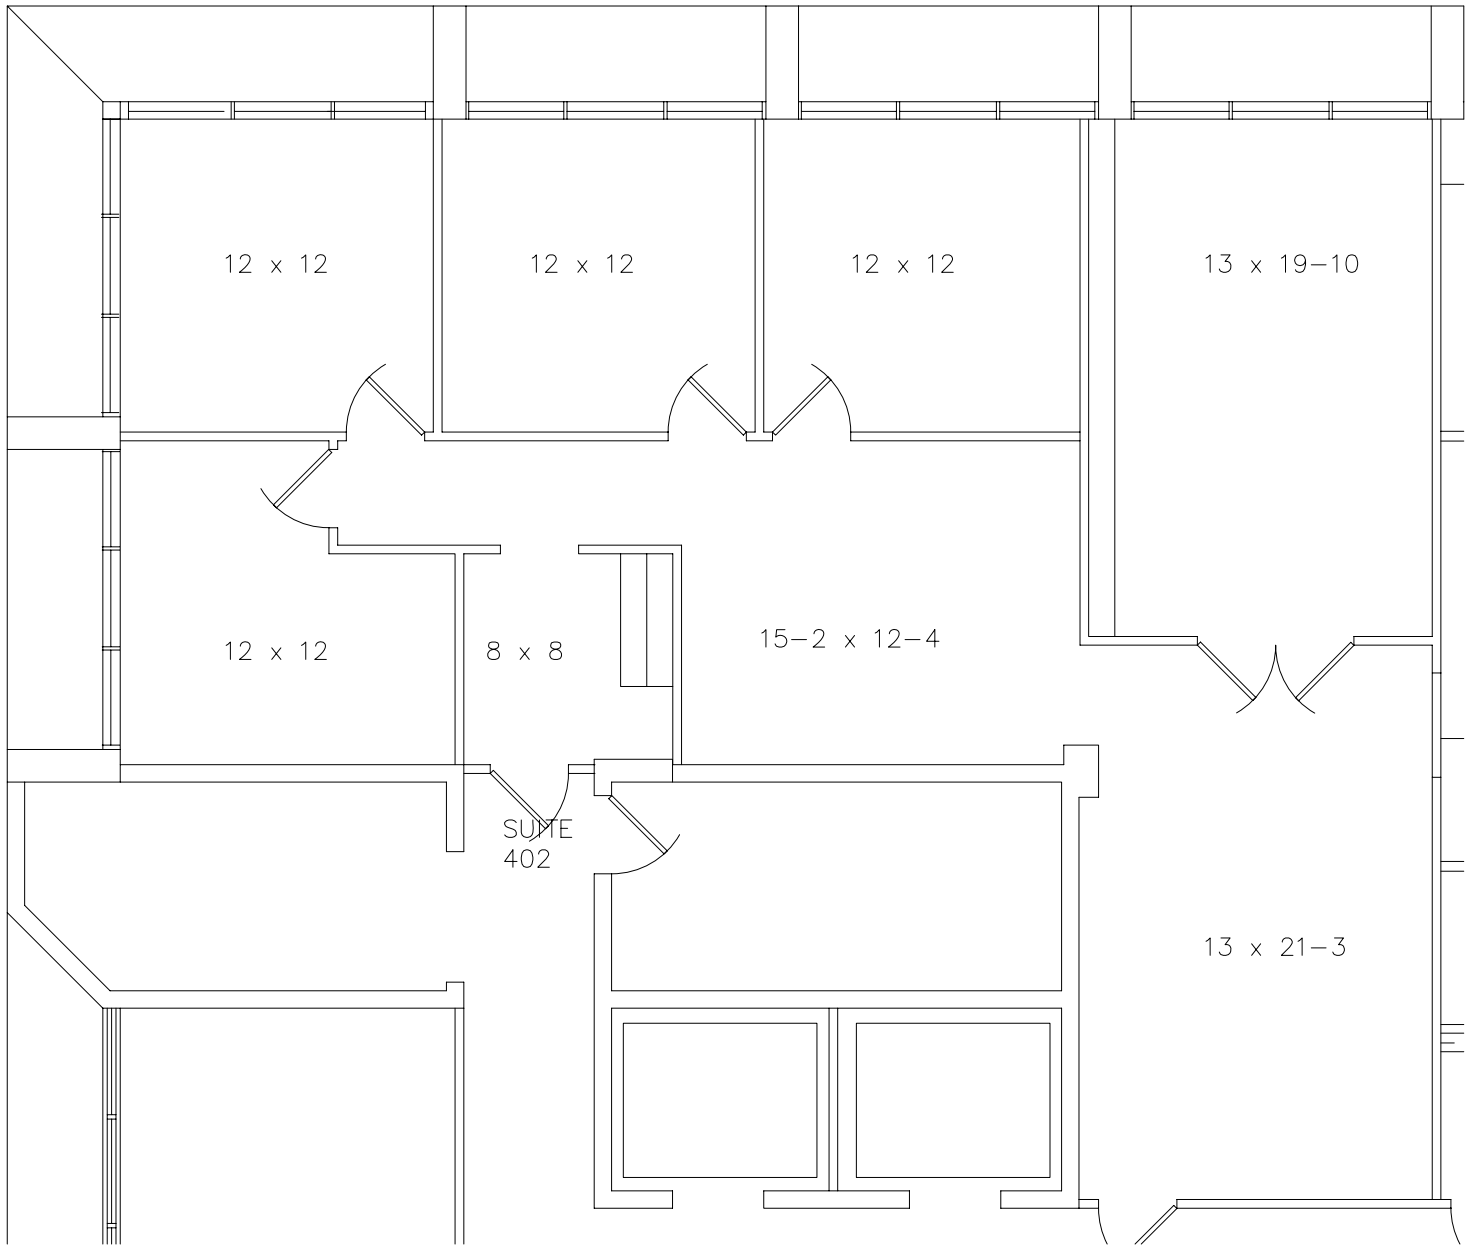

Suite 200 Available - 1,752 sf

Suite 402 Available - 1,760 sf

Gary Gottlieb, SIOR, Principal
561.721.7025
gary.gottlieb@avisonyoung.com

Suite 200

1,752 sf

Gary Gottlieb, SIOR, Principal
561.721.7025
gary.gottlieb@avisonyoung.com