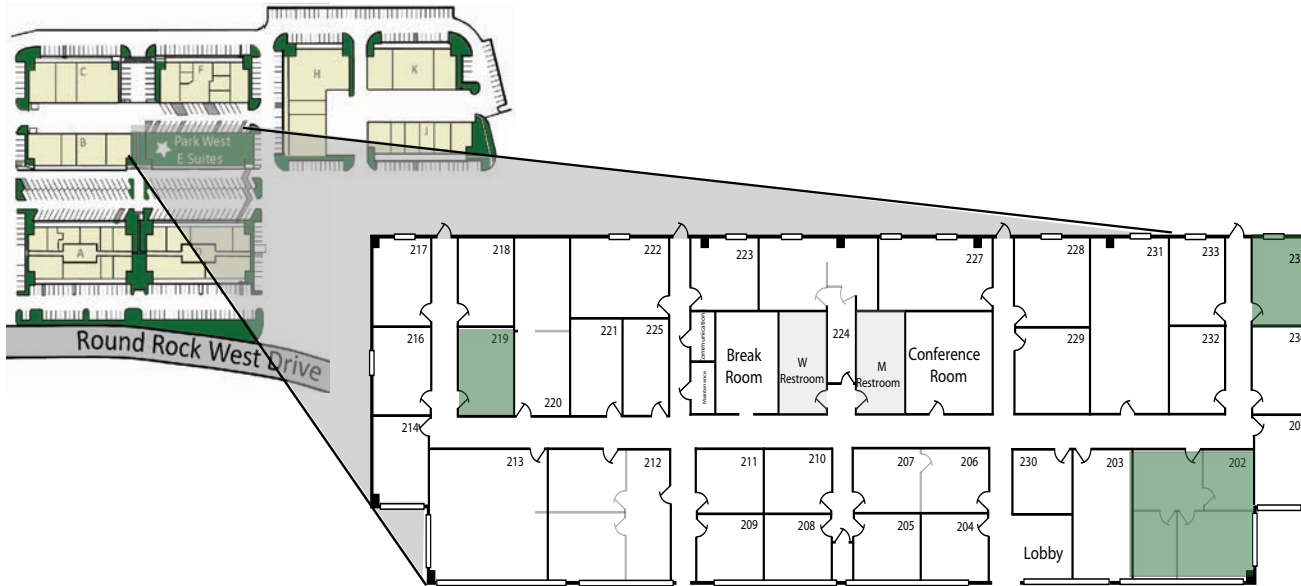

# E SUITES

555 Round Rock West Drive | Building E | Round Rock, Texas 78681

Park West E Suites provide the support and environment necessary to grow, enhance and build your business to its fullest potential. Located in the midst of the Central Texas high tech corridor, you and your business will be part of a professional, comprehensive and cooperative environment. When you need to grow, Park West also offers an abundant selection of on-campus expansion spaces suited for any office.

### Rental Rates Include:

\*Offices range in size from 1 - 4 person based on 125 square feet per person. Contact the office for details including available spaces.

- All Utilities Paid
- Conference Room Access
- Custom Suite & Directory Signage
- Abundant Surface Parking
- Adjacent to Round Rock West Park & Trails
- Convenient to IH 35, Toll Road 45, and RM 620
- Kitchen with Complimentary Coffee, Tea, Hot & Cold Filtered Water
- 24/7 Suite Access and Interior Building Surveillance
- On-site FedEx & Lonestar Overnight Drop Box
- Close to Round Rock's new transit system/ Bluff Station
- On-site Maintenance with 24/7 Emergency Service