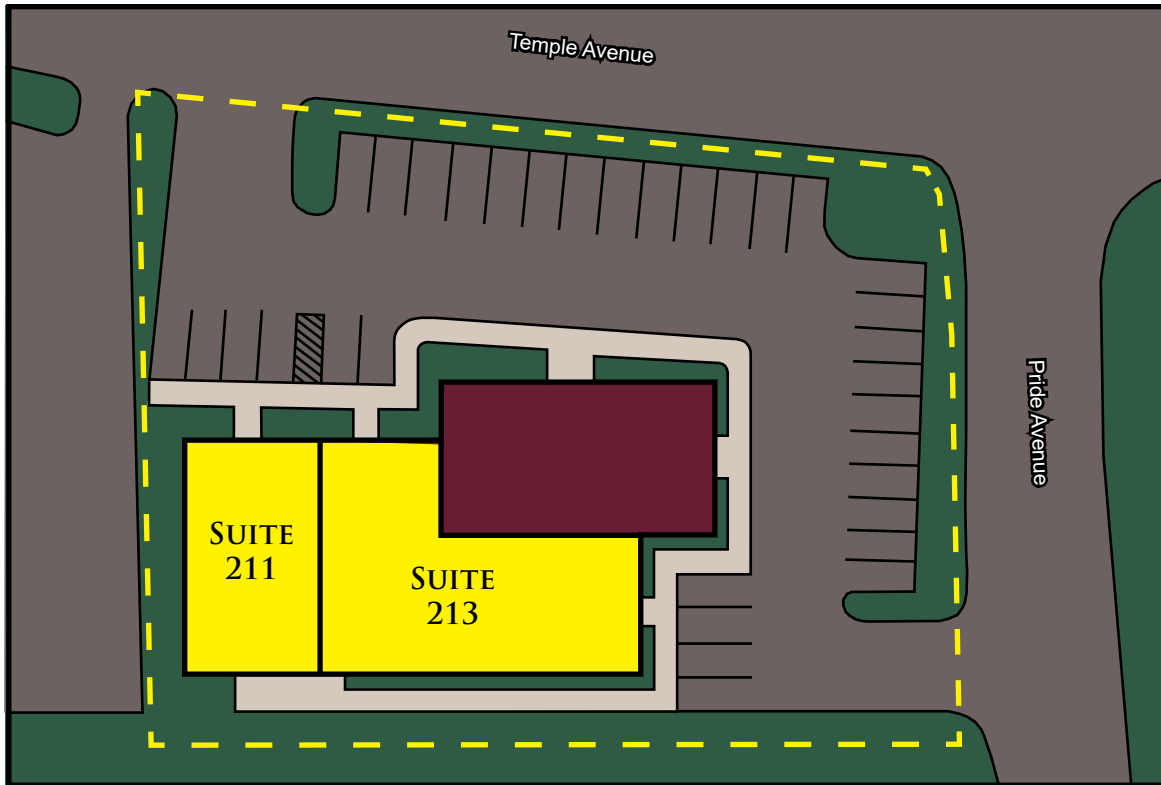

TEMPLE PROFESSIONAL PARK

FOR LEASE

211 Temple Avenue • Colonial Heights, VA 23834

DOMINIONCOMMERCIAL
REAL PARTNERS *for* REAL ESTATE

Nathan S. Jones, IV
nathan.jones@domcommercial.com
855.530.2300
domcomm.com