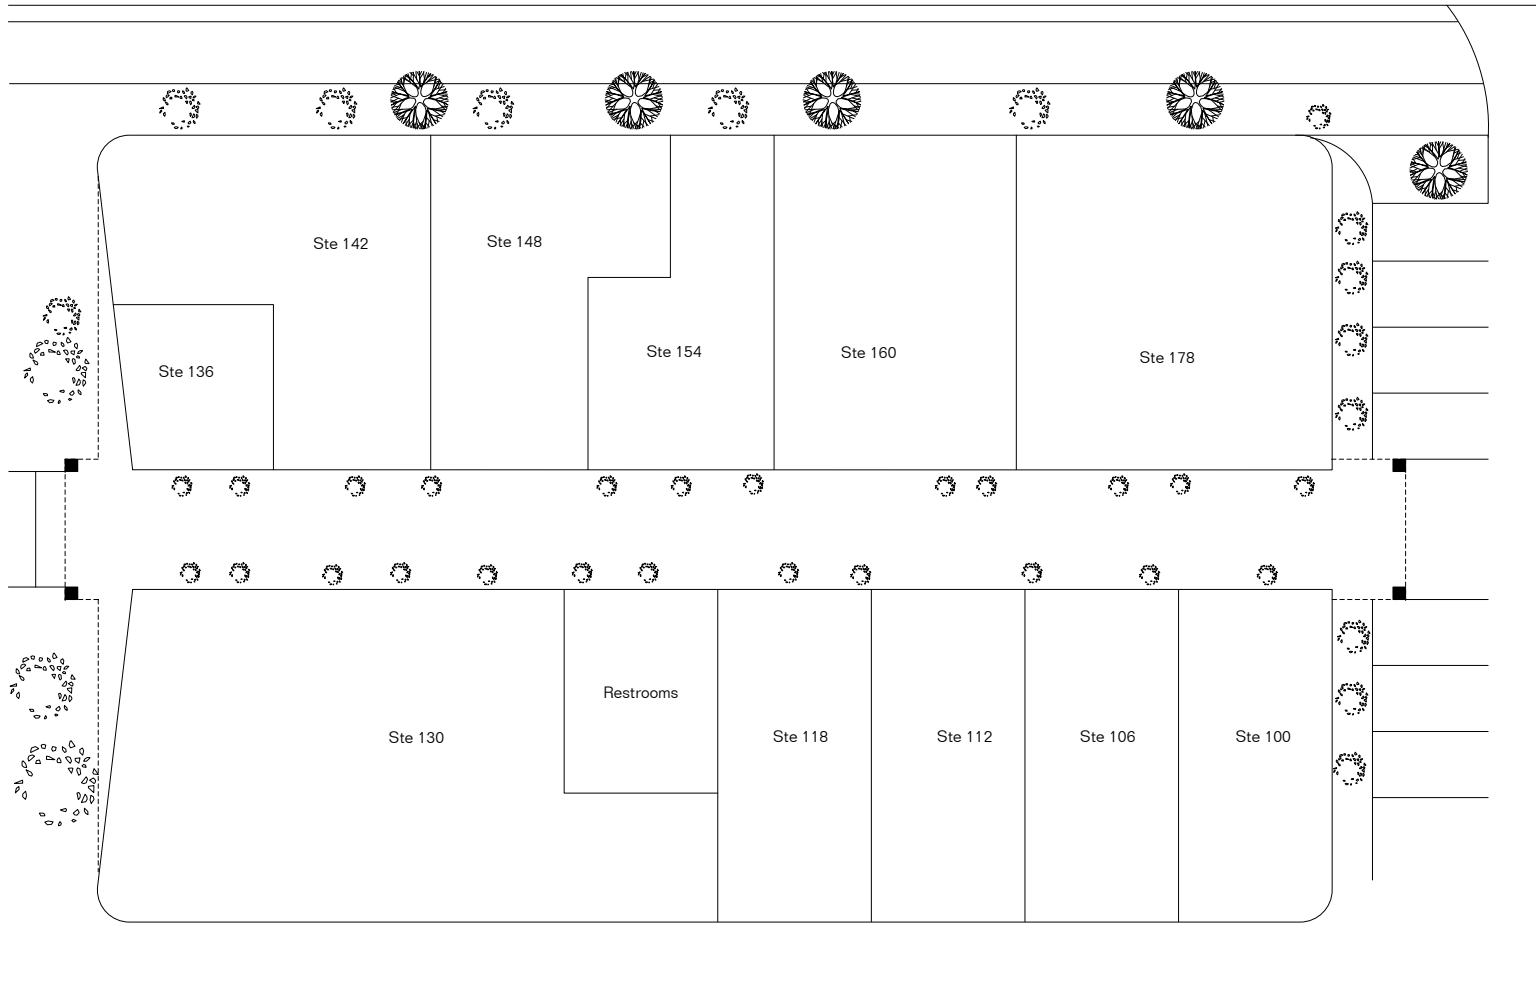

7290 E Broadway Blvd Layout

Montego Dr

Broadway Blvd

Site Visit December 2003

0 ft. 15 ft. 25 ft. 50 ft.

Copyright 2017 Floor Plans First! LLC
All Rights Reserved.

www.FloorPlansFirst.com

Toll Free (877) 887-1500
Voice (520) 881-1500
Fax (520) 791-7701