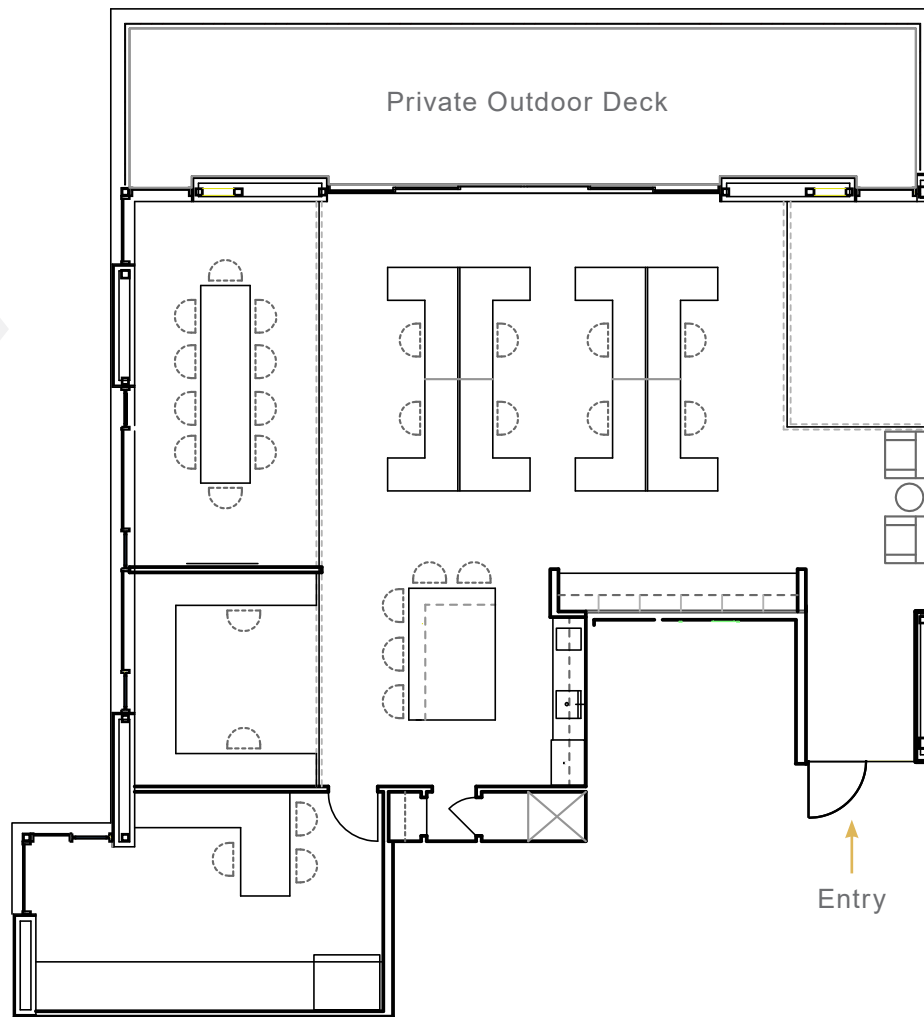

Cava
The Butchery
International Smoke
North Italia
Lululemon
Pigment
Drybar
Soulcycle
Bodyrok

FLOOR PLAN

SUITE 204 | 2,648 RSF
90 DAY NOTICE

SUITE PHOTOS

FLOOR PLAN

SUITE 210 | 6,429 RSF
120 DAY NOTICE

SUITE PHOTOS