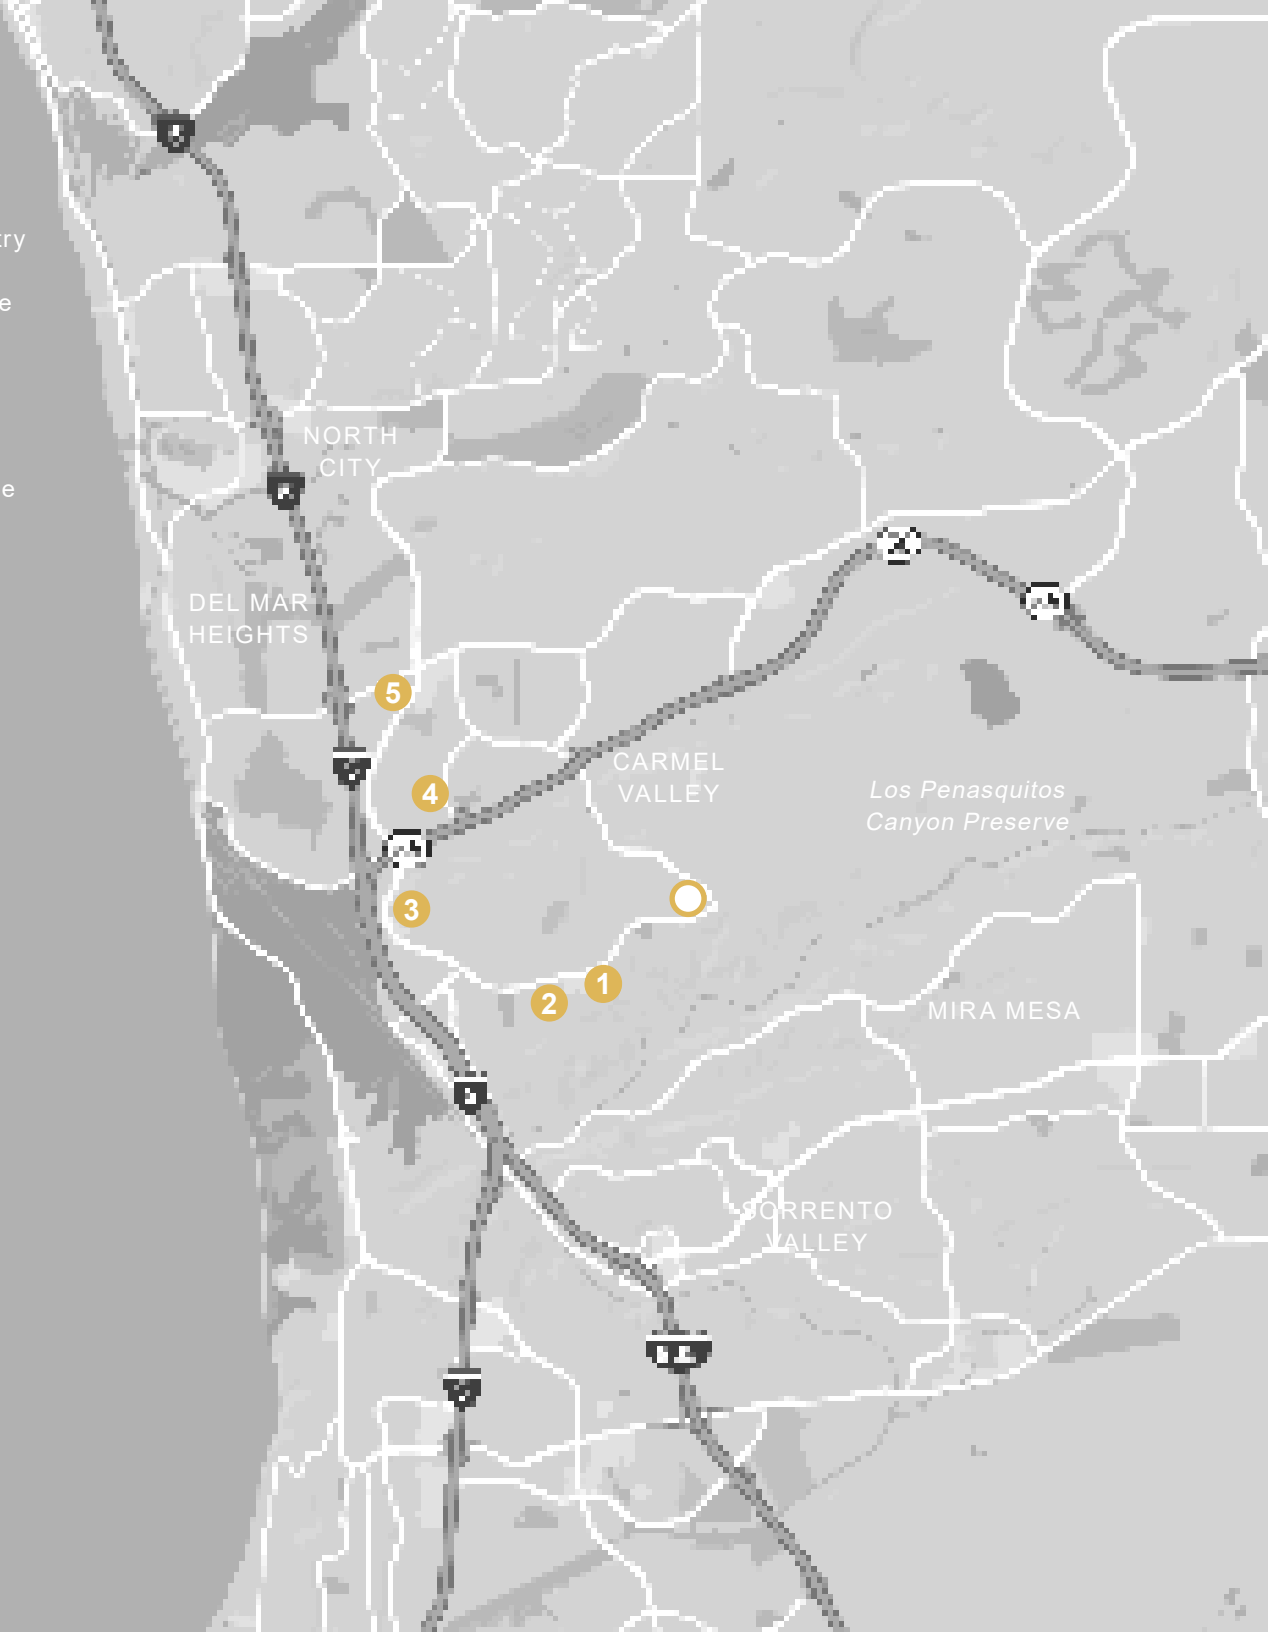

IN THE NEIGHBORHOOD

MERGE CARMEL VALLEY

Carmel Valley Dentist
Copa Vida Coffee
Define Mi
Carmel Valley Nail Lounge
Pure Care Pharmacy
Mason Ale Works

Little Star Pediatric Dentistry
Sea Breeze Properties
Coastal Skin & Eye Institute
Rise Prime Wellness
GC Dance Company

TORREY HILLS CENTER

Fish District
Porkyland
Pressed Juicery
Starbucks
Subway
Vons

Glamour Nails and Massage
Orange Theory
Wells Fargo
Wundabar Pilates
Torrey Hills Chiropractic
Union Bank

TORREY CORNER SHOPPING CENTER

Bank of America
Zip Fusion

Red Effect Fitness
Lavish Nails & Spa

TORREY RESERVE

Ruth's Chris Steakhouse
Ken Sushi Workshop
Kabob Lounge

Bright Horizons Daycare
Umpqua Bank

PIAZZA CARMEL

F45 Training
Verizon
Amazing Lash Studio
Mission Federal
Postal Annex
Villa Capri

Baskin-Robbins
Chipotle
Gami Sushi
Marketplace Grille
Nico's Taco Shop
Souplantation

ONE PASEO

Juice Crafters
Tocaya
Urbn
Sweetfin
Shake Shack
Joe & the Juice
Parakeet Cafe
Blue Bottle Coffee
Curbar

Cava
The Butchery
International Smoke
North Italia
Lululemon
Pigment
Drybar
Soulcycle
Bodyrok