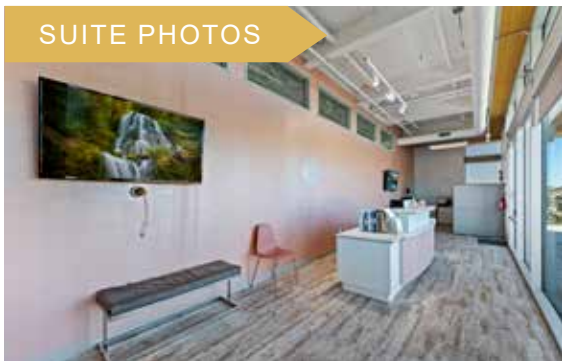

SUITE PHOTOS