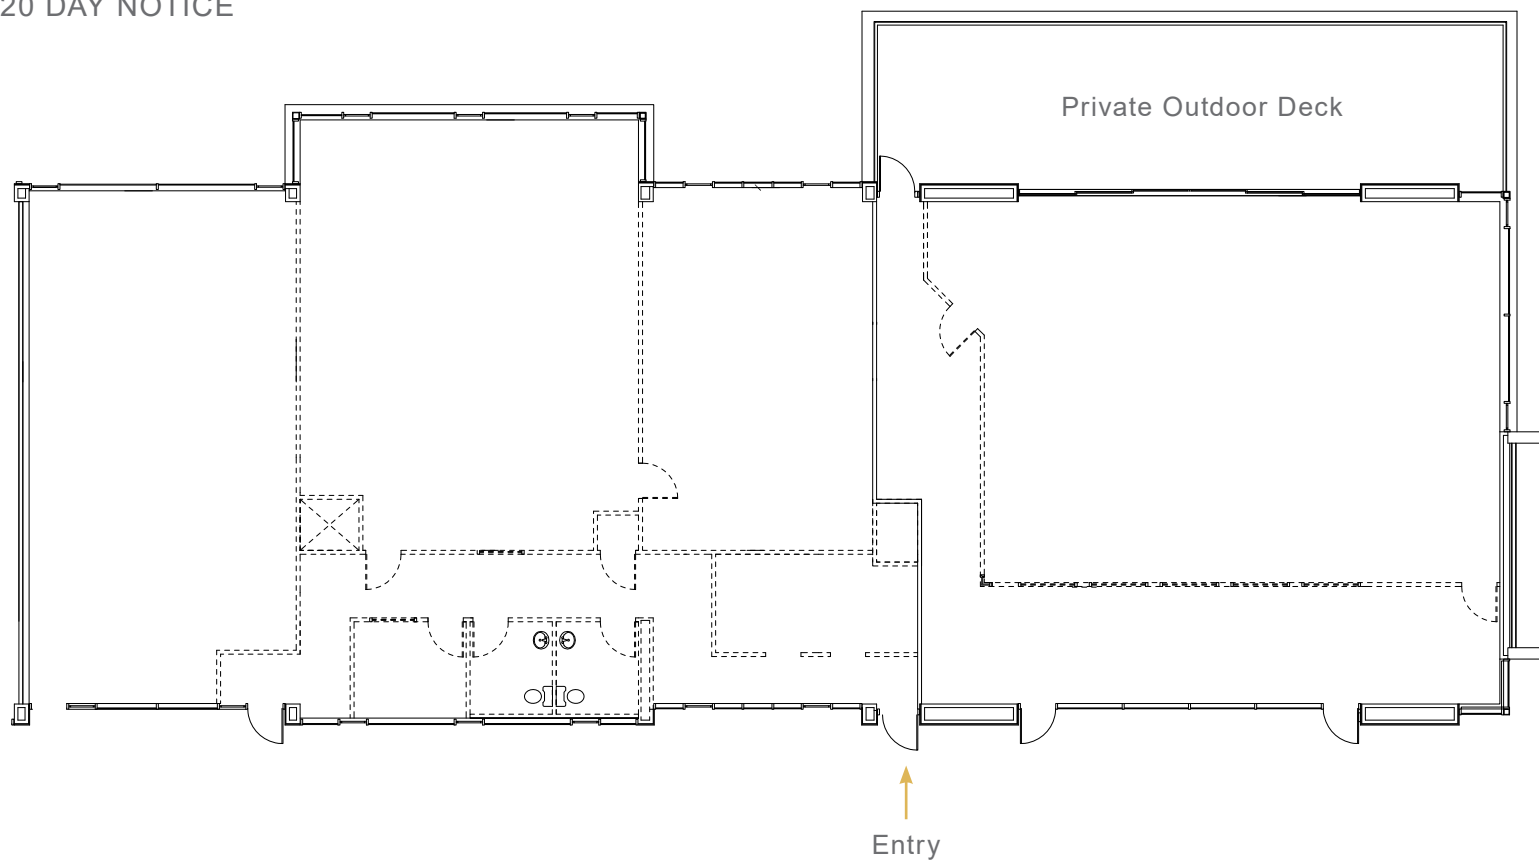

Cava
The Butchery
International Smoke
North Italia
Lululemon
Pigment
Drybar
Soulcycle
Bodyrok

FLOOR PLAN

SUITE 204 | 2,648 RSF
90 DAY NOTICE

SUITE PHOTOS

FLOOR PLAN

SUITE 210 | 6,429 RSF
120 DAY NOTICE

SUITE PHOTOS