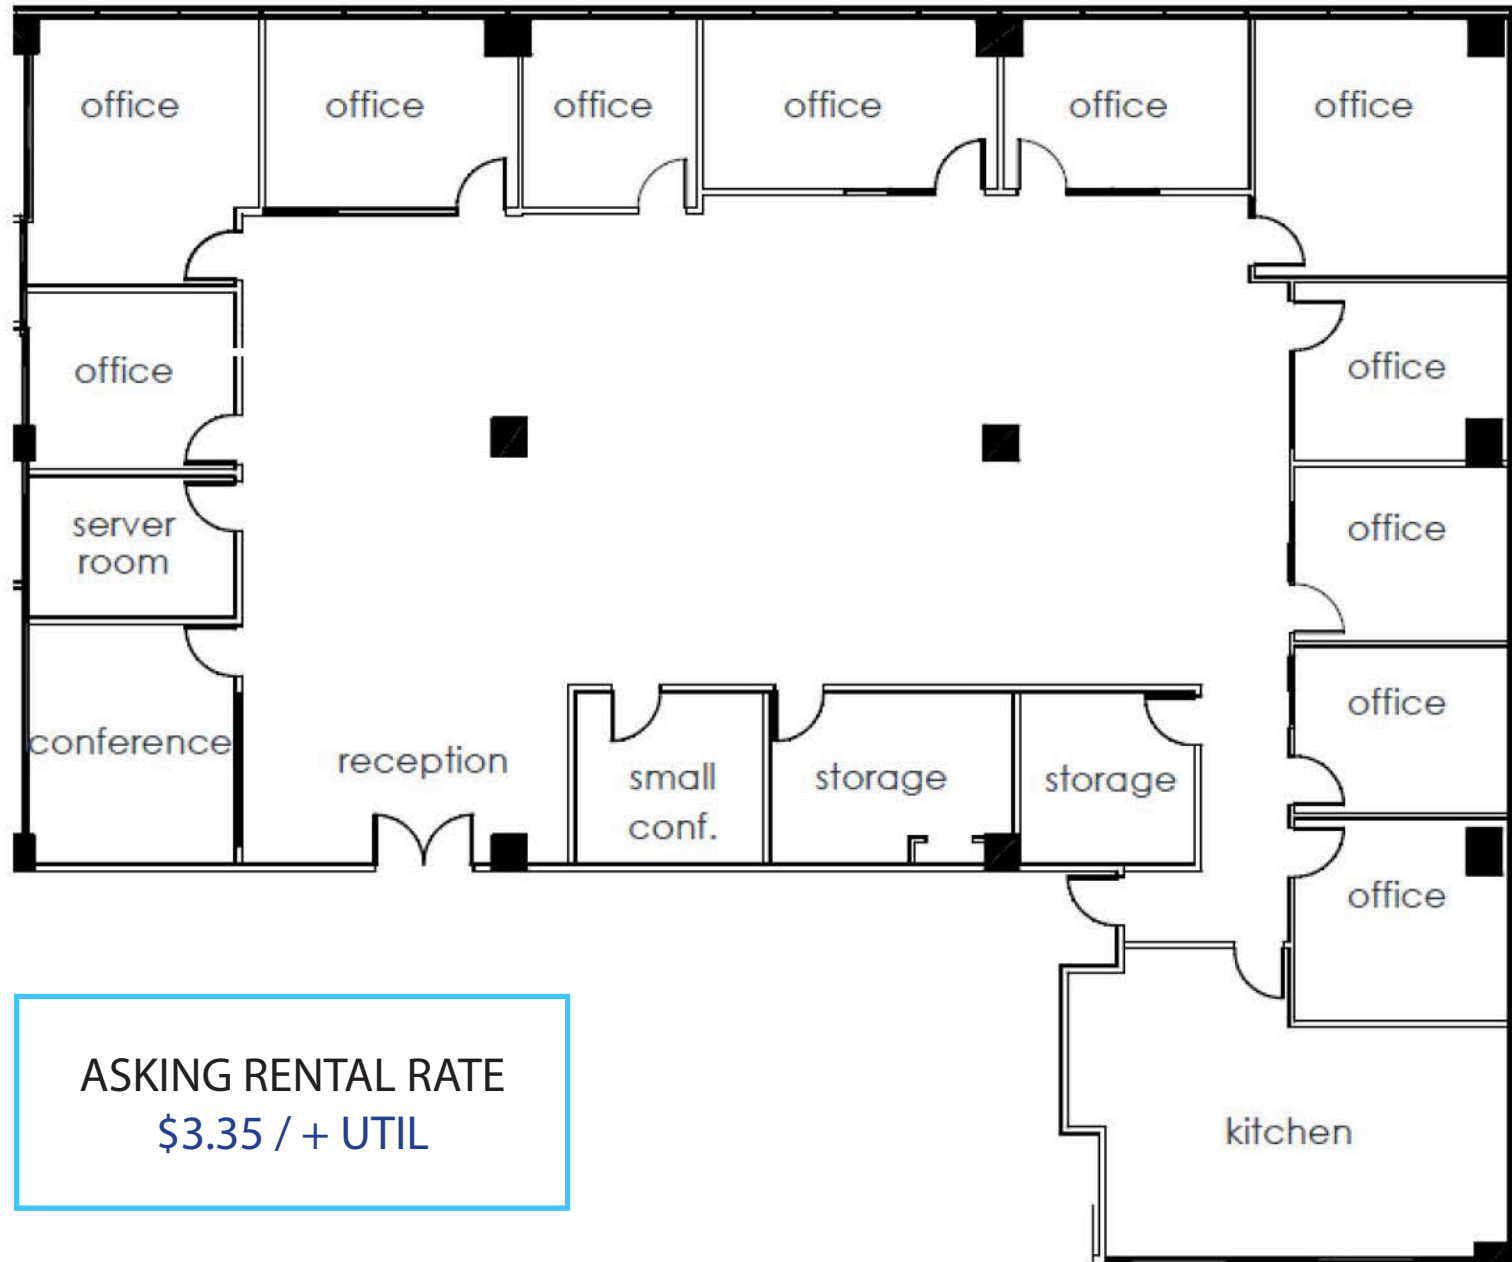

FLOOR PLAN

6,013 SQUARE FEET

ASKING RENTAL RATE
\$3.35 / + UTIL