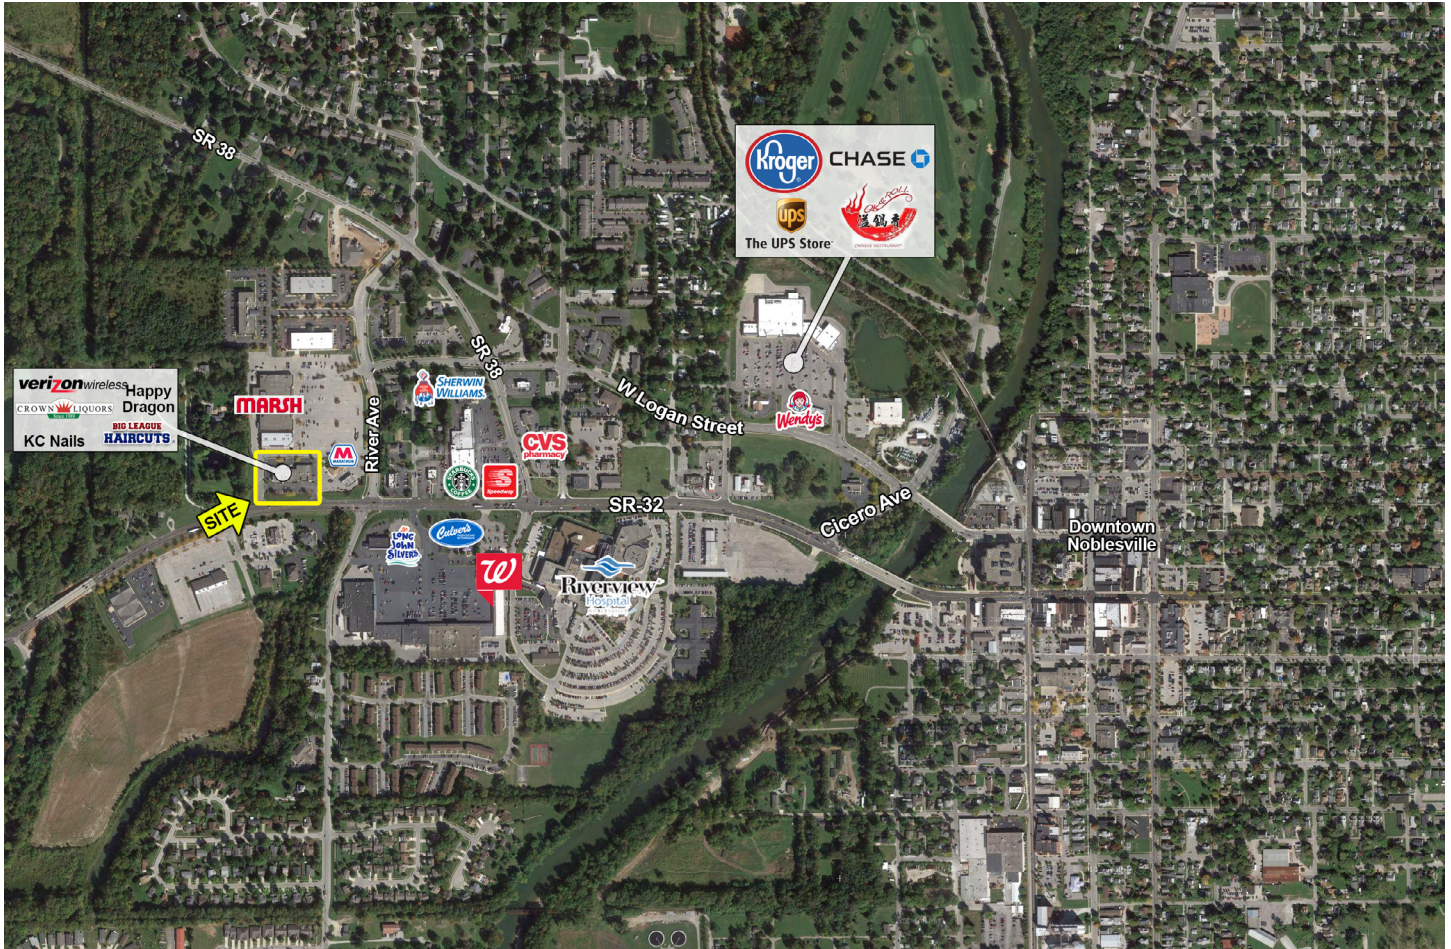

River Station

738-770 Westfield Road, Noblesville, IN 46062

FOR LEASE

TRAFFIC COUNTS

SR 32 - 24,560 ADT

- **1,200 sf end cap space available with drive thru**
- Excellent visibility from SR 32 with easy access
- Adjacent to Riverview Hospital
- Join: Crown Liquors, Verizon Wireless and Happy Dragon

CONTACT

Jodi Milto

jmilto@mccreapg.com

MARKET DEMOGRAPHICS

Radius	Population	Income	Households	Daytime Pop
1 Mile	5,545	\$75,313	2,211	6,159
3 Mile	35,269	\$89,405	13,342	17,525
5 Mile	97,029	\$105,248	35,896	27,733

River Station

738-770 Westfield Road, Noblesville, IN 46062

Available 1,200 sf	KC Nails	Low Cost Express	BIG LEAGUE HAIRCUTS	Happy Dragon	Minuteman Press. <small>The First & Last Step in Printing.</small>	verizon wireless	CROWN LIQUORS Since 1989
-----------------------	----------	------------------	------------------------	--------------	--	------------------	-----------------------------