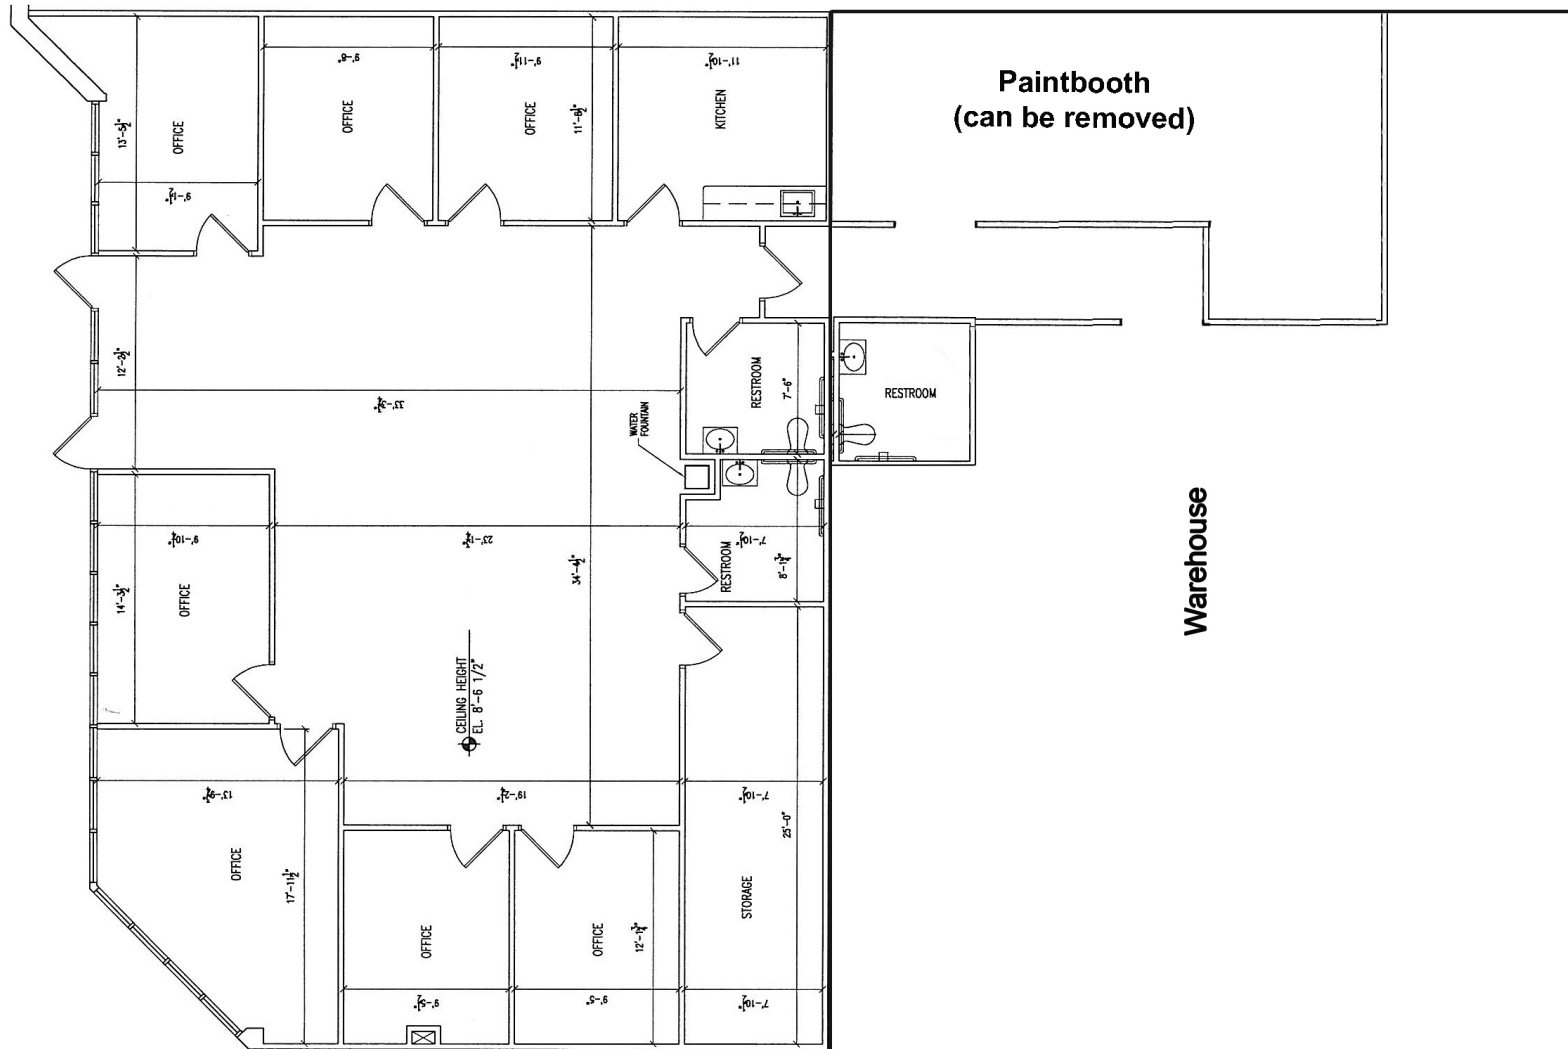

For more information:

Roy Kardon, SIOR

+1 610 246 7118

roy.kardon@naimertz.com

NO WARRANTY OR REPRESENTATION, EXPRESS OR IMPLIED, IS MADE AS TO THE ACCURACY OF THE INFORMATION CONTAINED HEREIN, AND THE SAME IS SUBMITTED SUBJECT TO ERRORS, OMISSIONS, CHANGE OF PRICE, RENTAL OR OTHER CONDITIONS, PRIOR SALE, LEASE OR FINANCING, OR WITHDRAWAL WITHOUT NOTICE, AND OF ANY SPECIAL LISTING CONDITIONS IMPOSED BY OUR PRINCIPALS NO WARRANTIES OR REPRESENTATIONS ARE MADE AS TO THE CONDITION OF THE PROPERTY OR ANY HAZARDS CONTAINED THEREIN ARE ANY TO BE IMPLIED.

21 Roland Avenue

Mount Laurel NJ 08054

+1 856 234 9600

naimertz.com