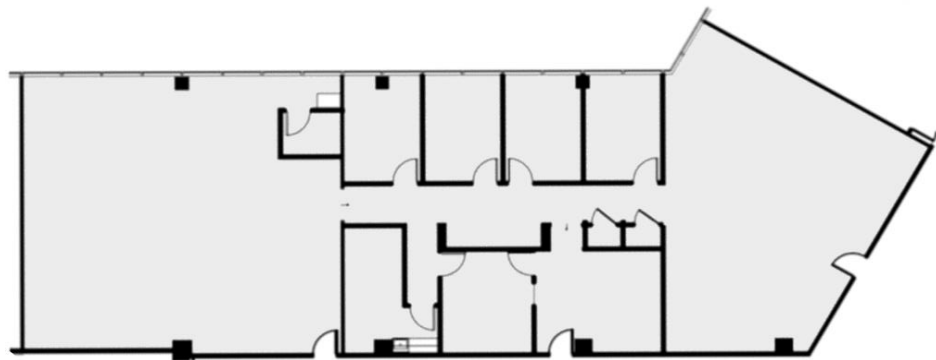

SUITE DETAILS

Suite	W500/W503
Sq. Ft.	4,476
Floor	5
View	Exterior
Entrances	3
Reception	1
Conference Room	0
Offices	5
Kitchen	1
Bullpen	2
Storage Closet	1
Electrical Room	1
Server Room	0
Supplemental HVAC	N