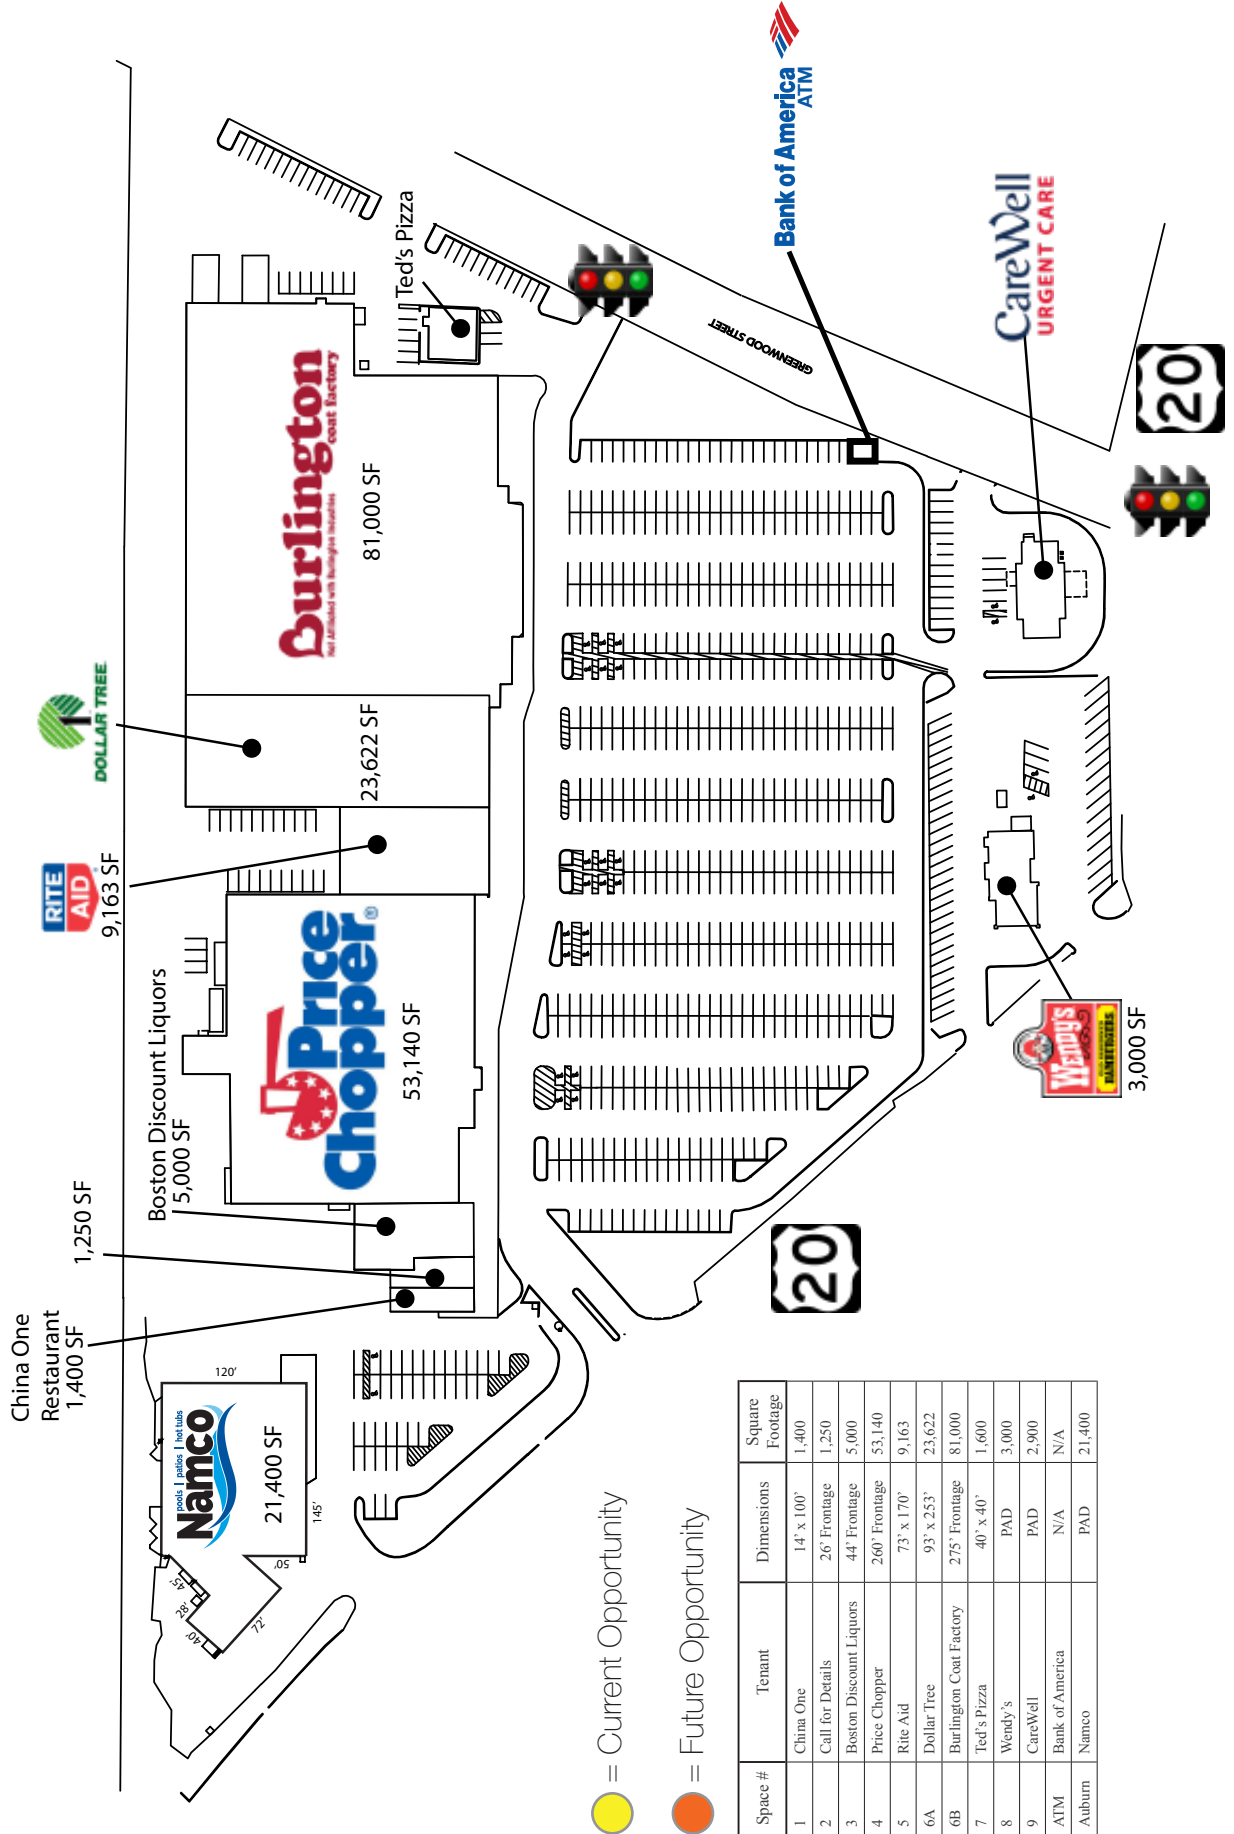

# RK WORCESTER FAIR

Route 20 (344 Greenwood Street), Worcester, MA 01607

3 Mile

86,683

\$57,683

5 Mile

260,620

\$50,092

- Anchored by Price Chopper, Burlington Coat Factory, Dollar Tree, and Rite Aid
- Site provides outstanding regional access at the Mass. Pike/Route 146/Route 20 interchange in addition to local access via Greenwood Street
- Daily Traffic Count: 38,400

# RK WORCESTER FAIR

Route 20 (344 Greenwood Street), Worcester, MA 01607