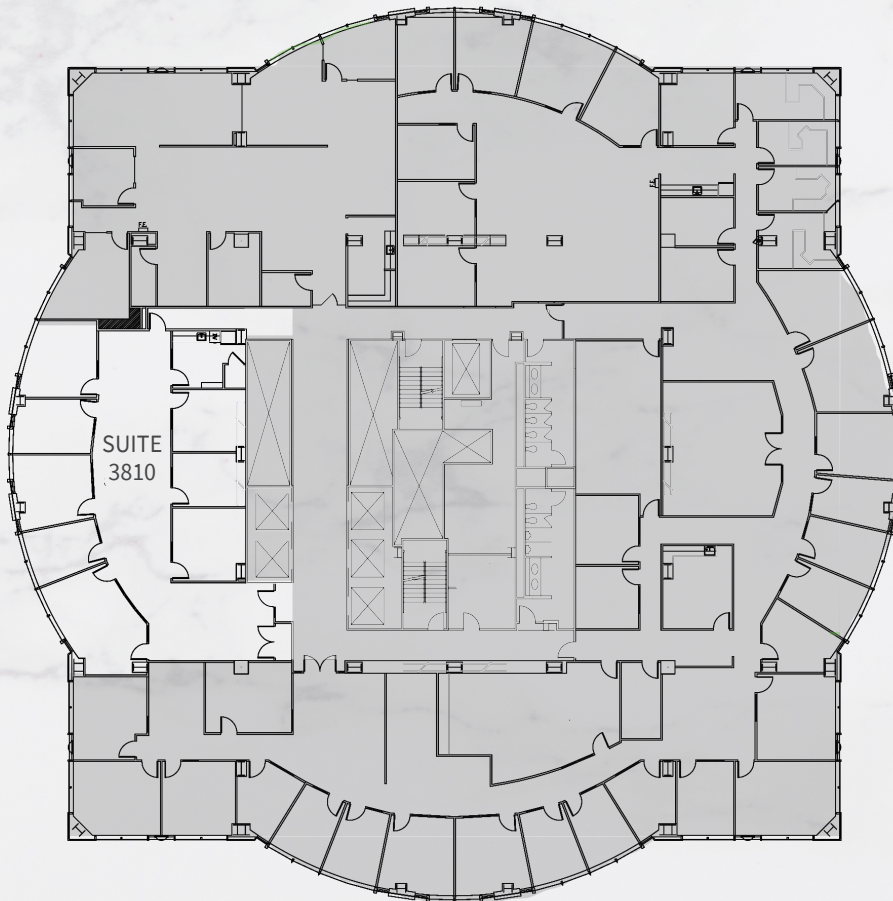

1201 THIRD

FLOOR 38
SUITE 3810 · 3,394 RSF

Views to
Lake Washington &
Cascade Mountains

Views to
Elliott Bay,
Olympic
Mountains &
Lake Union

Views to
Port of Seattle

Views to
Elliott Bay &
Olympic Mountains