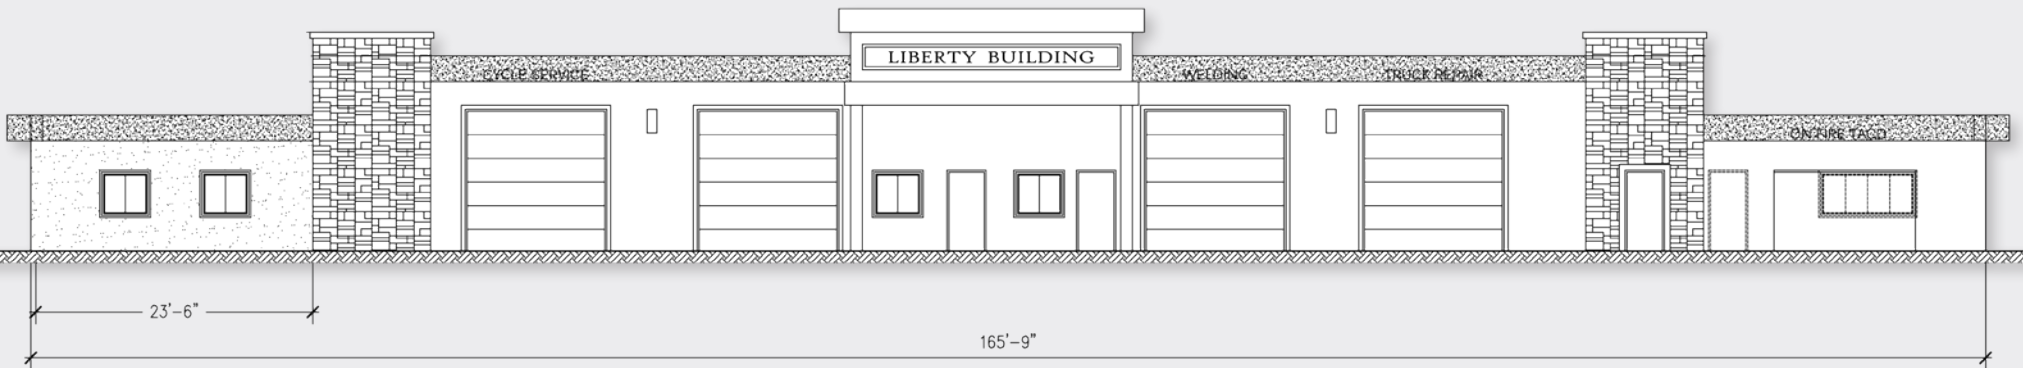

TODD HOLLEY
Vice President
858.458.3349
tholley@voitco.com
Lic. #01046508

4747 Executive Drive, Suite 800, San Diego, CA 92121 | 858.453.0505 | 858.408.3976 Fax | Lic #01333376 | www.voitco.com

Voit
REAL ESTATE SERVICES

CORFAC
International