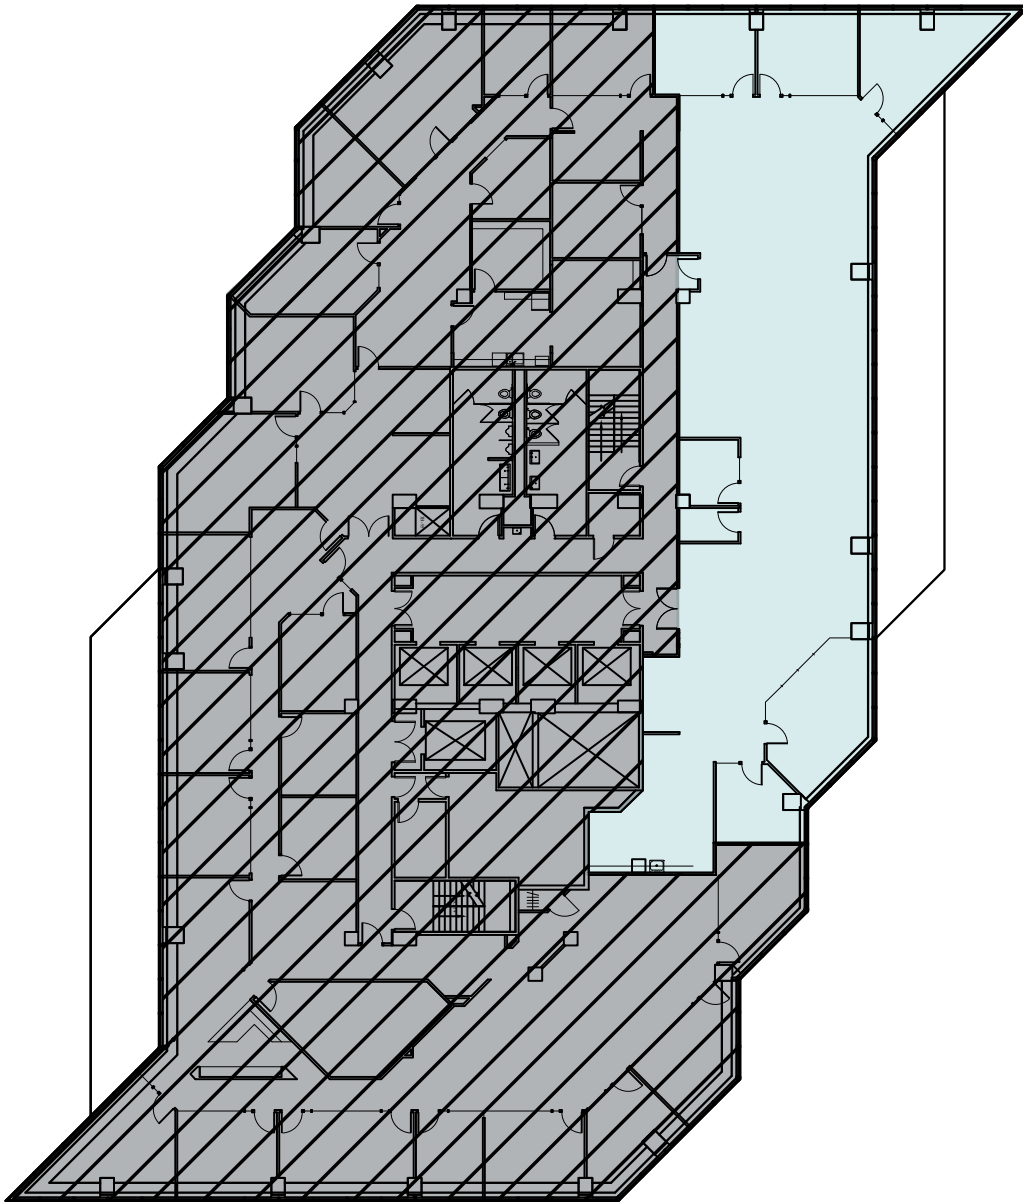

SYMETRA[®]

CENTER

777 108th Avenue NE
Bellevue, WA 98004

24TH FLOOR

Suite 2410 • 5,186 RSF

Available Now

- Newly improved, modern tech space with direct elevator access
- Premier view space

VIRTUAL TOUR