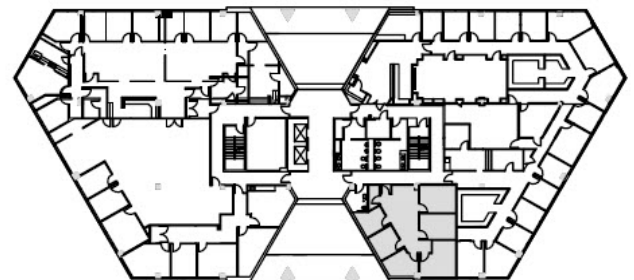

## SUITE 240 - 1,396 RSF

ROOM DIMENSIONS ARE APPROXIMATE

ALAN FELDSHUE  
+1 727 442 7296  
CLEARWATER, FL  
alan.feldshue@colliers.com

MELANIE JACKSON  
+1 727 442 7188  
CLEARWATER, FL  
melanie.jackson@colliers.com