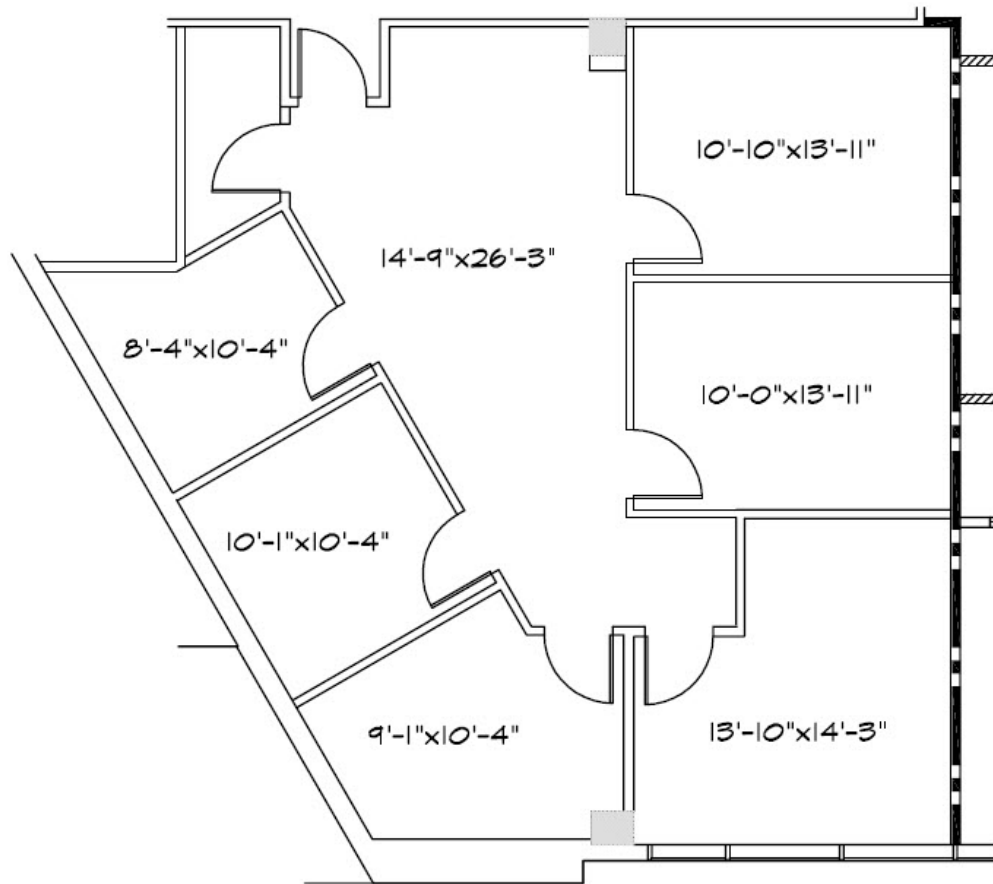

## SUITE 240 - 1,396 RSF

ROOM DIMENSIONS ARE APPROXIMATE

ALAN FELDSHUE  
+1 727 442 7296  
CLEARWATER, FL  
alan.feldshue@colliers.com

MELANIE JACKSON  
+1 727 442 7188  
CLEARWATER, FL  
melanie.jackson@colliers.com