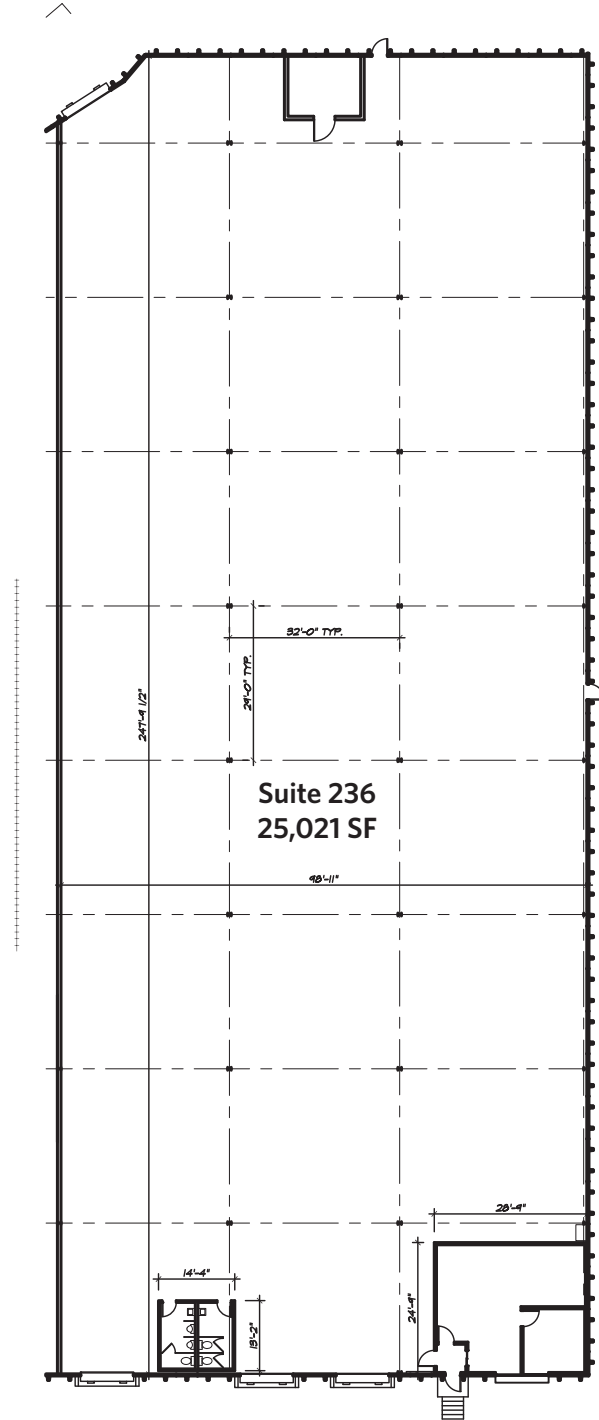

Circle Freeway Distribution Center

236 Circle Freeway Drive, West Chester, OH 45246

Floor Plan

For more information, contact:

Dave Kelly, CCIM
513.763.3009
david.kelly@dtz.com

Tom McCormick, SIOR, CCIM
513.763.3025
thomas.mccormick@dtz.com

221 E Fourth Street, Suite 2600
Cincinnati, OH 45202

T: 513.421.4884
F: 513.421.1215

www.dtz.com