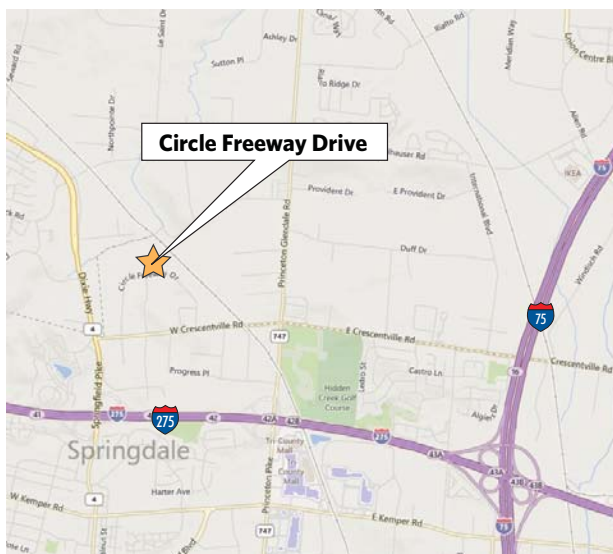

25,021 SF Available for Lease

- 25,021 SF available
- 800 SF office
- 24,221 SF warehouse
- 20' clear height
- Two (2) dock doors and one (1) drive-in door
- Fully sprinklered
- Easy access to I-275 & I-75
- Attractive business park environment

For more information, contact:

Dave Kelly, CCIM

513.763.3009

david.kelly@dtz.com

Tom McCormick, SIOR, CCIM

513.763.3025

thomas.mccormick@dtz.com

221 E Fourth Street, Suite 2600
Cincinnati, OH 45202

T: 513.421.4884

F: 513.421.1215

www.dtz.com