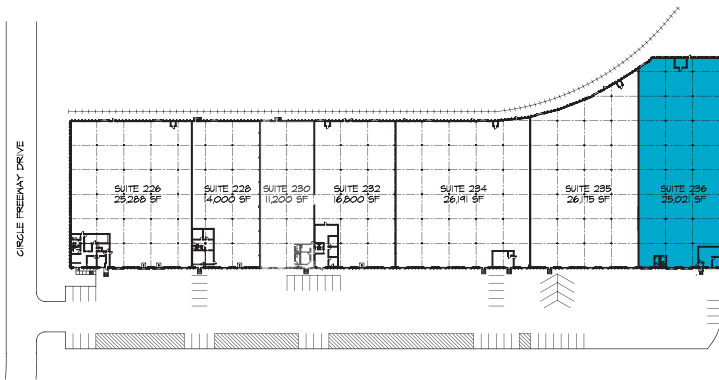

Circle Freeway Distribution Center

236 Circle Freeway Drive, West Chester, OH 45246

Floor Plan

For more information, contact:

Dave Kelly, CCIM
513.763.3009
david.kelly@dtz.com

Tom McCormick, SIOR, CCIM
513.763.3025
thomas.mccormick@dtz.com

221 E Fourth Street, Suite 2600
Cincinnati, OH 45202

T: 513.421.4884
F: 513.421.1215

www.dtz.com