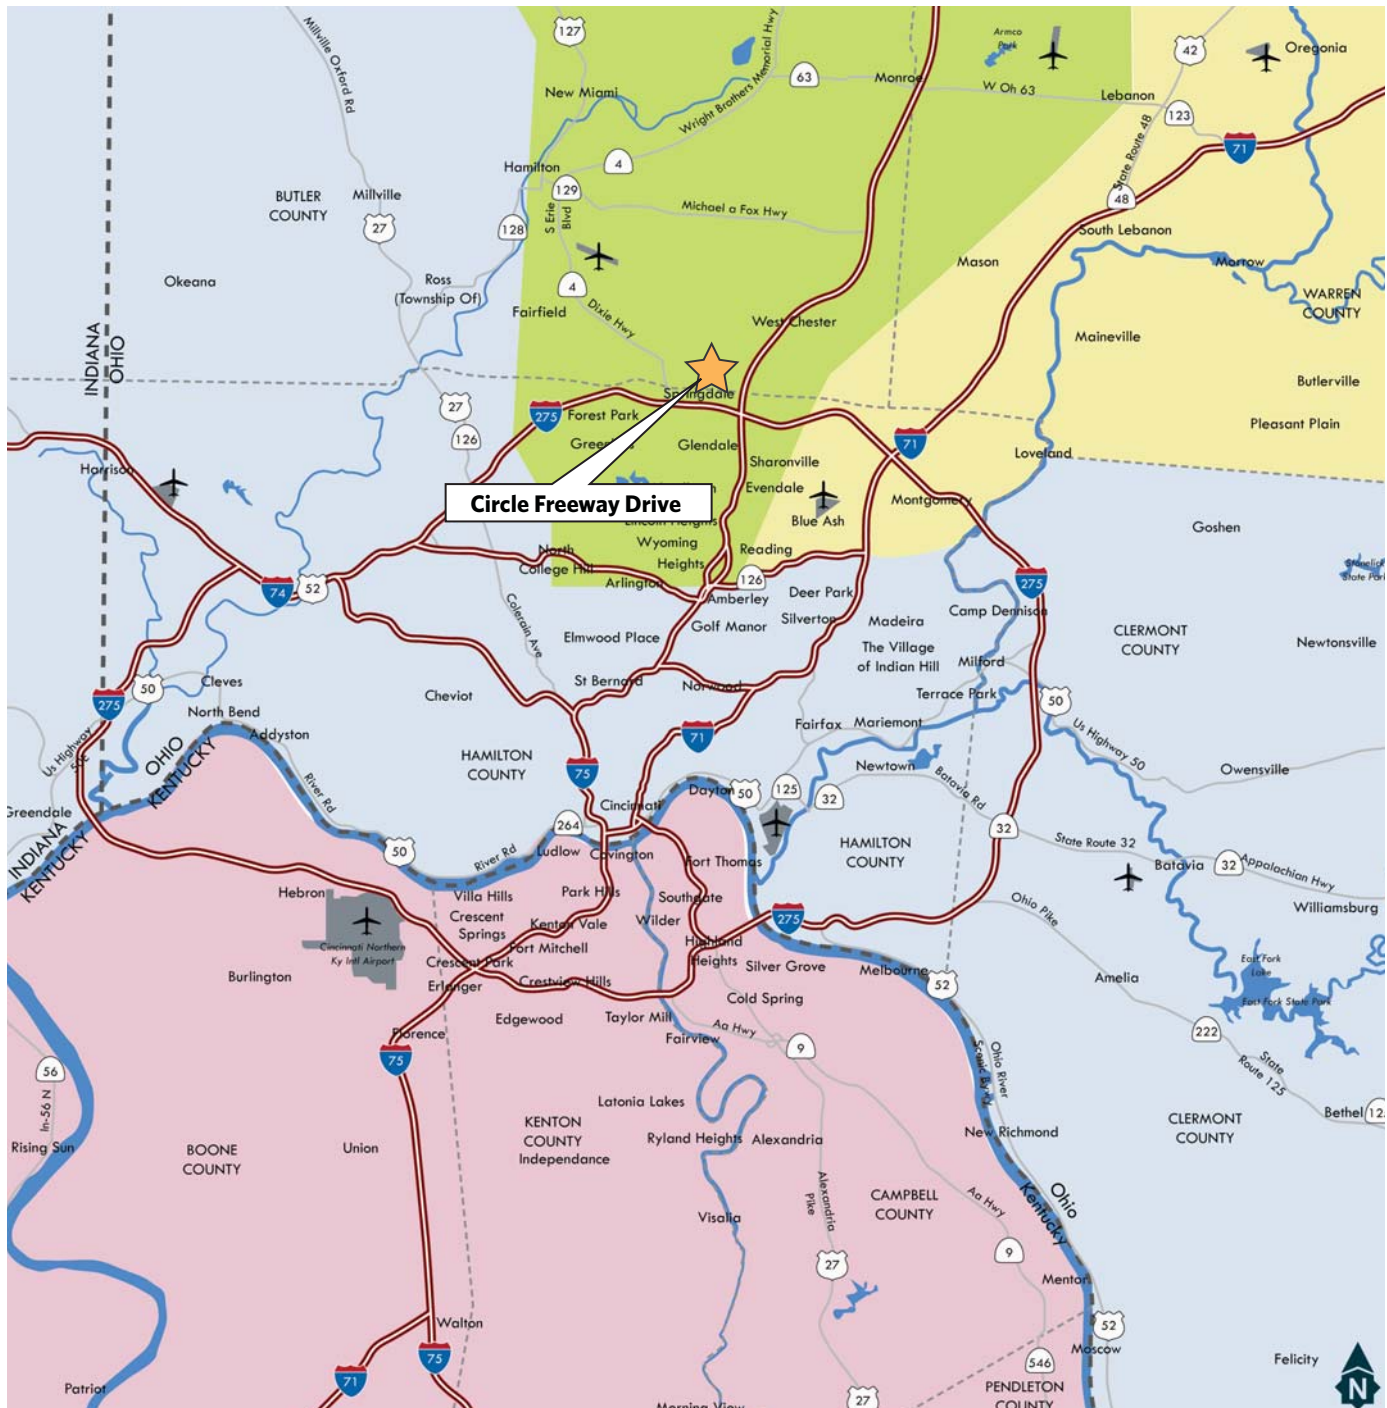

Circle Freeway Distribution Center

236 Circle Freeway Drive, West Chester, OH 45246

DTZ

Regional Map

For more information, contact:

Dave Kelly, CCIM

513.763.3009

david.kelly@dtz.com

Tom McCormick, SIOR, CCIM

513.763.3025

thomas.mccormick@dtz.com

221 E Fourth Street, Suite 2600
Cincinnati, OH 45202

T: 513.421.4884

F: 513.421.1215

www.dtz.com