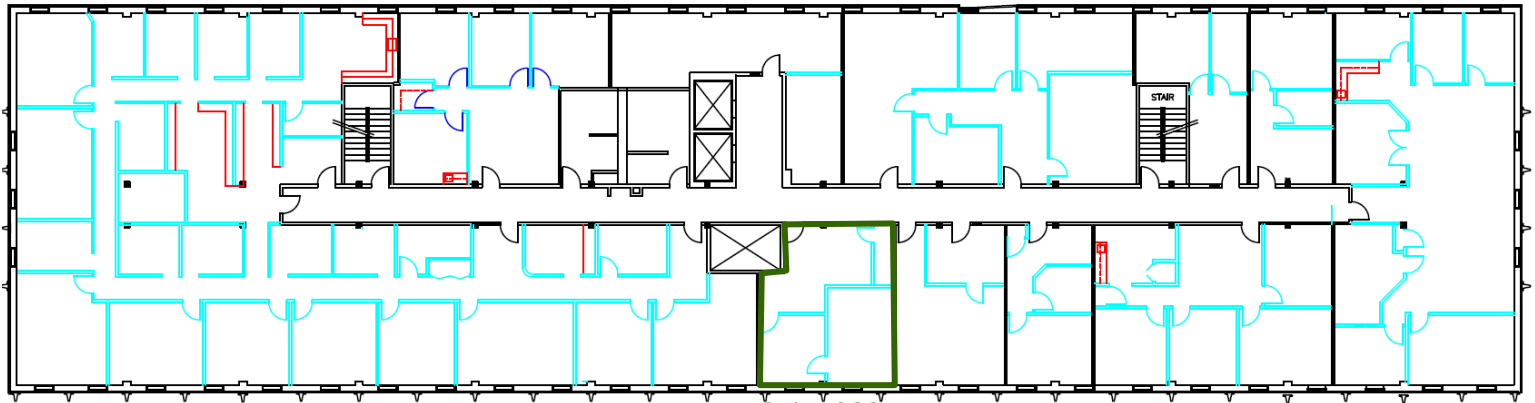

Cloverleaf 2

Available Space | 6901 Shawnee Mission Parkway

Building Specs: 52,929 square feet
3 floors

Available Suites

<u>Space</u>	<u>Size</u>
Suite 222	696 RSF
Suite 400	17,685 RSF

2nd Floor

Suite 222
696 RSF

4th Floor

4th Floor
17,685 RSF

Cloverleaf 5

Available Space | 6701 West 64th Street

2nd Floor