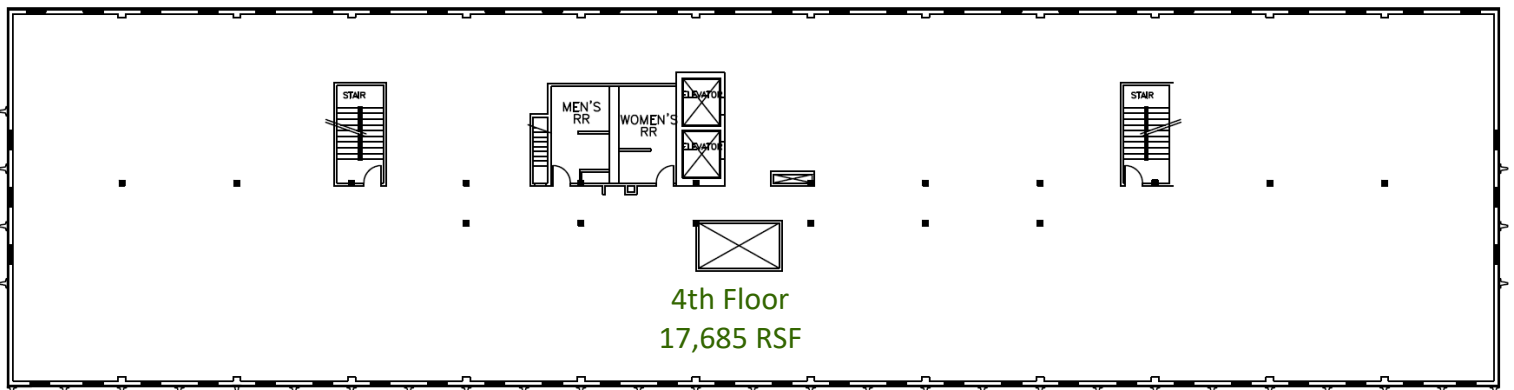

Cloverleaf 2

Available Space | 6901 Shawnee Mission Parkway

Building Specs: 52,929 square feet
3 floors

Available Suites

<u>Space</u>	<u>Size</u>
Suite 222	696 RSF
Suite 400	17,685 RSF

2nd Floor

Suite 222
696 RSF

4th Floor

4th Floor
17,685 RSF

Cloverleaf 5

Available Space | 6701 West 64th Street

2nd Floor