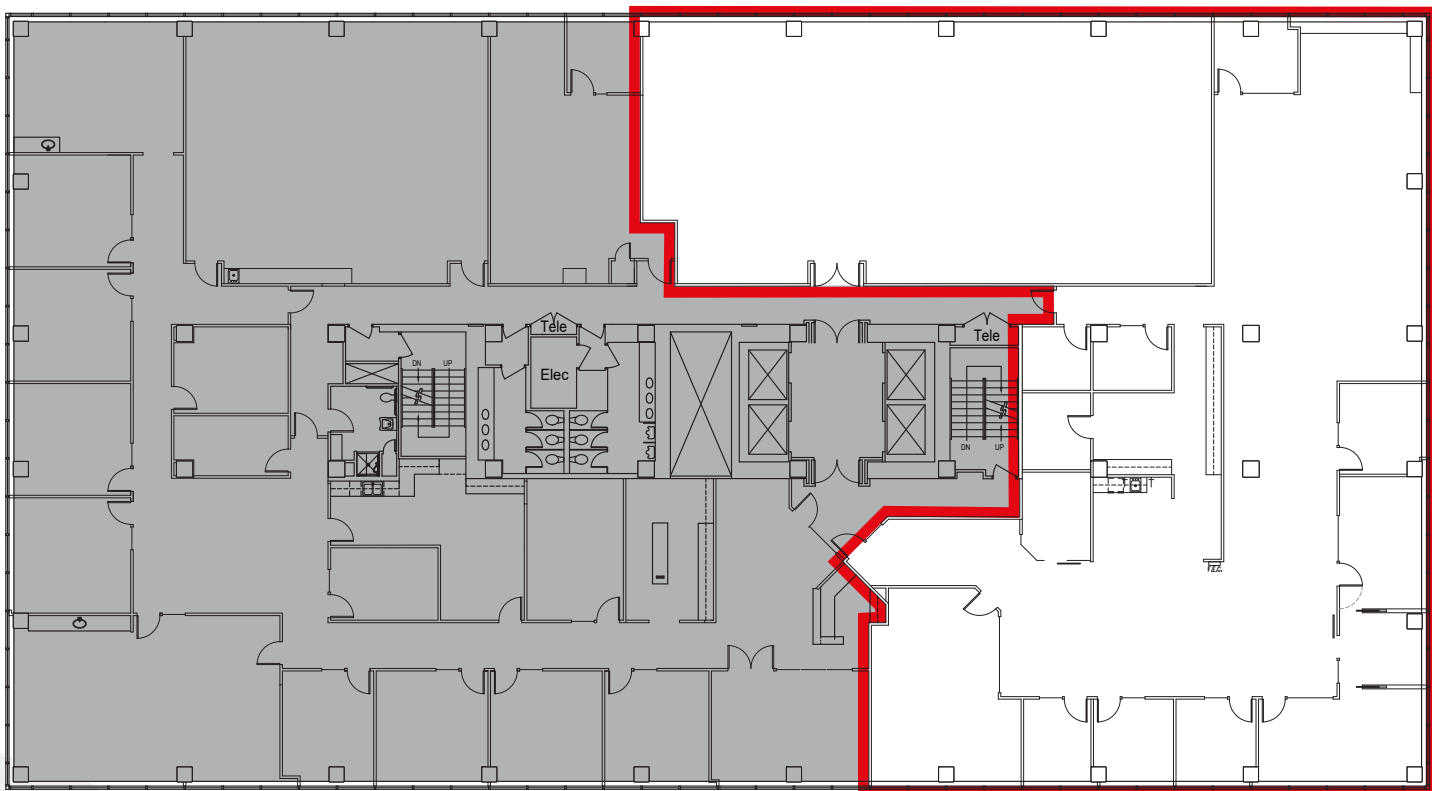

# SeaTac Office Center

## SOUTH TOWER - SUITE 325 & 350

9,379 RSF