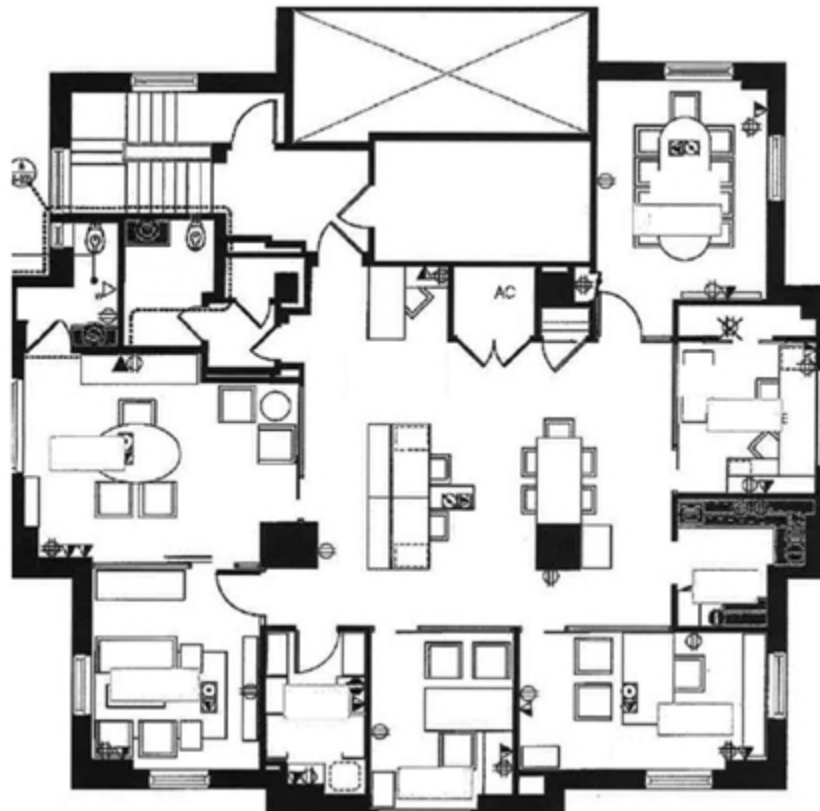

595 MADISON AVENUE

MIDTOWN
MANHATTAN

NEWMARK

AREA: Entire 39th Floor: 3,114 RSF

POSSESSION: Immediate

TERMS: Sublease to December 30, 2024

PROPERTY HIGHLIGHTS

- Spectacular Penthouse
- Extraordinary views
- Light on four sides
- Recently renovated with new paint & carpet
- Wet kitchen
- 2 Private bathrooms
- Furniture available

595 Madison Avenue
MIDTOWN
MANHATTAN

NEWMARK

595 Madison Avenue
MIDTOWN
MANHATTAN

NEWMARK

FLOOR PLAN
3,114 RSF

595 Madison Avenue
MIDTOWN
MANHATTAN

NEWMARK

595 Madison Avenue
MIDTOWN
MANHATTAN