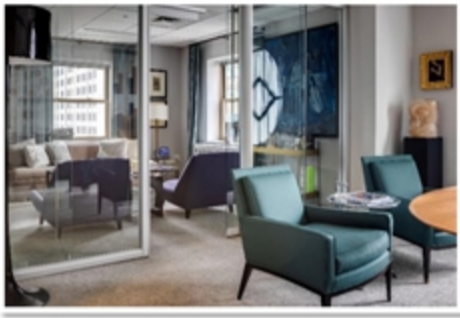

595 Madison Avenue
MIDTOWN
MANHATTAN

NEWMARK

FLOOR PLAN
3,114 RSF