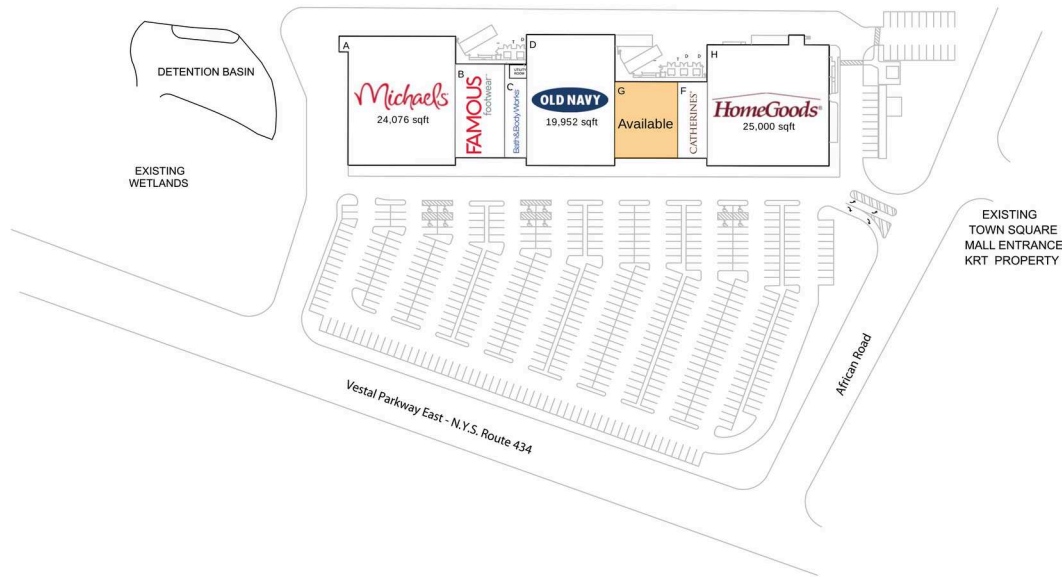

Shoppes at Vestal

Binghamton, NY

42.095, -76.0158

2317 Vestal Parkway East | Vestal, NY 13850

Available Space

G 8,300 SF

Current Retailers

A	Michaels	24,076 SF
B	Famous Footwear	8,000 SF
C	Bath & Body Works	3,000 SF
D	Old Navy	19,952 SF
F	Catherines	4,000 SF
H	HomeGoods	25,000 SF

4077