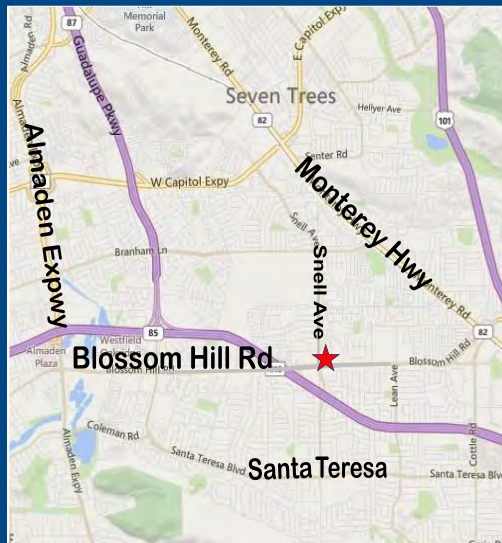

MEACHAM/OPPENHEIMER, INC.
CORFAC INTERNATIONAL
8 No. San Pedro St., Suite 300
San Jose, California 95110
Tel: 408.378.5900
Fax: 408.378.5903
www.moinc.net

FOR FURTHER INFORMATION CONTACT:

David Taxin/Partner
Lic. #00983163
dtaxin@moinc.net
(408) 477-2508 Direct
(408) 378-5900