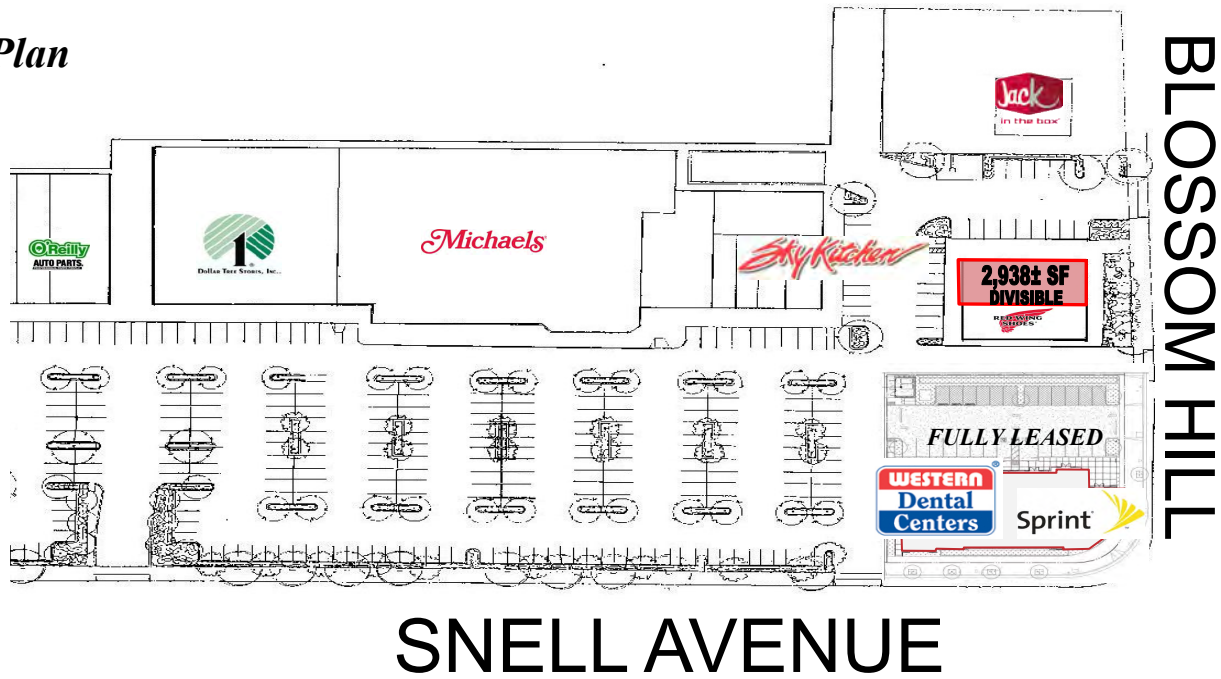

Southgate Shopping Center · 447-A Blossom Hill Rd. • San Jose, California

Site Plan

MEACHAM/OPPENHEIMER, INC.
CORFAC INTERNATIONAL
8 No. San Pedro St., Suite 300
San Jose, California 95110
Tel: 408.378.5900
www.moinc.net

David Taxin/Partner
Lic. #00983163
dtaxin@moinc.net

(408) 378-5900