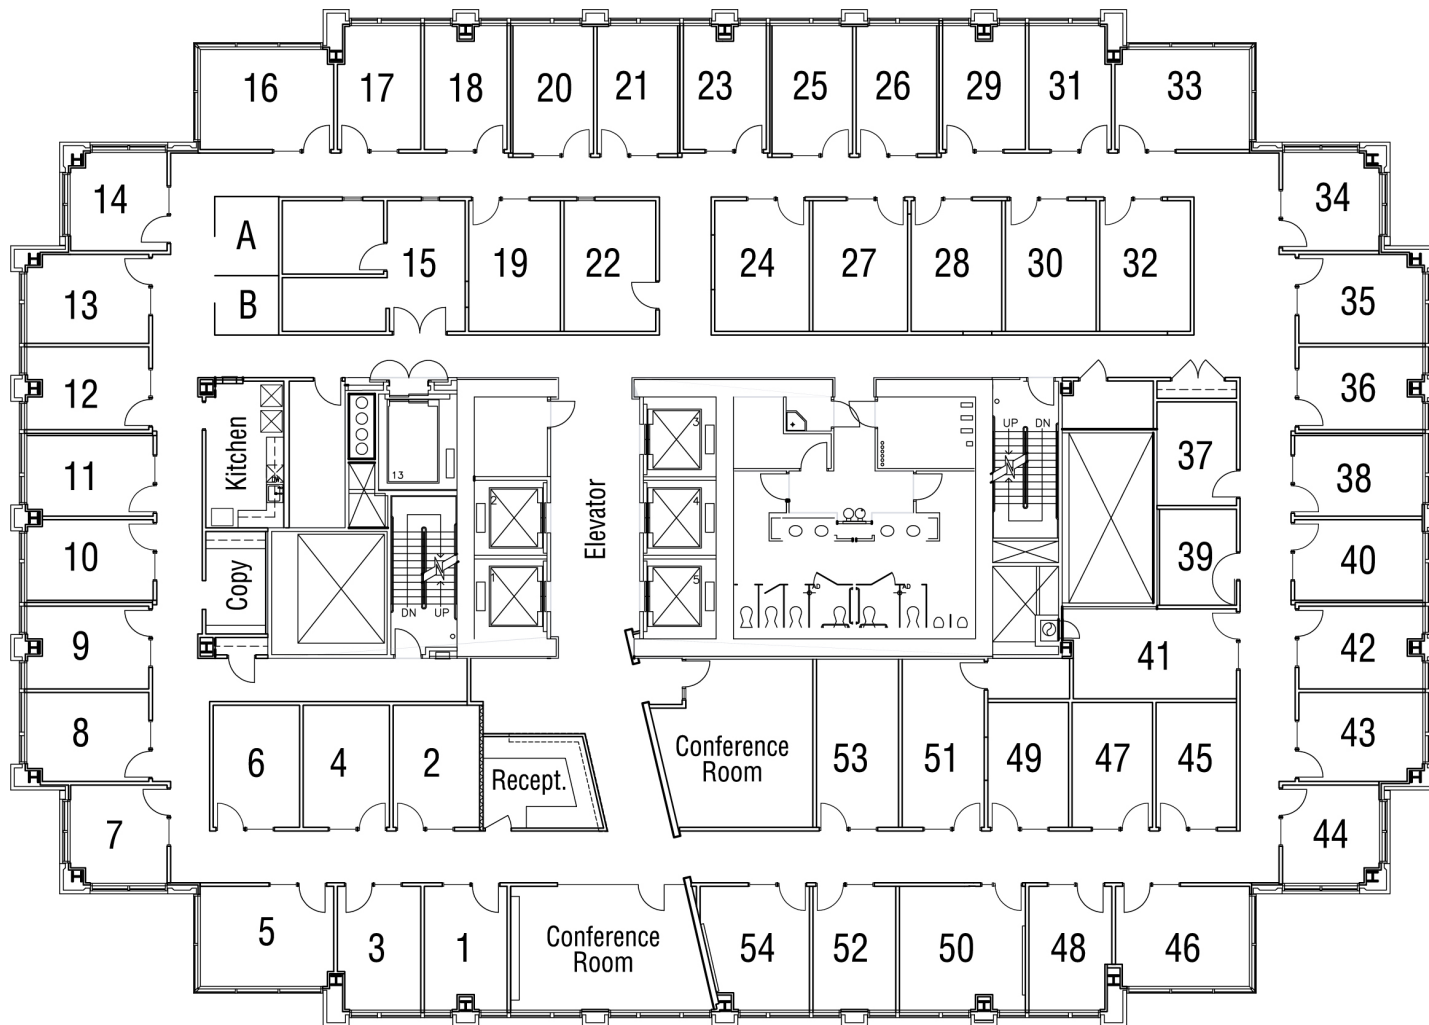

SEATTLE DOWNTOWN

1700 Seventh Avenue, Suite 2100, Seattle, WA 98101

206.357.8400

www.premierworkspaces.com