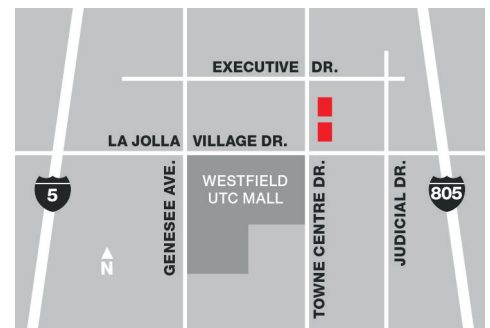

## La Jolla Center

9255 Towne Centre Dr. and 4660 La Jolla Village Dr.

San Diego  
La Jolla UTC

Amplify the prominence of your business at La Jolla Center, two LEED Silver certified high-rise towers offering exclusive amenities. From WiFi-connected outdoor workspaces to a state-of-the-art fitness center, La Jolla Center represents the best of the thriving La Jolla UTC community.

### World Class Features

- 314,000 SF of premium, high-rise workspace
- Flexible floor plates ideal for smaller footprints
- Conference center equipped with AV equipment and WiFi
- On-site Customer Resource Center and award-winning service
- Across from Westfield UTC Mall, with more than 30 dining choices
- Upscale dining at Bistro 24
- Near La Jolla Palms Apartment Homes
- Easy access to the 5, 805, 52 and 56 freeways
- Above market parking ratio