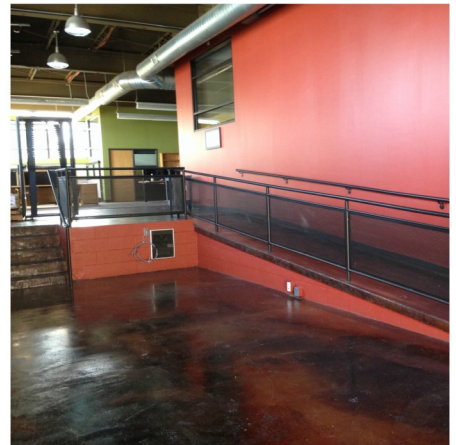

CAPITOL
EQUITIES

FOR LEASE

955 WEST THIRD AVENUE COLUMBUS, OH 43212

Interior Photos