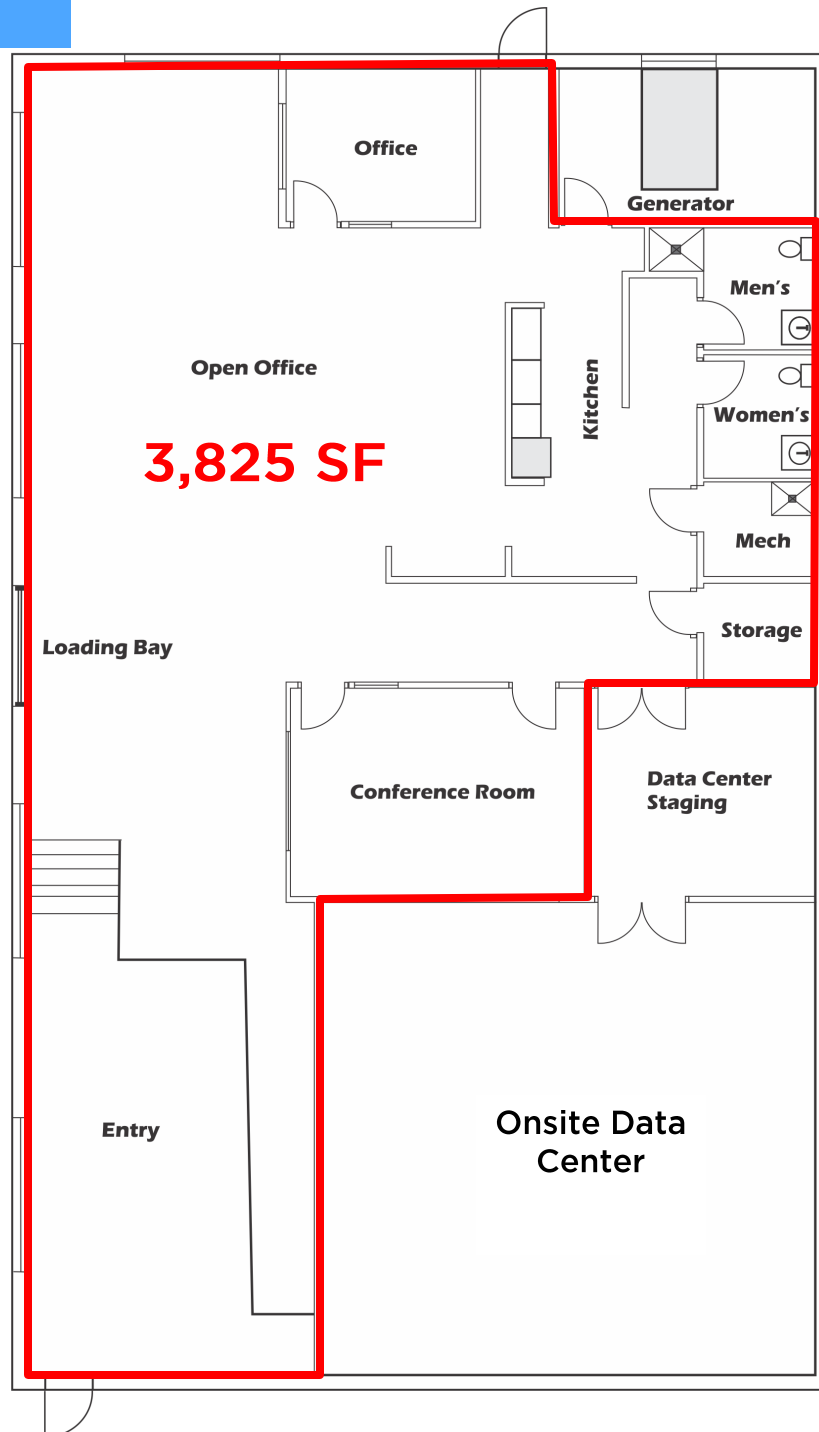

CAPITOL
EQUITIES

FOR LEASE

View all of our properties at capitolequities.com

955 WEST THIRD AVENUE COLUMBUS, OH 43212

LOCATED NEXT TO
GRANDVIEW YARD!

AVAILABLE SF:	3,825
RENTAL RATE:	\$16.50/SF Gross
UTILITIES:	Paid by Tenant
FEATURES:	<ul style="list-style-type: none">- Onsite Tier 2 Data Center- FREE 20 MBPS of Internet- FREE 10 U of rack space- A large entry lobby area- Open offices with high ceilings- Exposed duct work- Conference Room- Kitchenette- Roll-up garage door- Signage Available
PARKING:	Lot and Street Parking Available
LOCATION:	Terrific location next to the Grandview Yard Development & Giant Eagle Market District. Just minutes from Downtown, Route 315 & 670/I-70

CAPITOL
EQUITIES

FOR LEASE

955 WEST THIRD AVENUE COLUMBUS, OH 43212

Floor Plan

CAPITOL
EQUITIES

FOR LEASE

955 WEST THIRD AVENUE COLUMBUS, OH 43212

Interior Photos