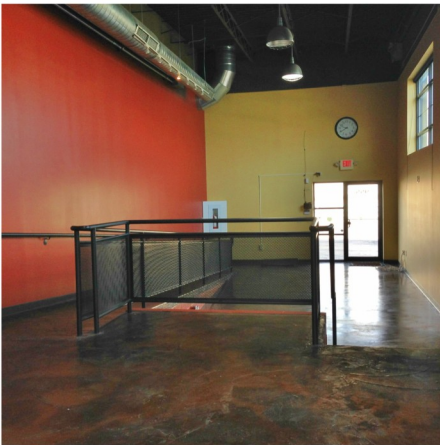

CAPITOL
EQUITIES

FOR LEASE

955 WEST THIRD AVENUE COLUMBUS, OH 43212

Interior Photos