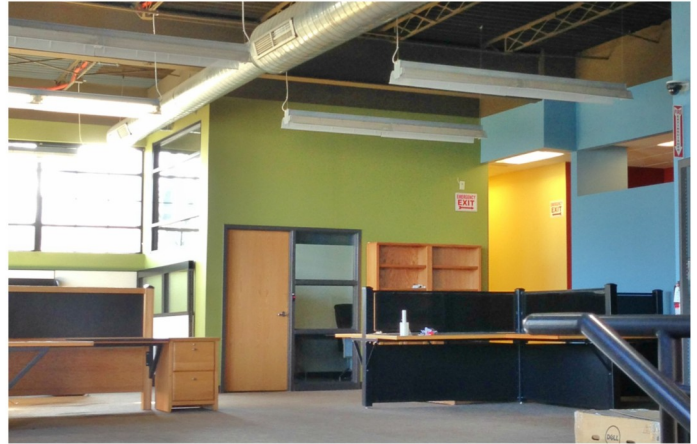

CAPITOL
EQUITIES

FOR LEASE

955 WEST THIRD AVENUE COLUMBUS, OH 43212

Interior Photos