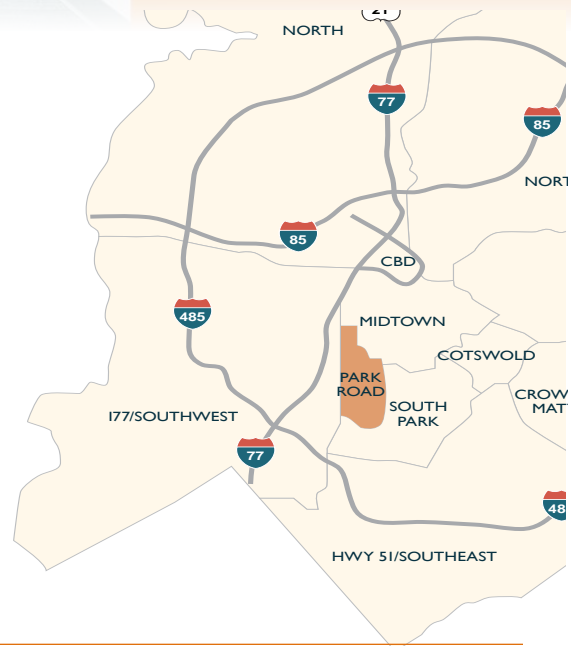

PROPERTY OVERVIEW

1515 Montford Park offers unique, creative spaces tailored to meet your every need:

- 1 Smaller floorplates provide for higher visibility
- 2 Superb panoramic views of Charlotte's Uptown and SouthPark skylines
- 3 Unmatched access to an eclectic mix of local amenities
- 4 Easily accessible for regional commuters
- 5 On-site tenant lounge & outdoor terrace
- 6 Local ownership