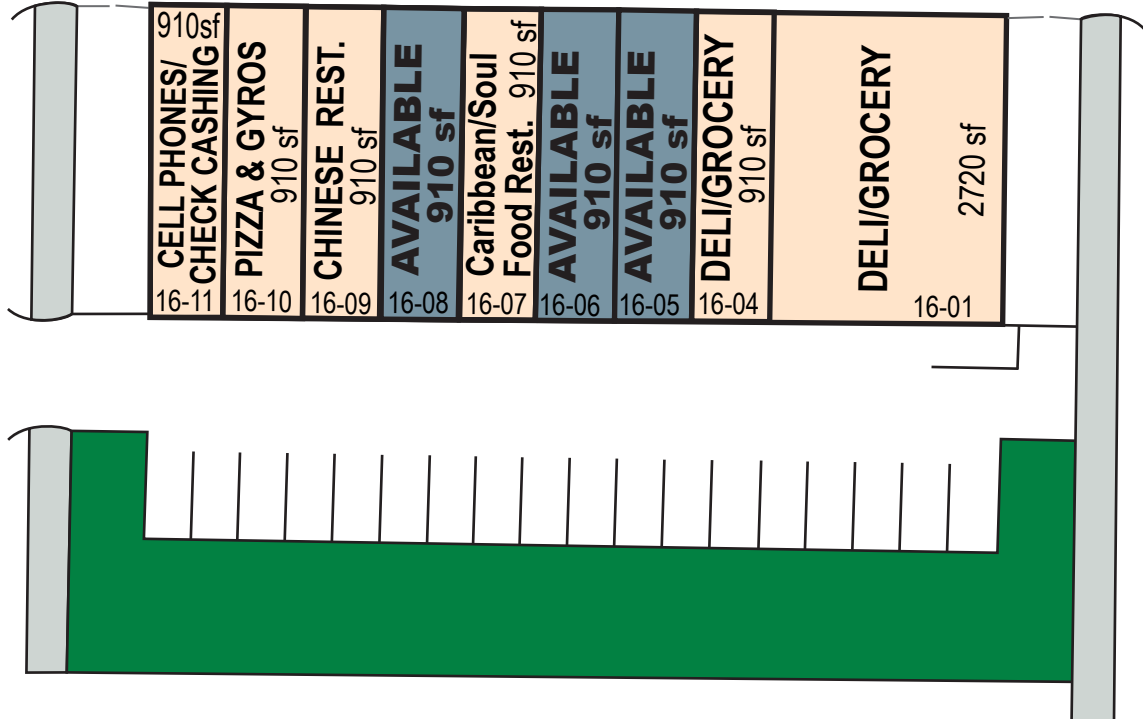

16 Middle Country Rd.  
Coram, NY 11727

FIFE DRIVE

ERNA DRIVE

CELL PHONES/ CHECK CASHING	910 sf	16-11
PIZZA & GYROS	910 sf	16-10
CHINESE REST.	910 sf	16-09
AVAILABLE	910 sf	16-08
Caribbean/Soul Food Rest.	910 sf	16-07
AVAILABLE	910 sf	16-06
AVAILABLE	910 sf	16-05
DELI/GROCERY	910 sf	16-04
DELI/GROCERY	2720 sf	16-01