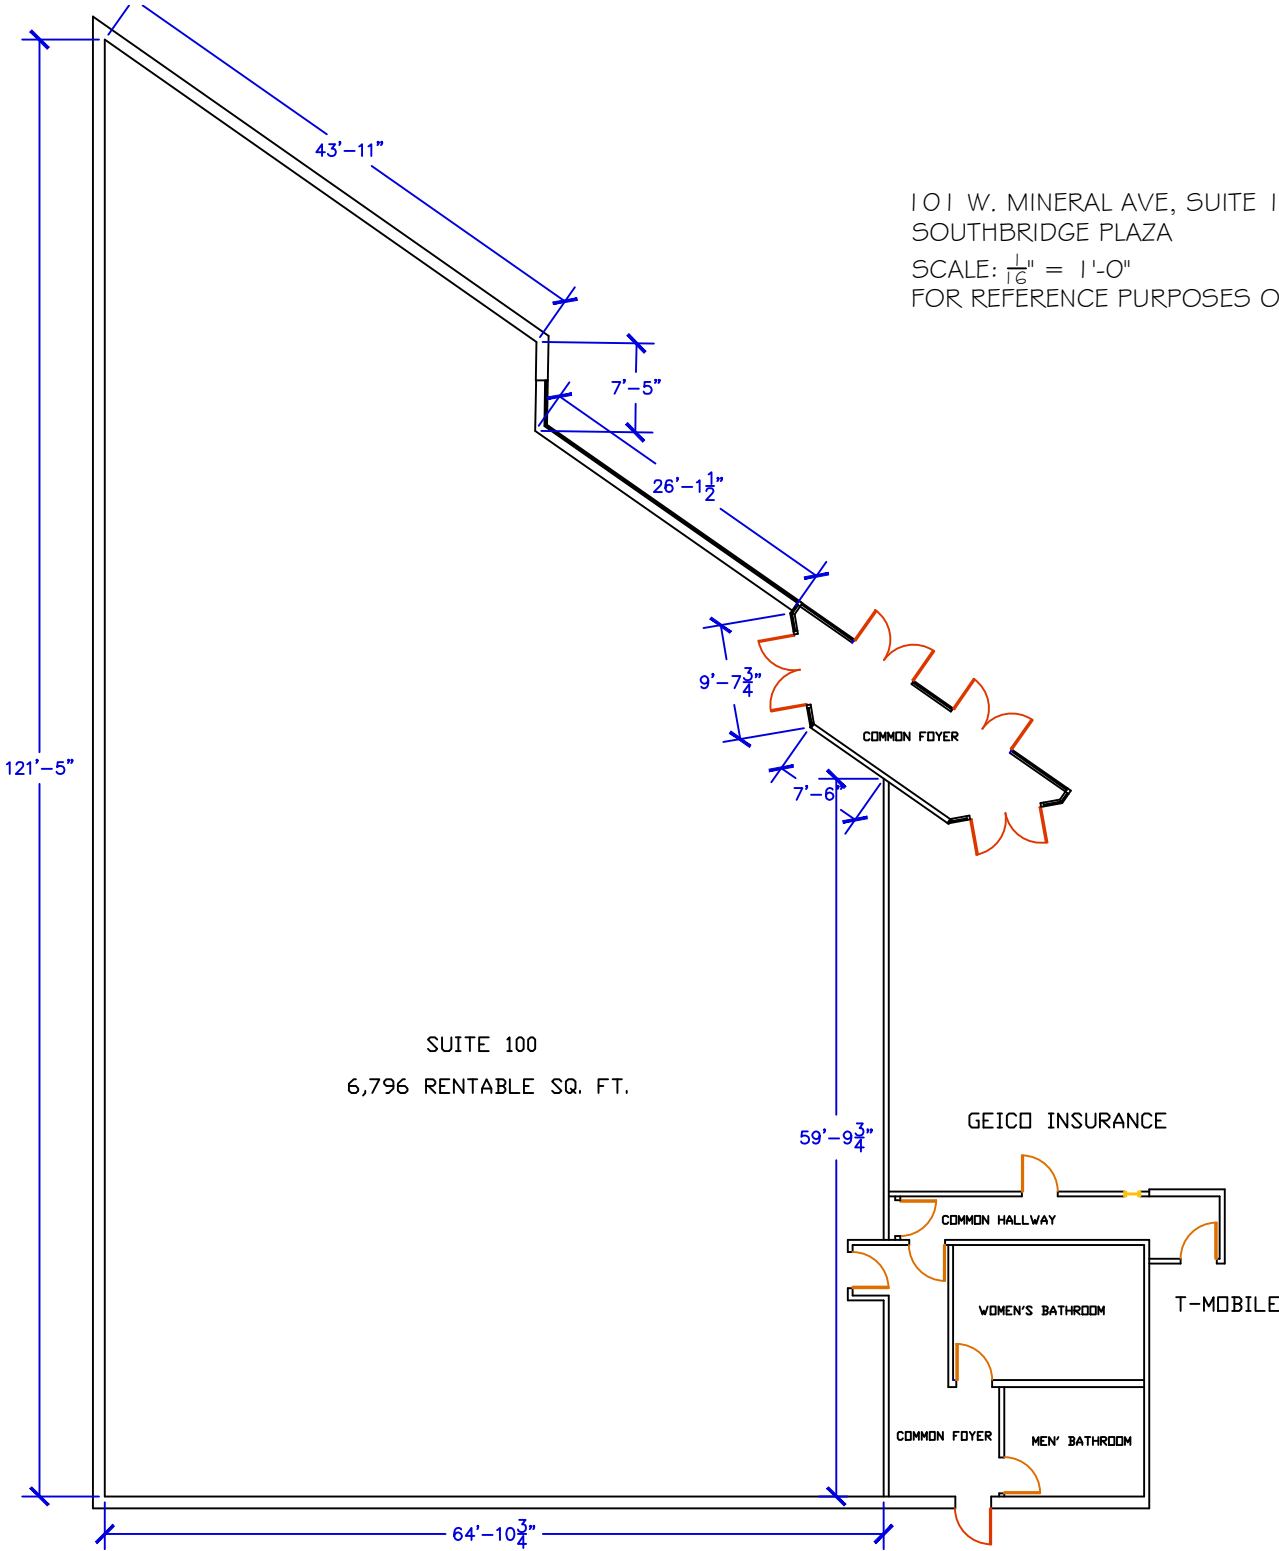

101 W. MINERAL AVE, SUITE 100
SOUTHBRIDGE PLAZA
SCALE: $\frac{1}{16}'' = 1'-0''$
FOR REFERENCE PURPOSES ONLY.

SUITE 100
6,796 RENTABLE SQ. FT.

GEICO INSURANCE
COMMON HALLWAY
WOMEN'S BATHROOM
T-MOBILE
COMMON FOYER
MEN' BATHROOM