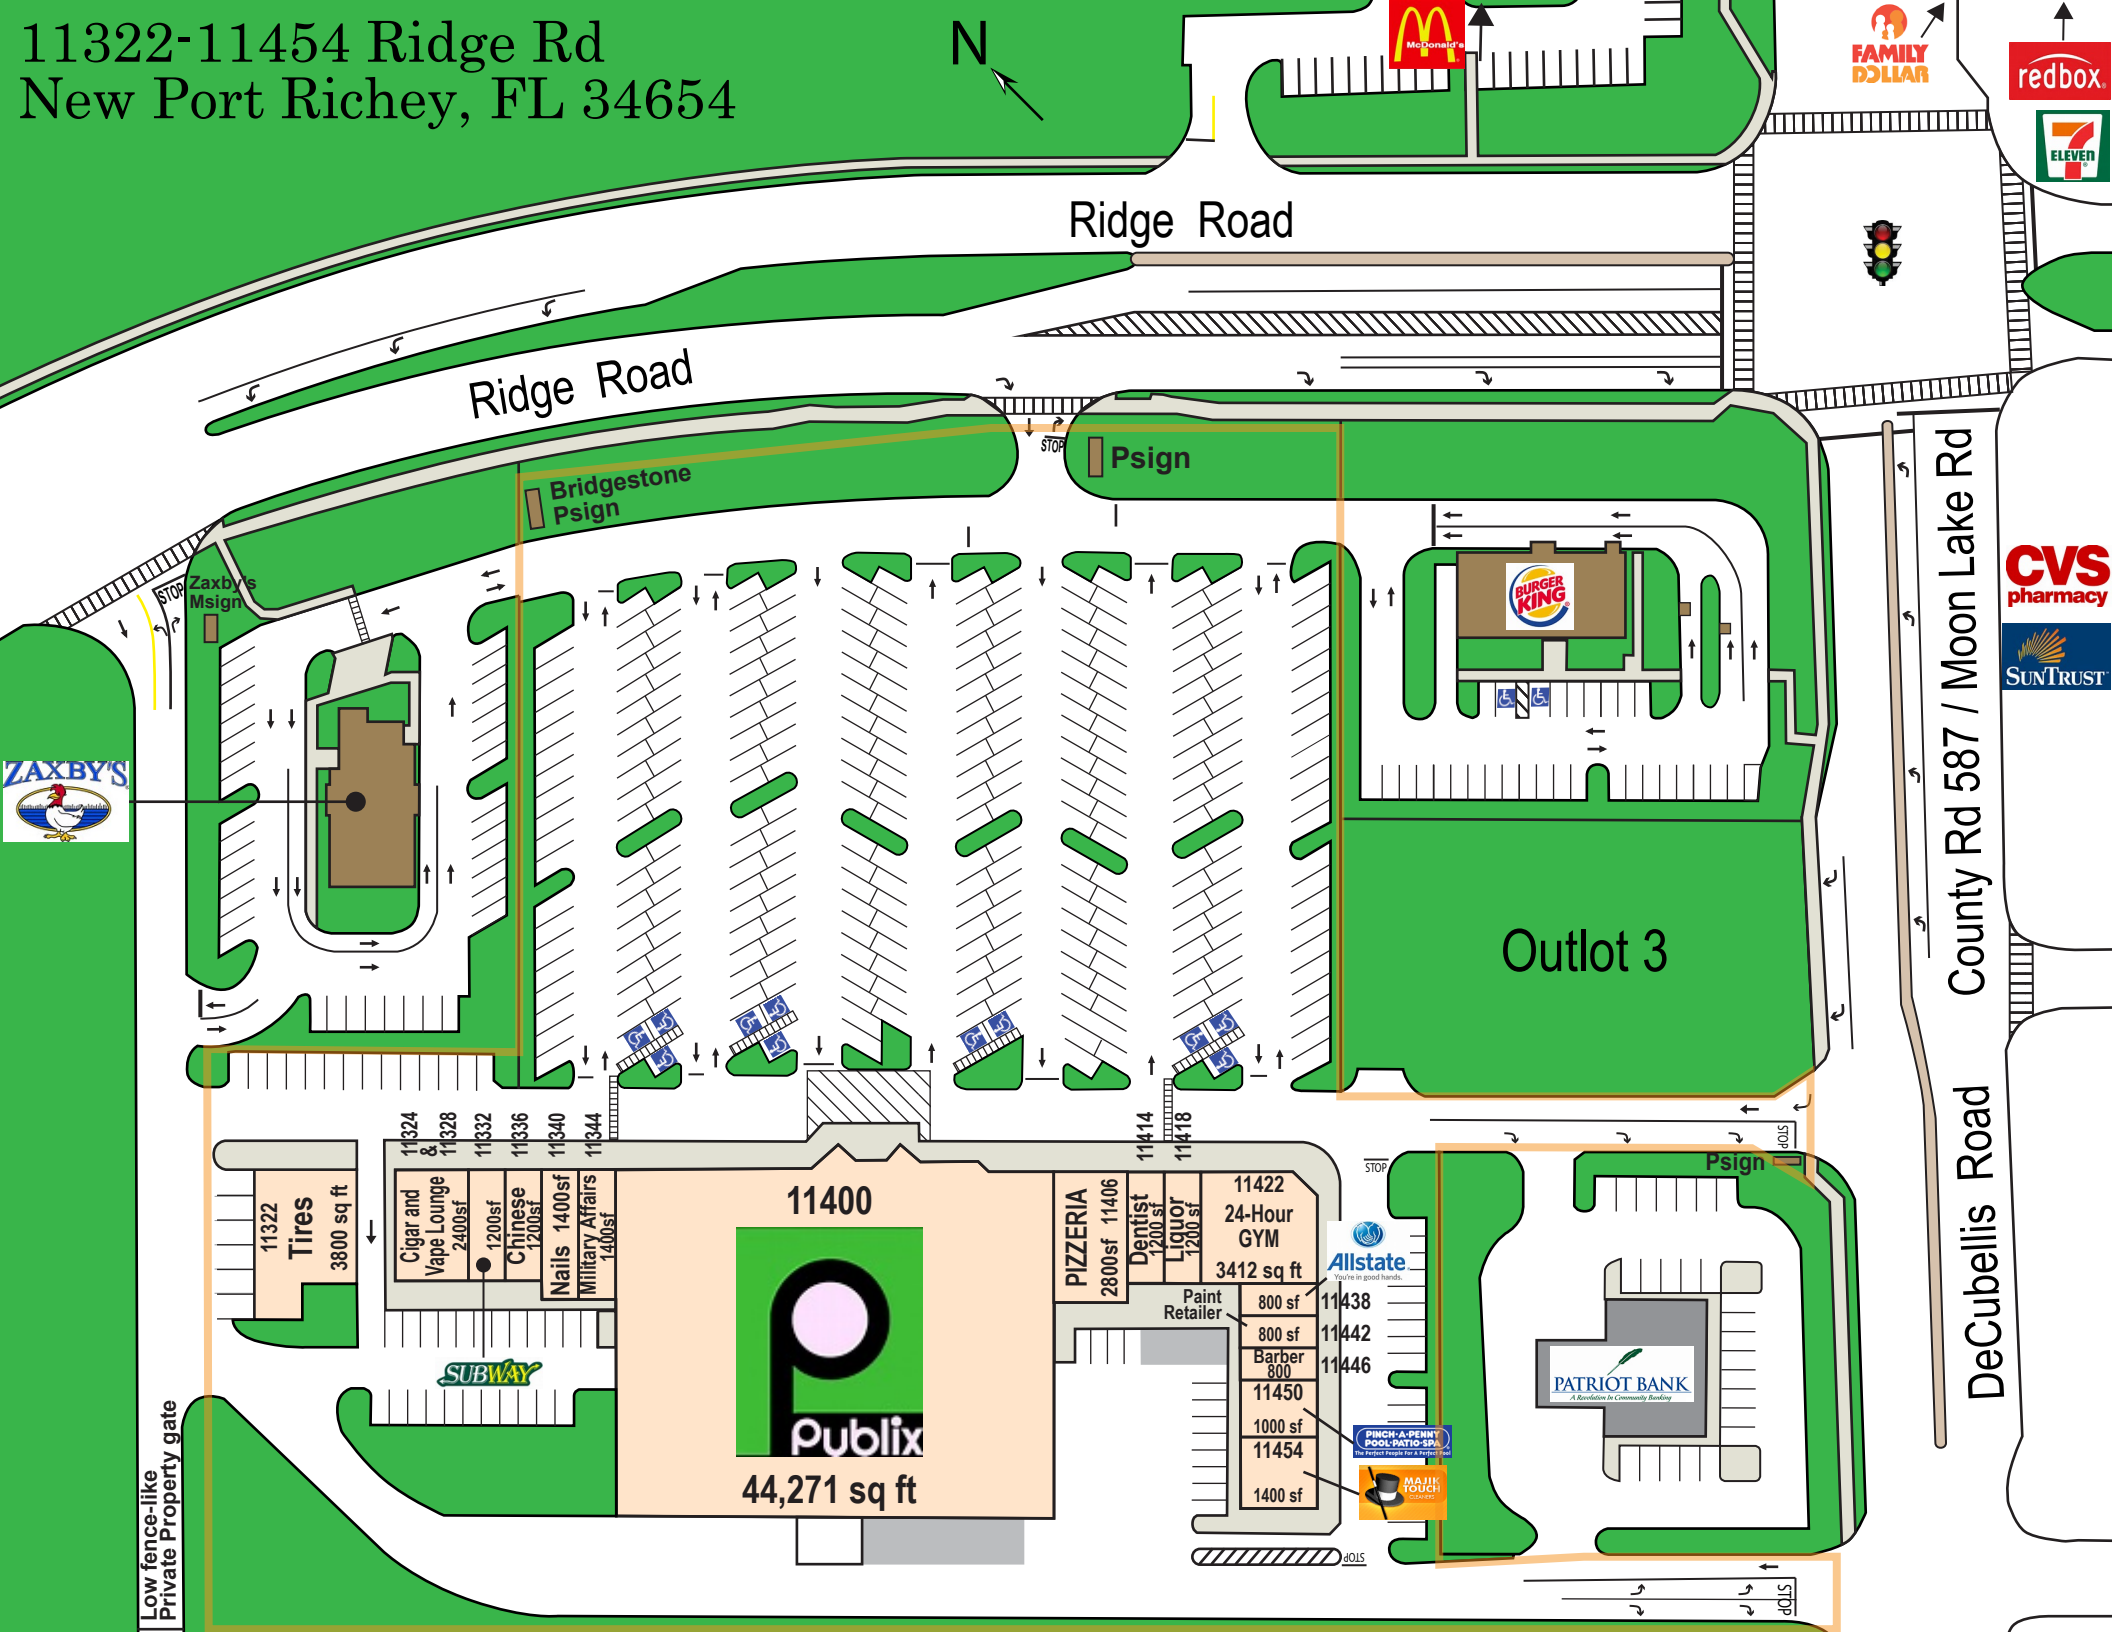

11322-11454 Ridge Rd  
 New Port Richey, FL 34654

Ridge Road

Ridge Road

County Rd 587 / Moon Lake Rd  
 DeCubellis Road

Bridgestone Psign

Psign

Outlot 3

11400

44,271 sq ft

11422

24-Hour GYM

800 sf

800 sf

Barber 800

11450

1000 sf

11406

Dentist

1200 sf

11414

Liquor

1200 sf

11418

3412 sq ft