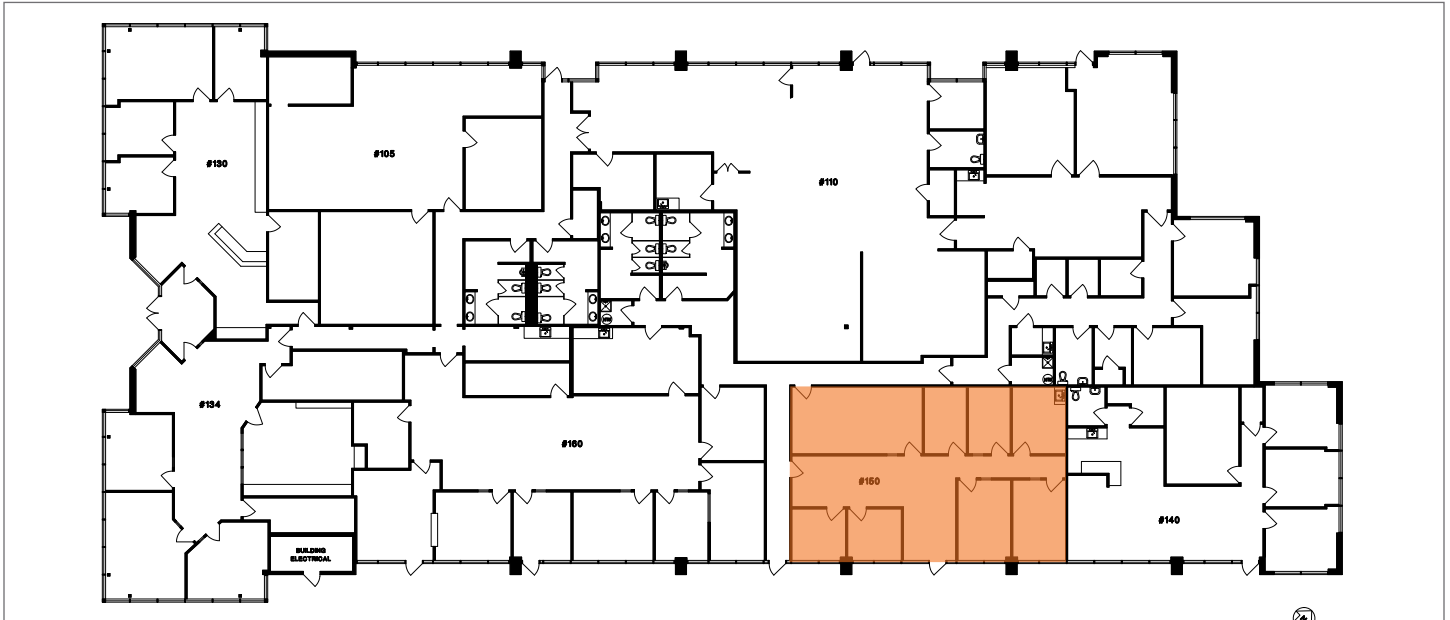

Location

Contact

Brian Clapp
206.248.7316
bclapp@kiddermathews.com

Matt Wood, SIOR
206.248.7306
mwood@kiddermathews.com

Todd Battison
206.296.9621
toddb@kiddermathews.com

Fairway Center

Building A, Suite A150 - 1,805 RSF