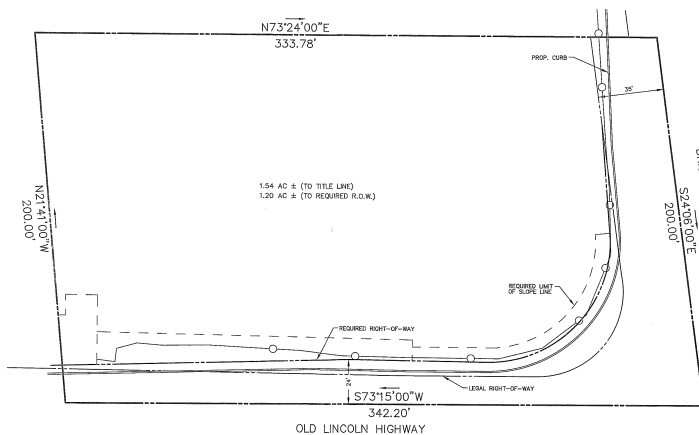

# For Sale

**1.2 acres - Prime development site now available**

- Located on the northeast corner of the high traffic intersection of Bristol Rd and Old Lincoln Highway
- Site plan:

**4118 E Bristol Rd  
Trevose, PA 19053**