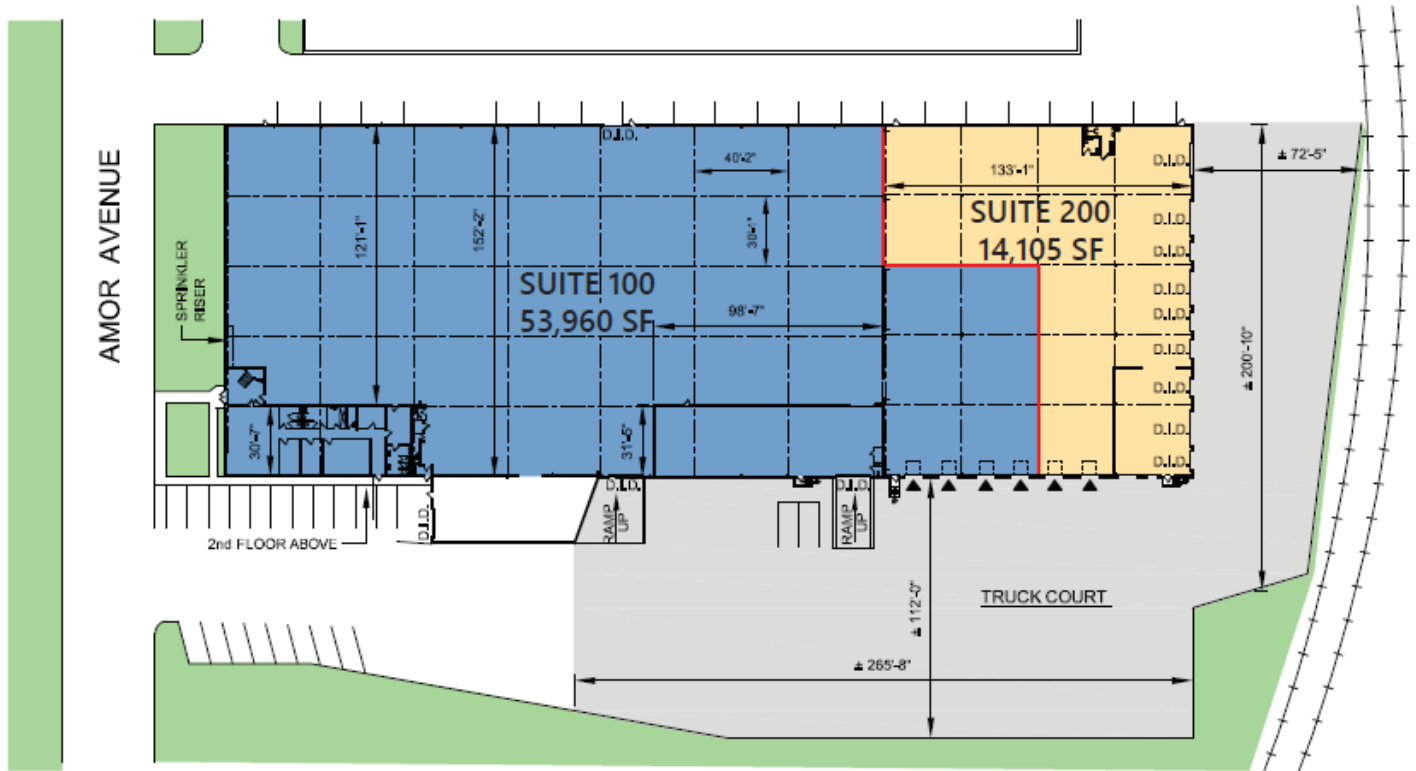

14,105 SF

Industrial Space For Lease

JLL
Chris Hile
chris.hile@am.jll.com
ph +1 201 528 4416
cell +1 201 304 3427
One Meadowlands Plaza
Suite 804
East Rutherford, NJ 07073 USA

JLL
Jenna Imperatore
jenna.imperatore@am.jll.com
ph +1201 528 4418
cell +1 908 436 7474
One Meadowlands Plaza
Suite 804
East Rutherford, NJ 07073 USA

JLL
Michael Palmeri
michael.palmeri@am.jll.com
ph +1 201 528 4420
cell +1 908 361 2461
One Meadowlands Plaza
Suite 804
East Rutherford, NJ 07073 USA

Prologis
Jason Tenenbaum
jtenenbaum@prologis.com
ph +1 201 635 6022
cell +1 908 472 0611
One Meadowlands Plaza
Suite 100
East Rutherford, NJ 07073 USA