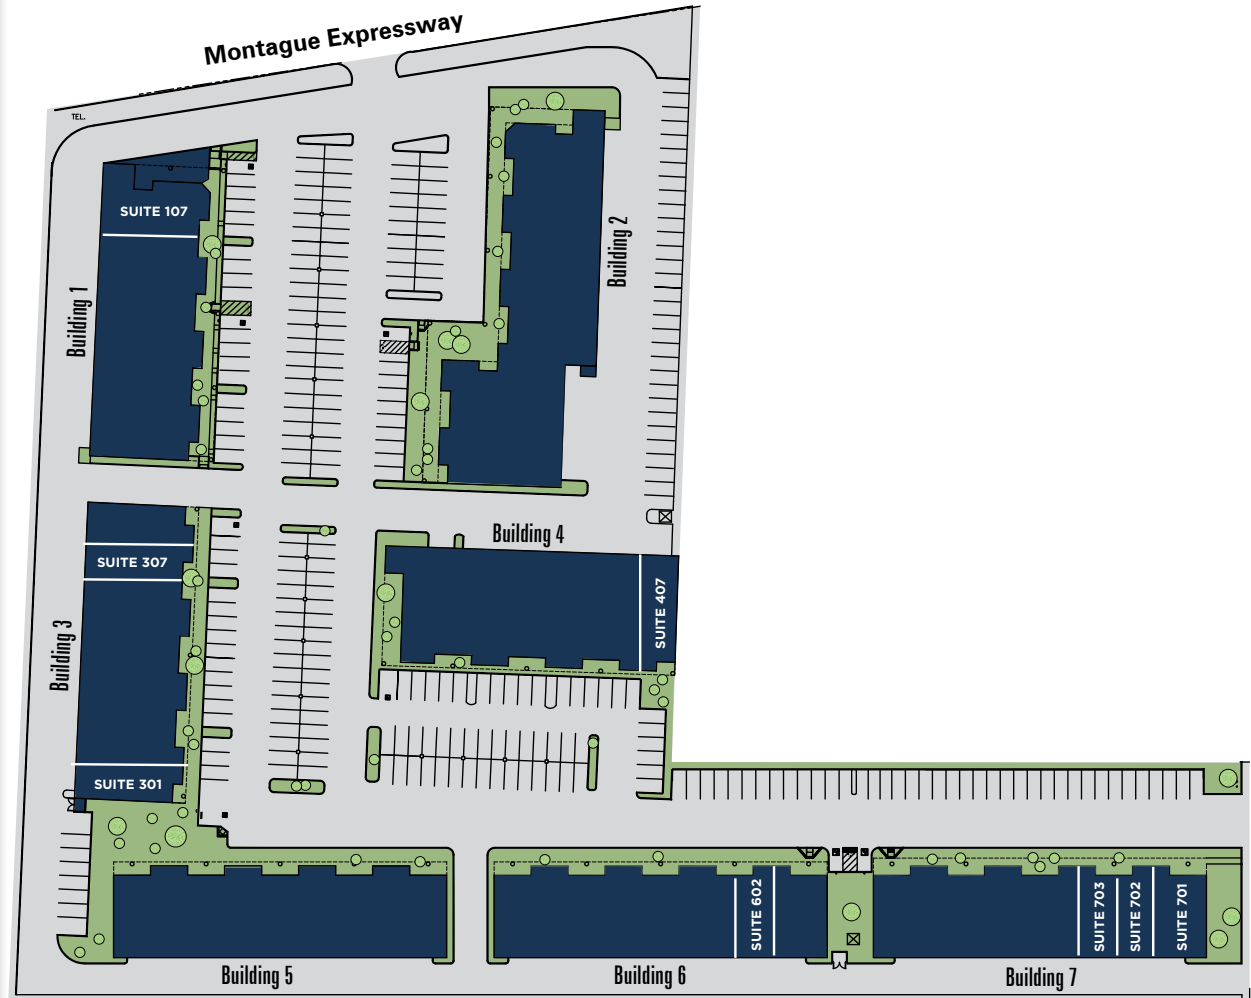

Available Suites

Suite 602	LEASE PENDING	1,440 sf
Suite 702		1,440 sf
Suite 703	MARKET READY	1,440 sf
Suite 301	LEASE PENDING	1,680 sf
Suite 307	11/20	1,680 sf
Suite 406	LEASED	1,800 sf
Suite 407	MARKET READY	1,800 sf
Suite 701		2,160 sf
Suite 401	LEASED	2,727 sf
Suite 107	MARKET READY	2,730 sf

PACTRUST BUSINESS CENTER

San Jose, California

UPDATED SEPTEMBER 2020