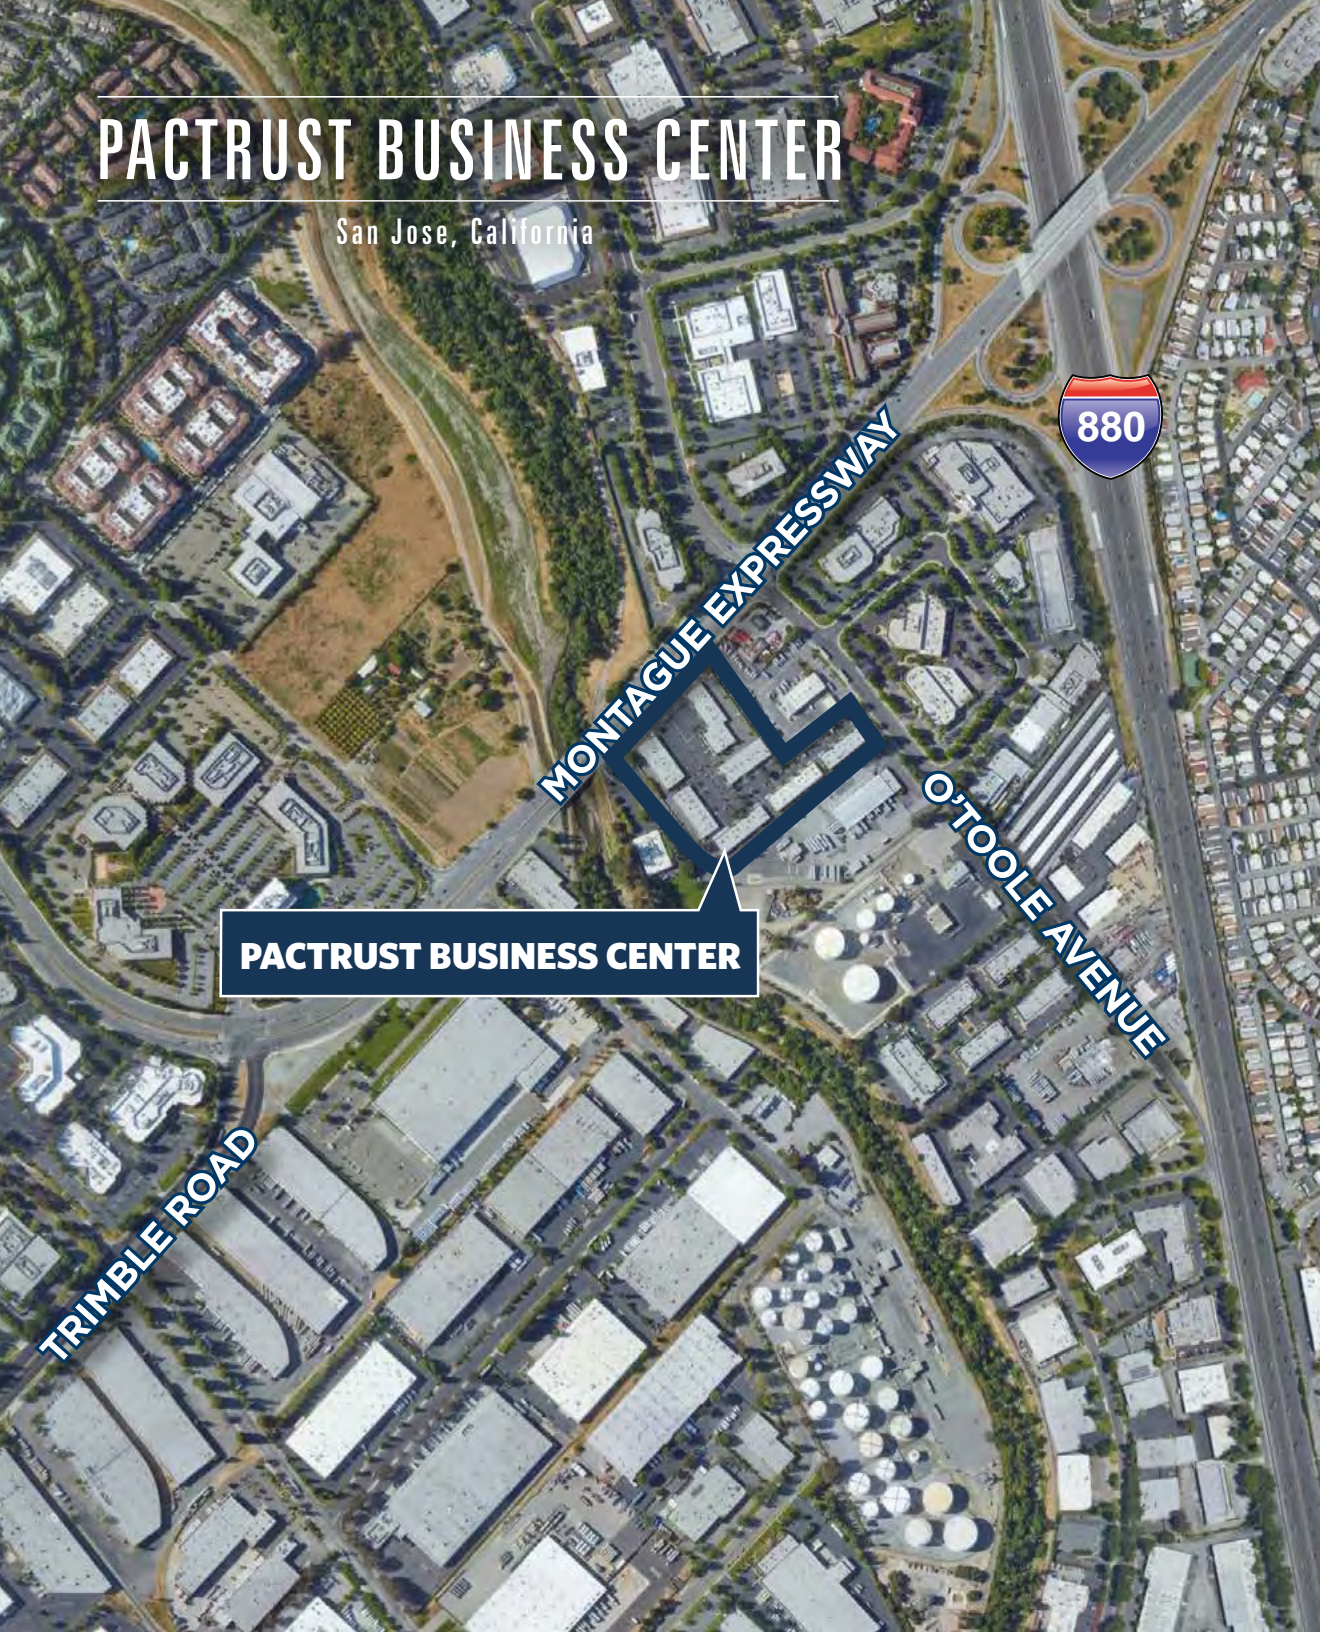

PACTRUST BUSINESS CENTER

San Jose, California

UPDATED SEPTEMBER 2020

PACTRUST BUSINESS CENTER

San Jose, California

Location

- Excellent access to Interstate 880 and Highway 101
- Optimal North San Jose location with unparalleled access
- Great parking with 3.0/1,000 ratio near building entrances

HOTELS

- 38 Sonesta Silicon Valley
- 39 Homewood Suites
- 40 Hotel Sierra Suites
- 41 Sheraton
- 42 Biltmore Hotel and Suites

PACTRUST BUSINESS CENTER

SEVEN CLASS A OFFICE / FLEX BUILDINGS

PACTRUST
BUSINESS CENTER
MONTAGUE EXPRESSWAY