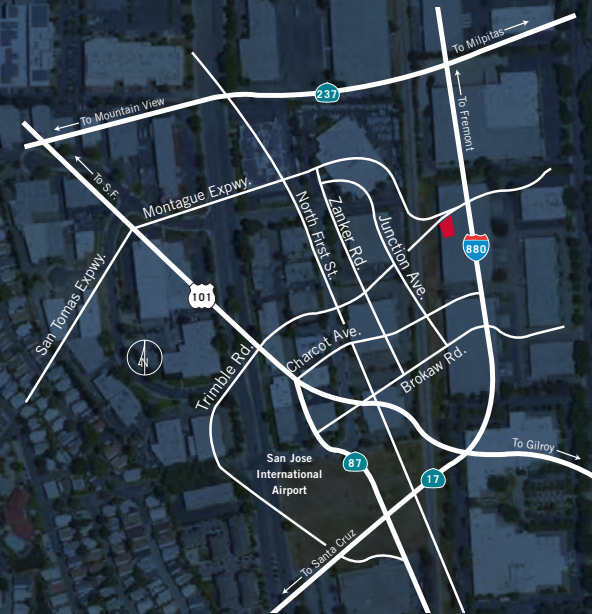

PACTRUST BUSINESS CENTER

San Jose, California

UPDATED SEPTEMBER 2020

PACTRUST BUSINESS CENTER

San Jose, California

Location

- Excellent access to Interstate 880 and Highway 101
- Optimal North San Jose location with unparalleled access
- Great parking with 3.0/1,000 ratio near building entrances

PACSTRUST BUSINESS CENTER

San Jose, California

Amenities Map

RESTAURANTS

- 1 Beryl's Place
- 2 Burger King
- 3 Chipotle Mexican Grill
- 4 Cold Stone
- 5 Falafel's N More
- 6 Halal Gyro Express & Kebabs
- 7 Hobee's Restaurant
- 8 IGrill
- 9 Jamba Juice
- 10 Jersey Mike's Subs
- 11 La Catalana
- 12 Lazio Bar
- 13 Mezbaan
- 14 Olives Greek Café
- 15 Okayama Express
- 16 Peet's Coffee & Tea
- 17 Peony Seafood (
- 18 Philly 's Cheesesteaks & Wings
- 19 Piatti's Restaurant
- 20 Pho Viet (E6)
- 21 Posh Bagel
- 22 Prolific Oven
- 23 Premier Pizza
- 24 Red Robin
- 25 Round Table
- 26 Sendo Sushi
- 27 Smashburger
- 28 Specialties Café
- 29-31 Starbucks
- 32-33 Subway
- 34 The Bistro
- 35 Thai Orchid
- 36 Togo's
- 37 Una Mas