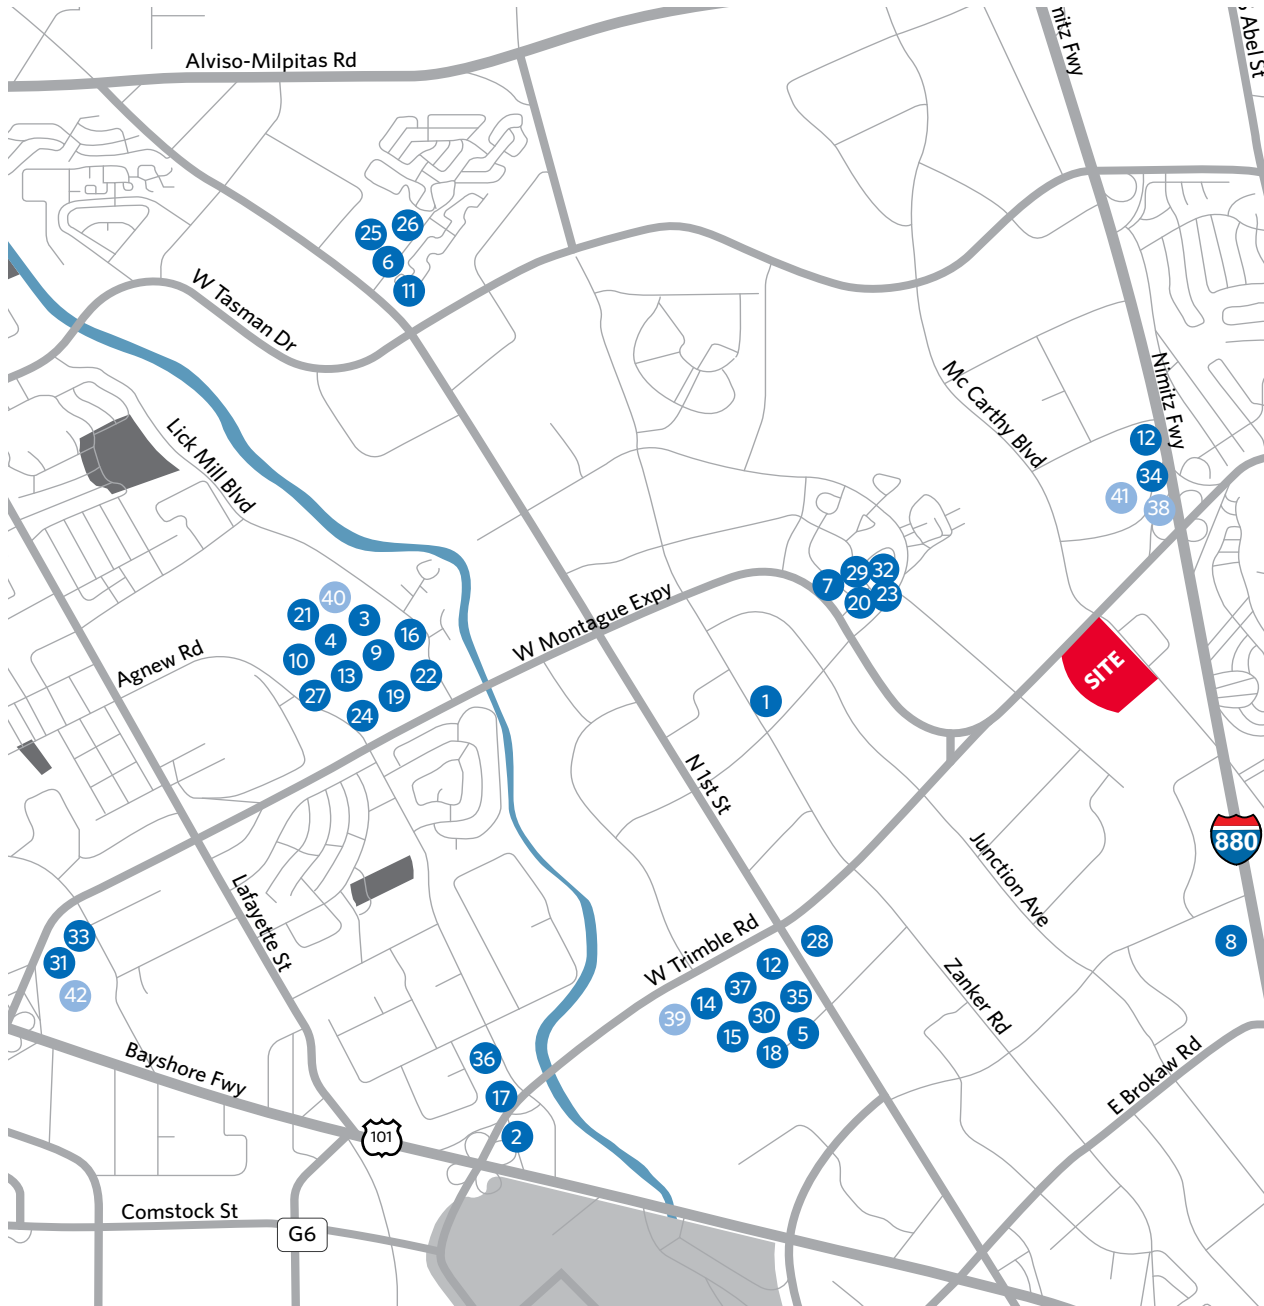

PACTRUST BUSINESS CENTER

San Jose, California

UPDATED SEPTEMBER 2020

PACTRUST BUSINESS CENTER

San Jose, California

Location

- Excellent access to Interstate 880 and Highway 101
- Optimal North San Jose location with unparalleled access
- Great parking with 3.0/1,000 ratio near building entrances

PACSTRUST BUSINESS CENTER

San Jose, California

Amenities Map

RESTAURANTS

- 1 Beryl's Place
- 2 Burger King
- 3 Chipotle Mexican Grill
- 4 Cold Stone
- 5 Falafel's N More
- 6 Halal Gyro Express & Kebabs
- 7 Hobee's Restaurant
- 8 IGrill
- 9 Jamba Juice
- 10 Jersey Mike's Subs
- 11 La Catalana
- 12 Lazio Bar
- 13 Mezbaan
- 14 Olives Greek Café
- 15 Okayama Express
- 16 Peet's Coffee & Tea
- 17 Peony Seafood (
- 18 Philly 's Cheesesteaks & Wings
- 19 Piatti's Restaurant
- 20 Pho Viet (E6)
- 21 Posh Bagel
- 22 Prolific Oven
- 23 Premier Pizza
- 24 Red Robin
- 25 Round Table
- 26 Sendo Sushi
- 27 Smashburger
- 28 Specialties Café
- 29-31 Starbucks
- 32-33 Subway
- 34 The Bistro
- 35 Thai Orchid
- 36 Togo's
- 37 Una Mas

HOTELS

- 38 Sonesta Silicon Valley
- 39 Homewood Suites
- 40 Hotel Sierra Suites
- 41 Sheraton
- 42 Biltmore Hotel and Suites

PACTRUST BUSINESS CENTER

SEVEN CLASS A OFFICE / FLEX BUILDINGS

PACTRUST
BUSINESS CENTER
MONTAGUE EXPRESSWAY