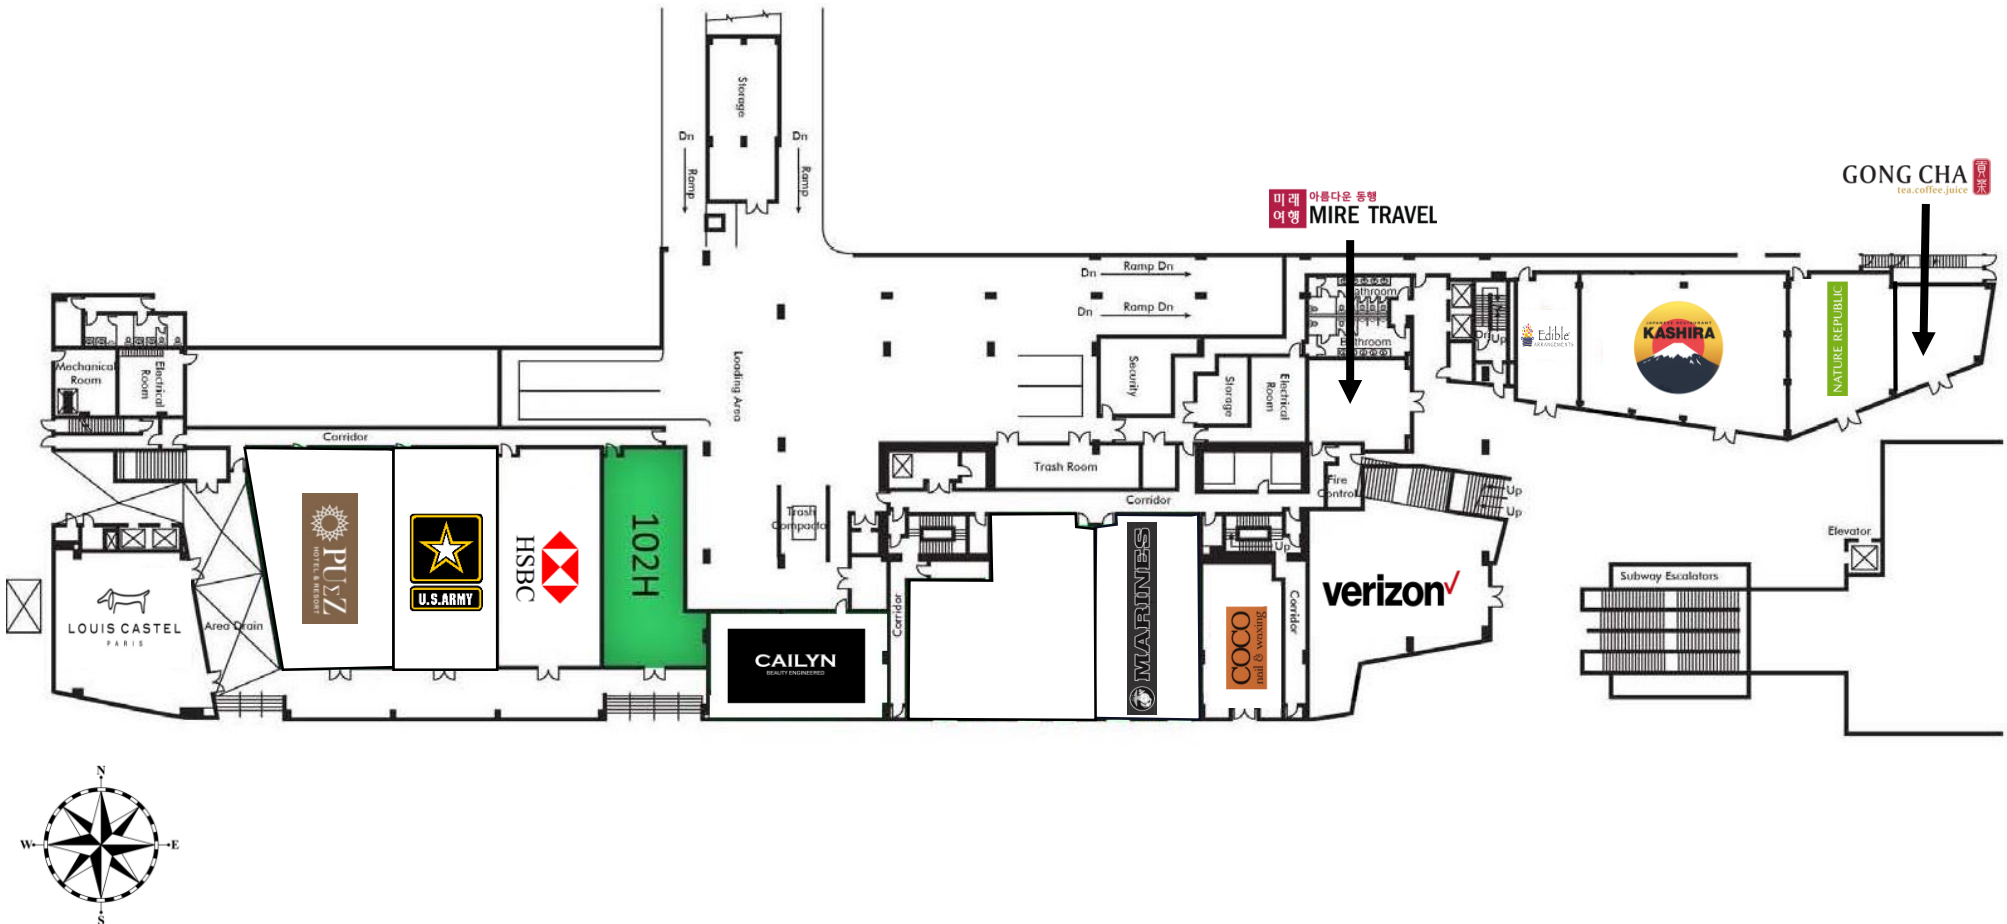

Property Information

- Address:** 3785 Wilshire Blvd.
Los Angeles, CA 90010
- Price per SF:** First Floor: \$ 3.00 + NNN
Second Floor: \$2.50/ \$3.00 + NNN
Suite 228 D-F: \$4.00 + NNN
- Project Size:** 333,324 SF
41,000 SF (Retail)
- Parking:** 150 Parking spaces
(3.7 per 1,000)

Co-Anchors:

Property Information

- ✓ Fully improved Beauty Salon – Suite 228 D-F
- ✓ NEC of Wilshire Boulevard and Western Ave.
- ✓ Retail fronts entire block of Western Ave.
- ✓ 150 parking spaces for retail in underground garage.
- ✓ Adjacent to MTA Metro Station (Purple Line.)
- ✓ One of the highest density neighborhoods in the U.S. (±633,625 residents within a three mile radius)

First Floor Site Plan

AVAILABILITY

Unit 102H: 851 sq. ft.

Second Floor Site Plan

AVAILABILITY

Unit 228A: 1,626 sq. ft.

Unit 228D-F: 3,667 sq. ft. (Improved Beauty Salon)

Demographics	1 Mile	3 Mile	5 Mile
2015 Total Population	106,287	650,192	1,220,833
2015 Households	41,974	242,022	469,423
% Population Growth 2015-2020	4.23%	3.17%	3.17%
% Household Growth 2015-2020	4.03%	3.08%	3.10%
2015 Household Income: Average	\$34,789	\$34,445	\$38,490