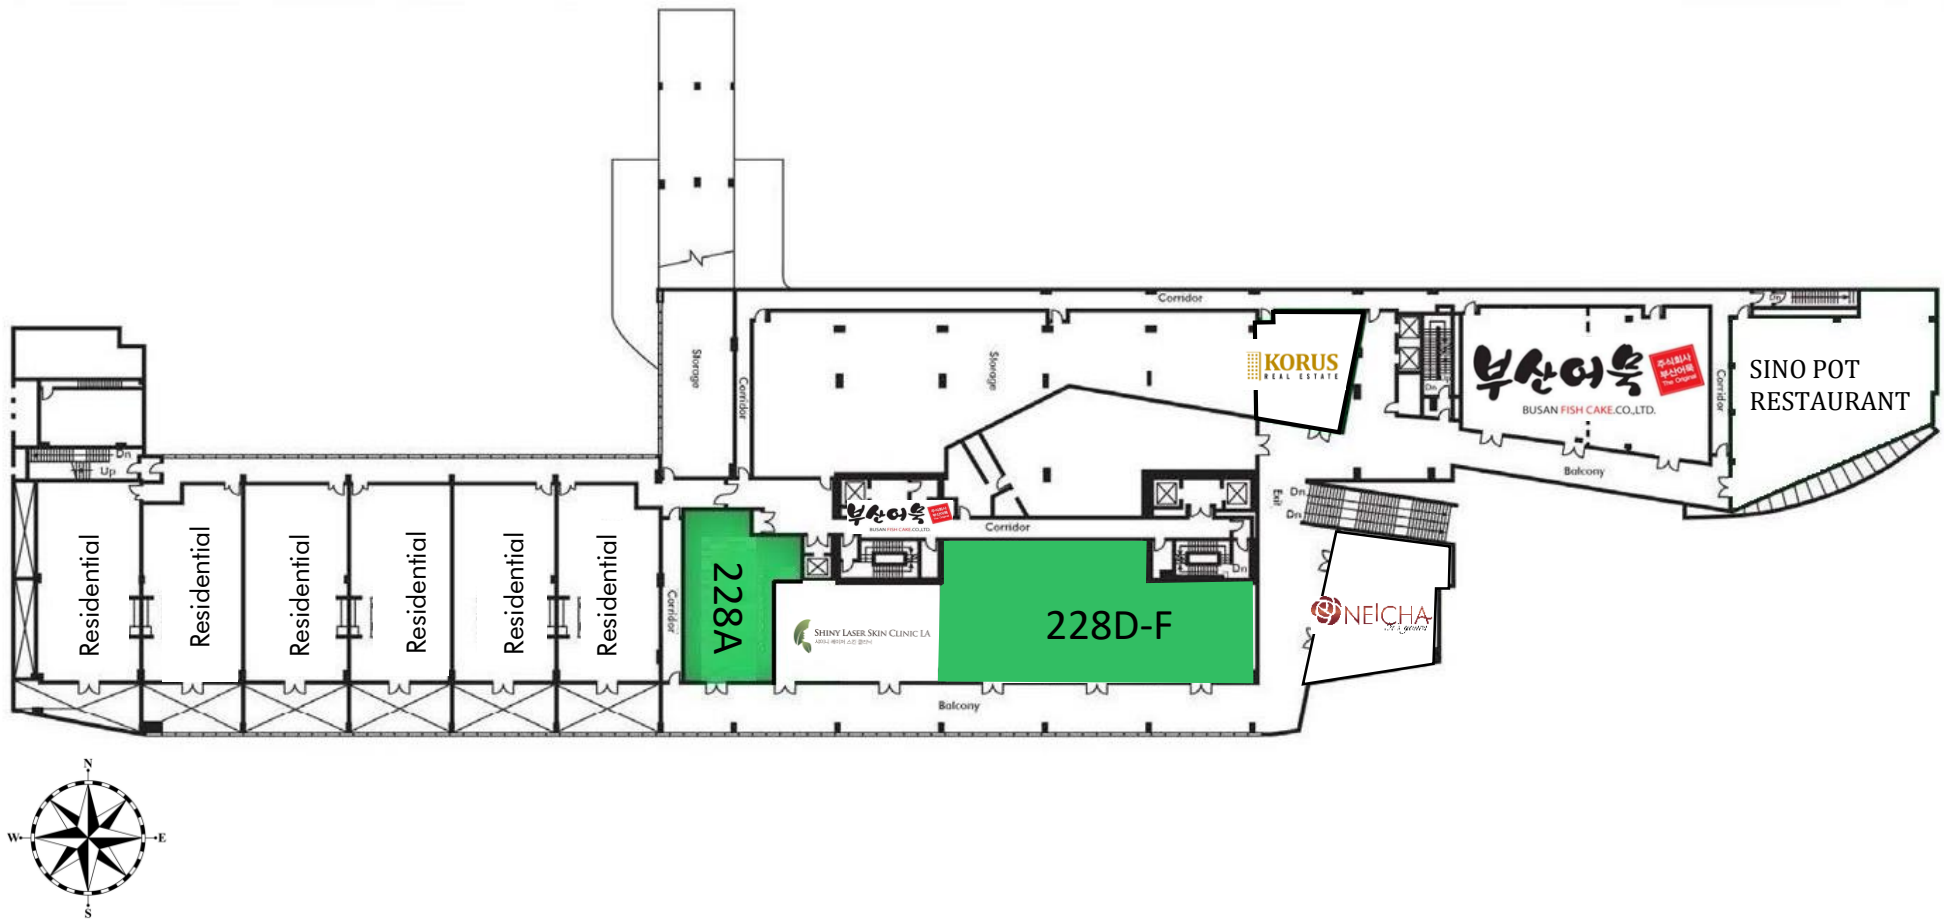

Property Information

- Address:** 3785 Wilshire Blvd.
Los Angeles, CA 90010
- Price per SF:** First Floor: \$ 3.00 + NNN
Second Floor: \$2.50/ \$3.00 + NNN
Suite 228 D-F: \$4.00 + NNN
- Project Size:** 333,324 SF
41,000 SF (Retail)
- Parking:** 150 Parking spaces
(3.7 per 1,000)

Co-Anchors:

Property Information

- ✓ Fully improved Beauty Salon – Suite 228 D-F
- ✓ NEC of Wilshire Boulevard and Western Ave.
- ✓ Retail fronts entire block of Western Ave.
- ✓ 150 parking spaces for retail in underground garage.
- ✓ Adjacent to MTA Metro Station (Purple Line.)
- ✓ One of the highest density neighborhoods in the U.S. (±633,625 residents within a three mile radius)

First Floor Site Plan

AVAILABILITY

Unit 102H: 851 sq. ft.

Second Floor Site Plan

AVAILABILITY

Unit 228A: 1,626 sq. ft.

Unit 228D-F: 3,667 sq. ft. (Improved Beauty Salon)

Demographics	1 Mile	3 Mile	5 Mile
2015 Total Population	106,287	650,192	1,220,833
2015 Households	41,974	242,022	469,423
% Population Growth 2015-2020	4.23%	3.17%	3.17%
% Household Growth 2015-2020	4.03%	3.08%	3.10%
2015 Household Income: Average	\$34,789	\$34,445	\$38,490