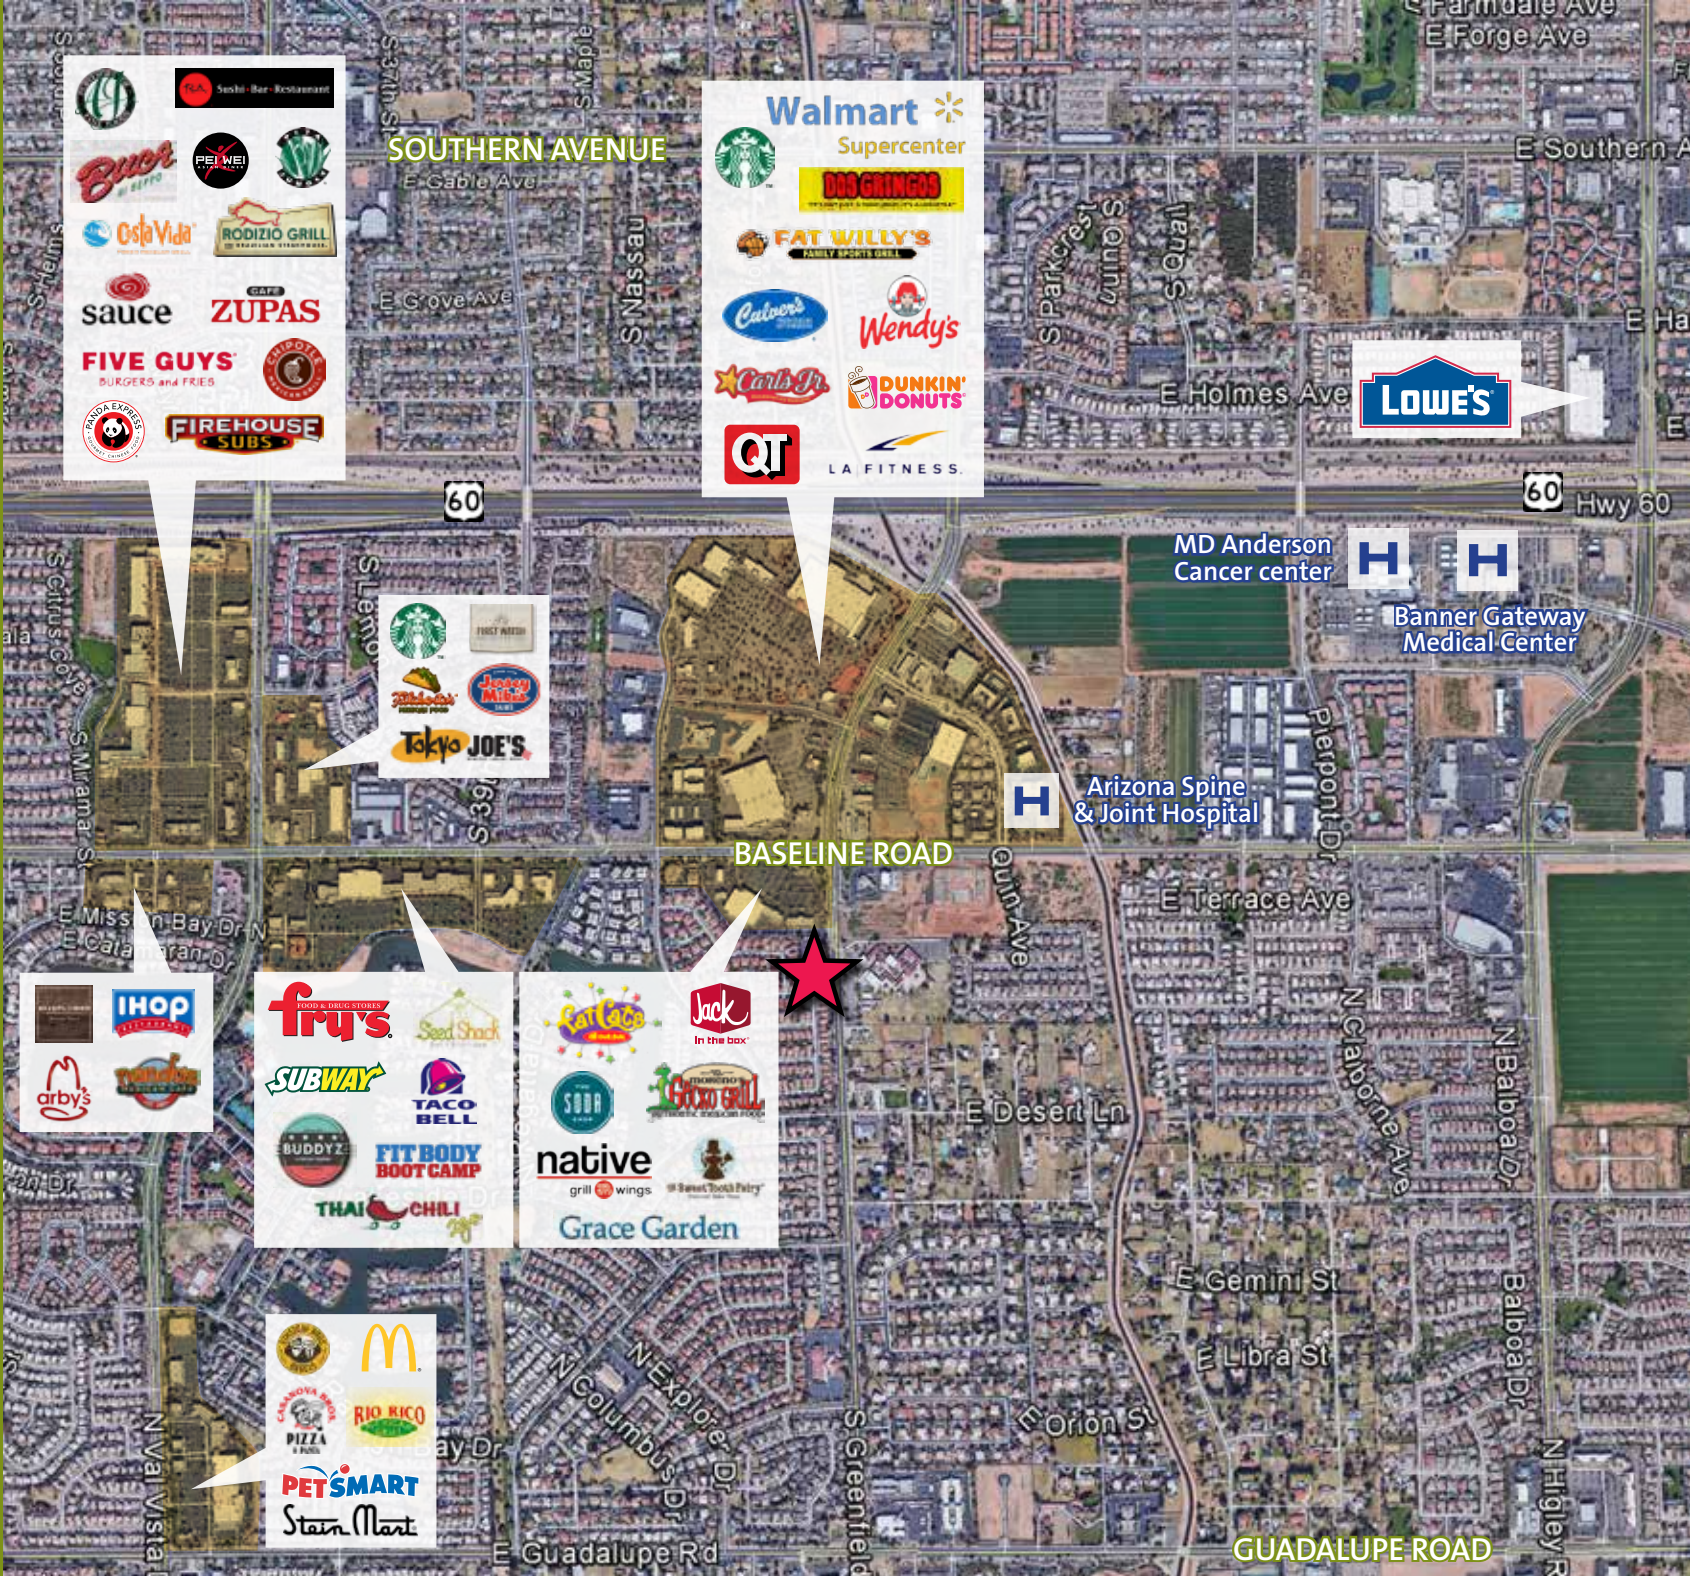

1420

N GREENFIELD RD
GILBERT | AZ85234

- 15,816 SF Building South of Baseline Rd on Greenfield Rd
- Covered Parking & Reserved Parking Available
- Monument Signage Available
- Great Access to US 60

LEASE RATE
\$16.00
PER RSF
NET OF ELECTRIC

SOUTHERN AVENUE

- ES
- Sushi Bar - Restaurant
- Bucar
- PEI WEI
- Costa Vida
- RODIZIO GRILL
- sauce
- ZUPAS
- FIVE GUYS
- BURGERS and FRIES
- FIREHOUSE SUBS

Walmart Supercenter

- Starbucks
- DOG GRINGOS
- FAT WILLY'S FAMILY SPORTS OUTFITTER
- Calumet
- Wendy's
- Caribou
- DUNKIN' DONUTS
- QT
- LA FITNESS

- Starbucks
- FOOD EXPRESS
- Jockey Mike's
- Tokyo JOE'S

- IHOP
- arby's
- panera

fray's FOOD & DRINK STORES

- Seed Shack
- TACO BELL
- SUBWAY
- BUDDYZ
- FIT BODY BOOT CAMP
- THAI CHILI
- native grill wings
- Grace Garden
- Jack In the box
- Earl's
- Glo Grill

- McDonald's
- PET SMART
- Stain Mart
- PIZZA & PASTA
- RIO KICO

Banner Gateway Medical Center

Arizona Spine & Joint Hospital

MD Anderson Cancer center