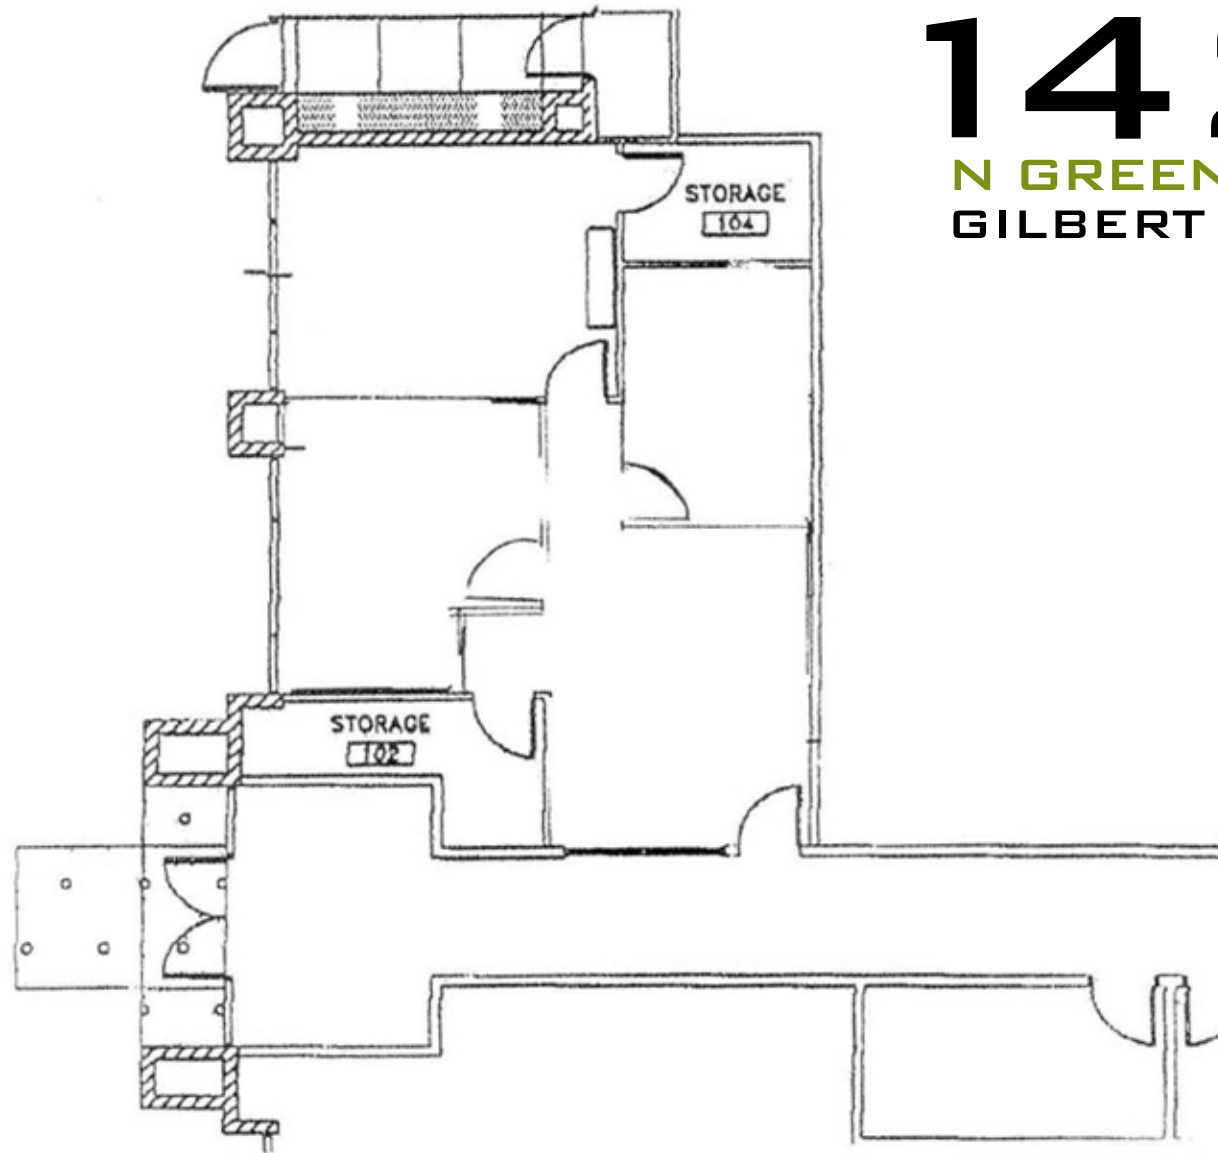

AVAILABILITY
SUITE 102: ±1,098 RSF

1420
N GREENFIELD RD
GILBERT | AZ85234

FOR ADDITIONAL INFORMATION, PLEASE CONTACT

JOE VALE

602.952.3873 | ASSOCIATE DIRECTOR | jvale@ngkf.com

1420
 N GREENFIELD RD
 GILBERT | AZ85234