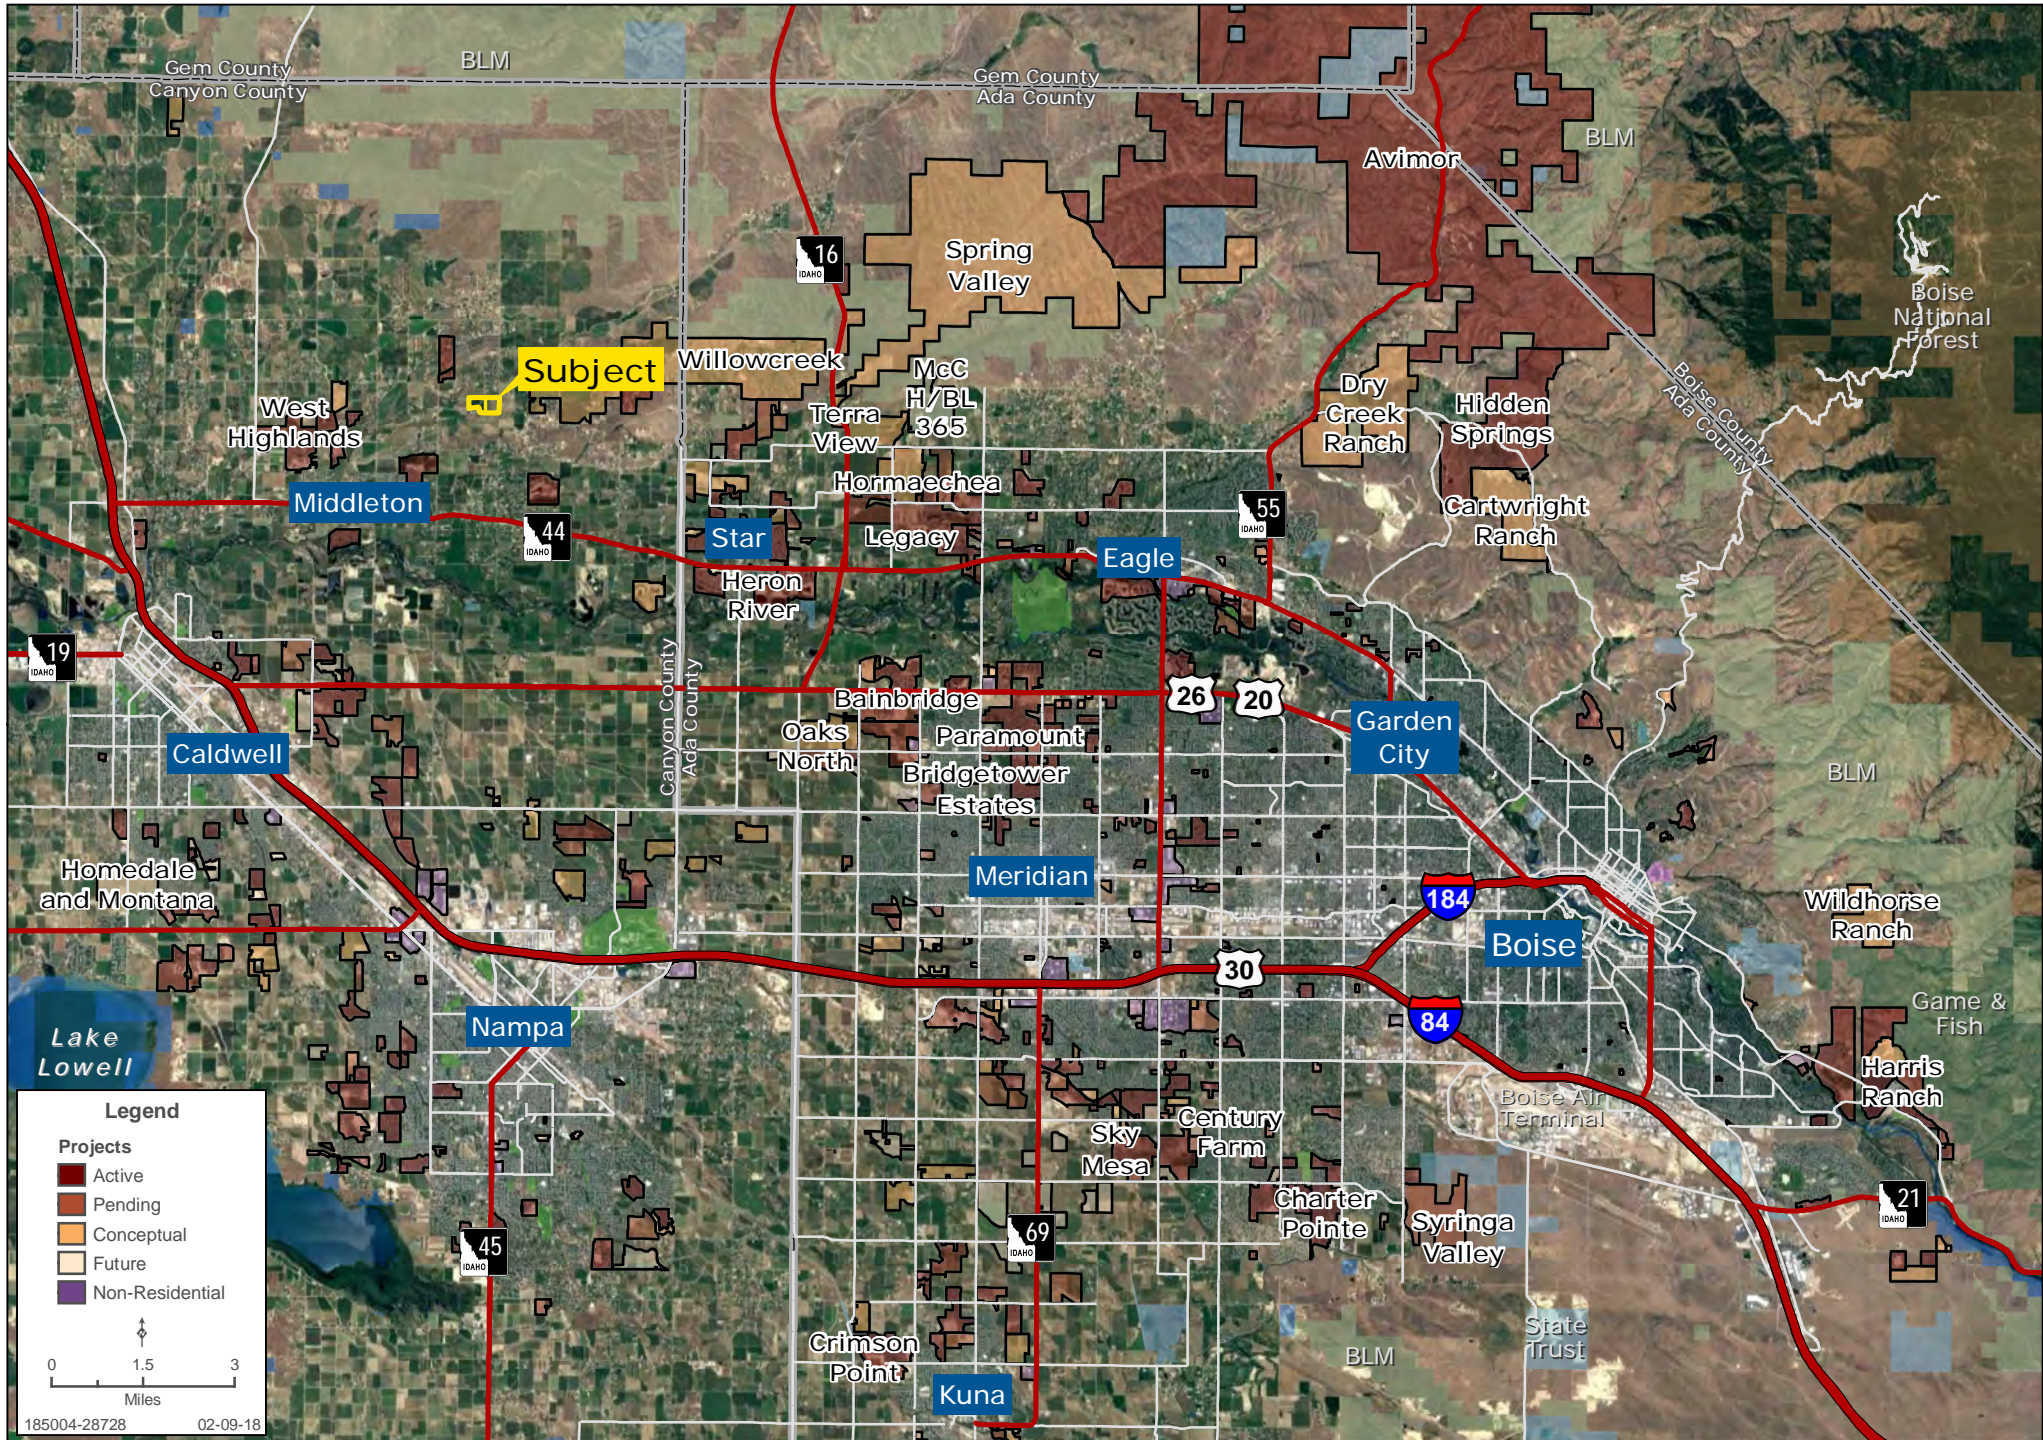

REGIONAL MAP

Tyler Johnson | 208.866.3579 | www.landadvisors.com