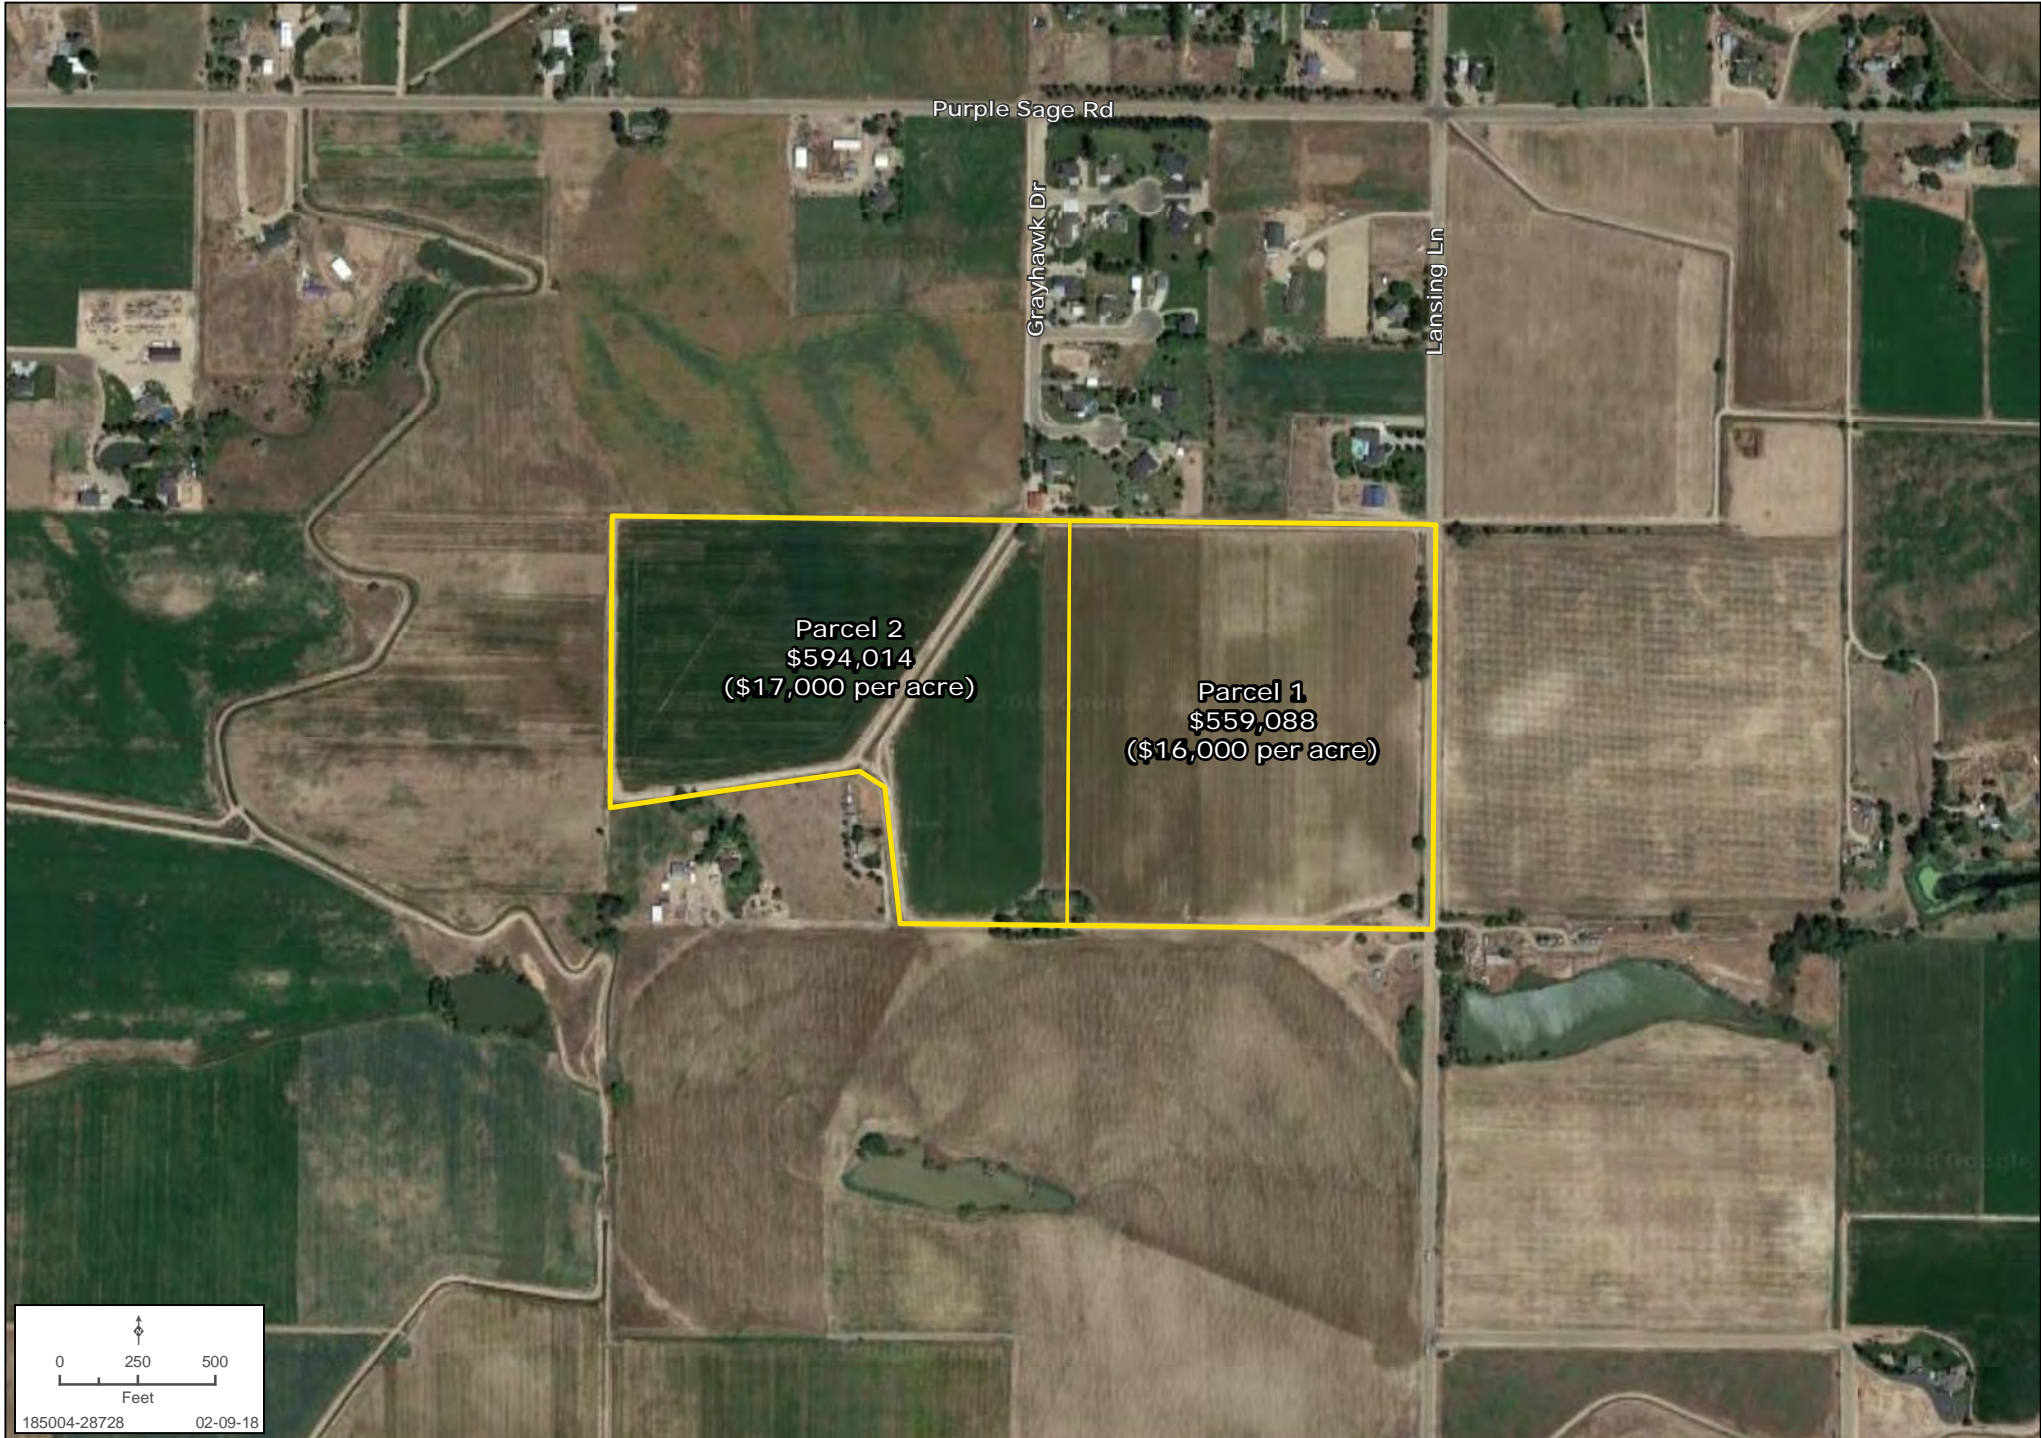

PROPERTY DETAIL MAP

Tyler Johnson | 208.866.3579 | www.landadvisors.com