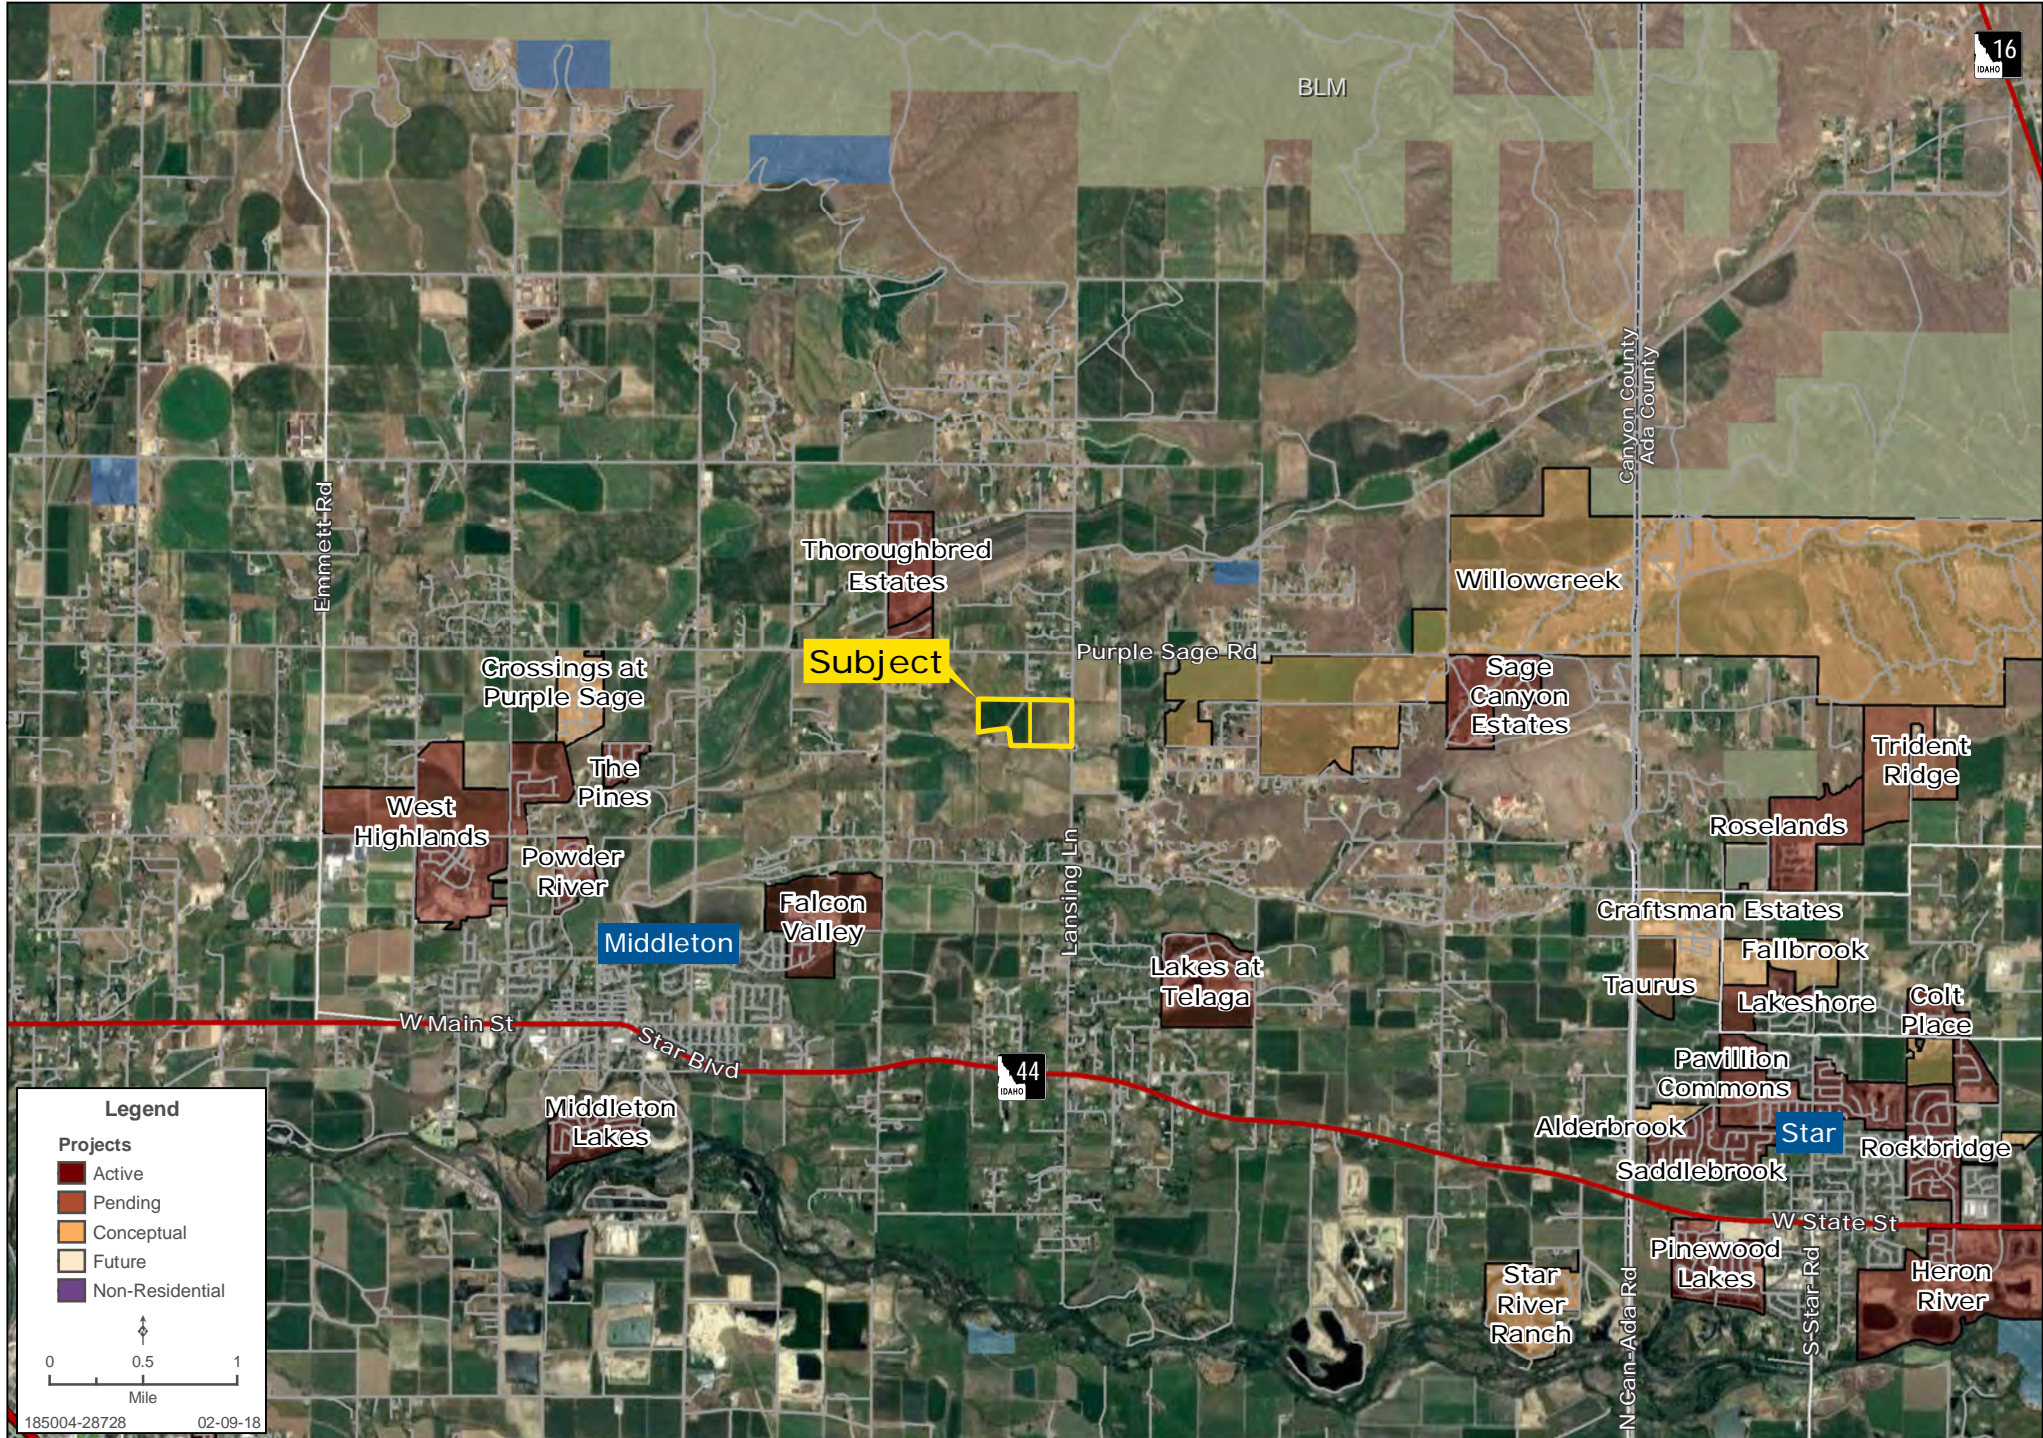

SURROUNDING DEVELOPMENT MAP

Tyler Johnson | 208.866.3579 | www.landadvisors.com