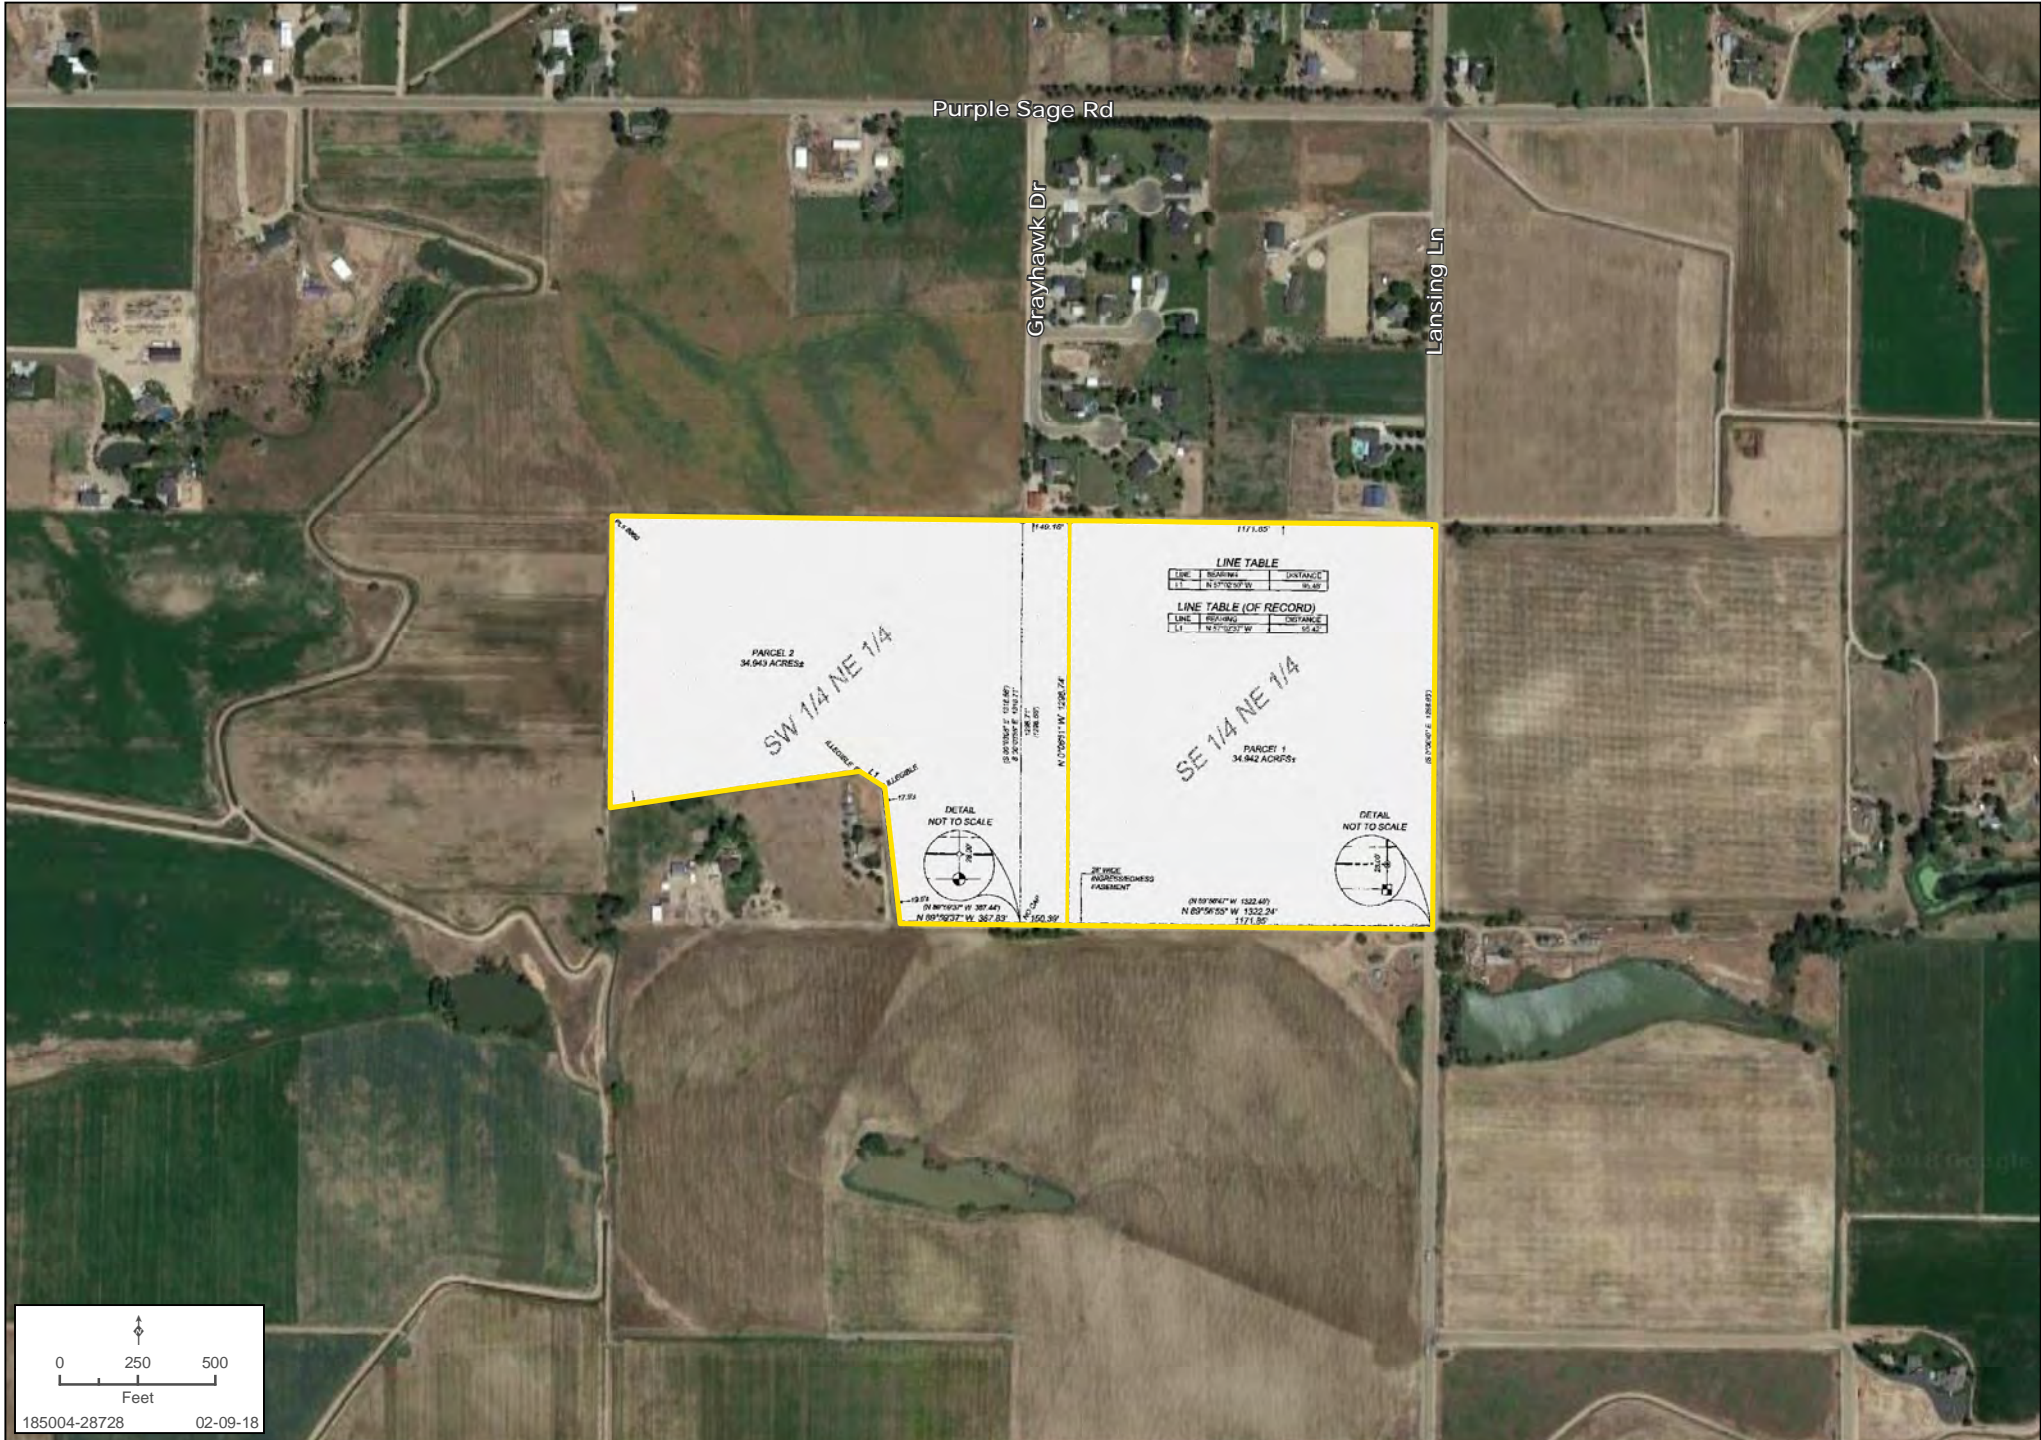

OVERLAY MAP

Tyler Johnson | 208.866.3579 | www.landadvisors.com