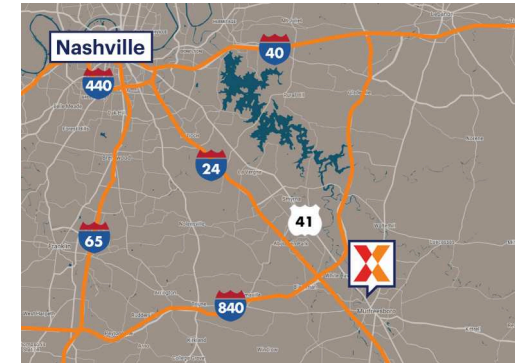

# Georgetown Square

Nashville-Davidson-Murfreesboro-Franklin, TN

35.8709, -86.4146

1622 N W Broad Street | Murfreesboro, TN 37129

Center Size: 114,117 SF

Demographics	1 Mile	3 Mile	5 Mile
	4,478	62,731	143,495
	1,895	25,414	54,696
	\$70,965	\$74,097	\$76,822

Kroger-anchored center featuring top national retailers including Aaron's, H&R Block, GNC & The UPS Store

Close proximity to Middle Tennessee State University with 21,000+ students, a 286-bed St. Thomas Rutherford Hospital and Stones River National Battlefield drawing 200,000+ visitors/year

Located on Rt 41 with easy access to I-24

# Georgetown Square

Nashville-Davidson-Murfreesboro-Franklin, TN

35.8709, -86.4146

1622 N W Broad Street | Murfreesboro, TN 37129