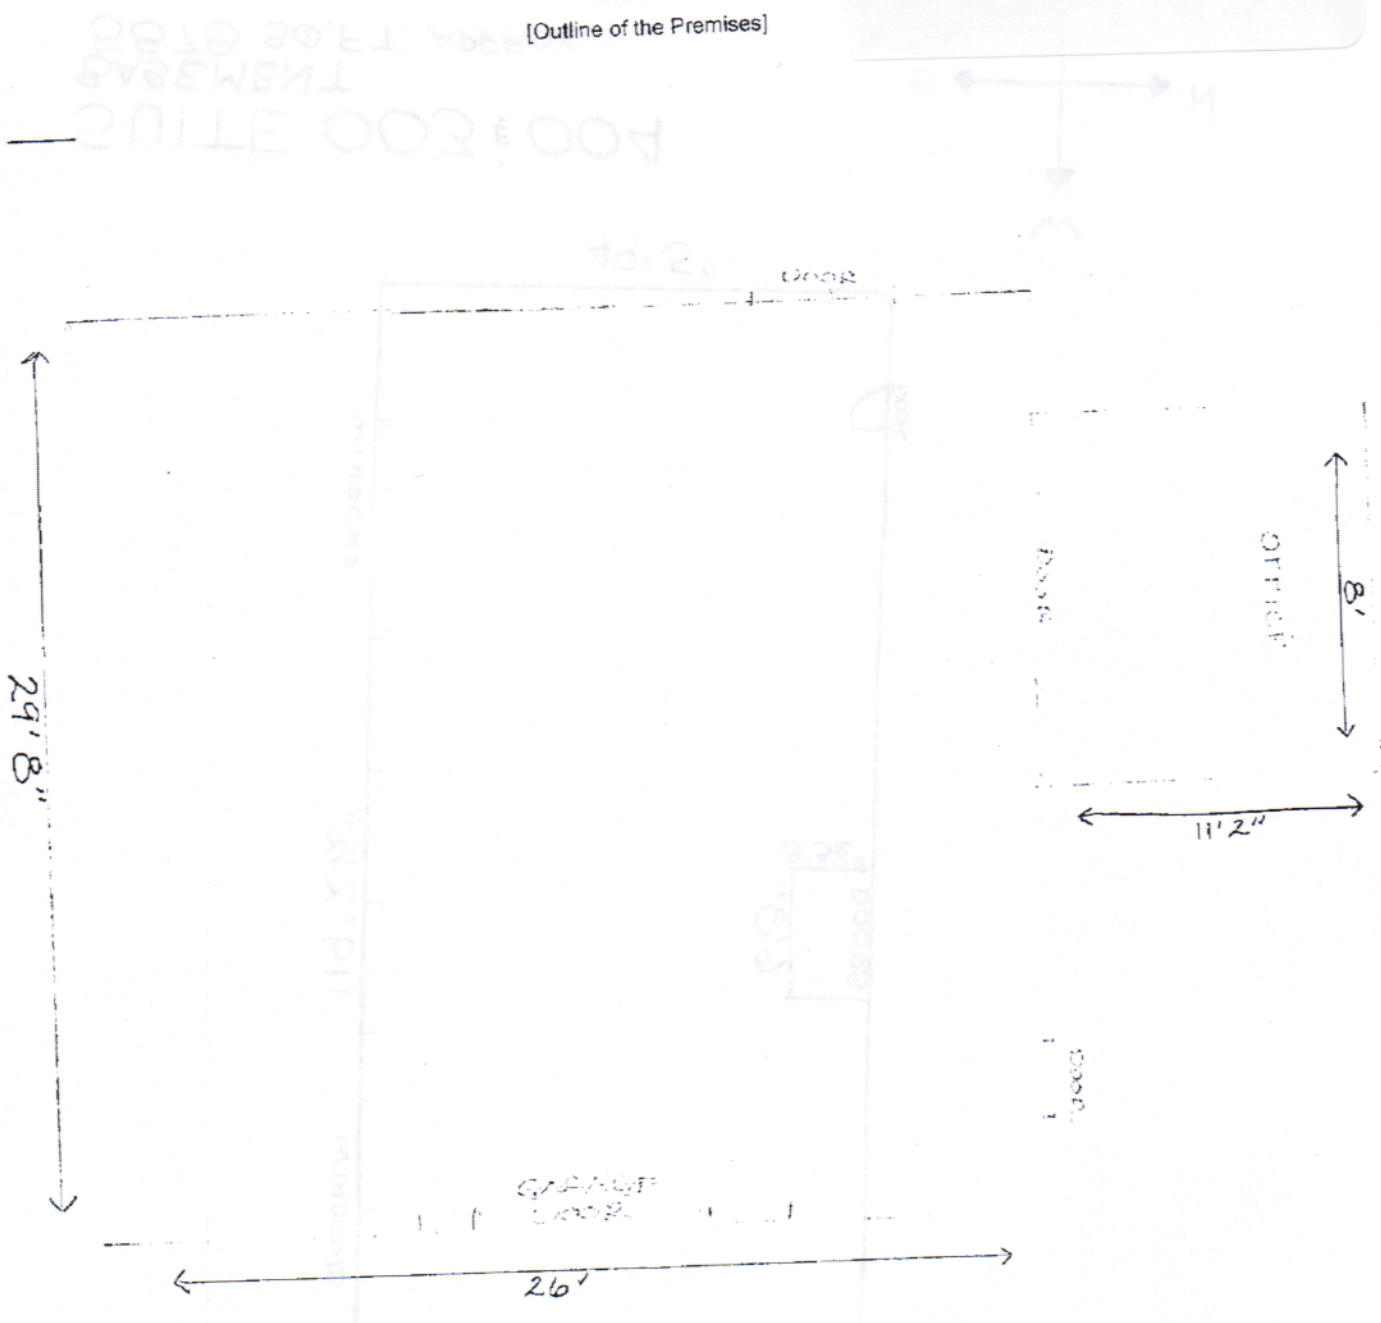

LEASE AGREEMENT
Multi-Tenant Gross Lease
(Continued)

EXHIBIT A
[Outline of the Premises]

SUITE 104
TOTAL SQ. FT. 865 APPROX sq. ft.