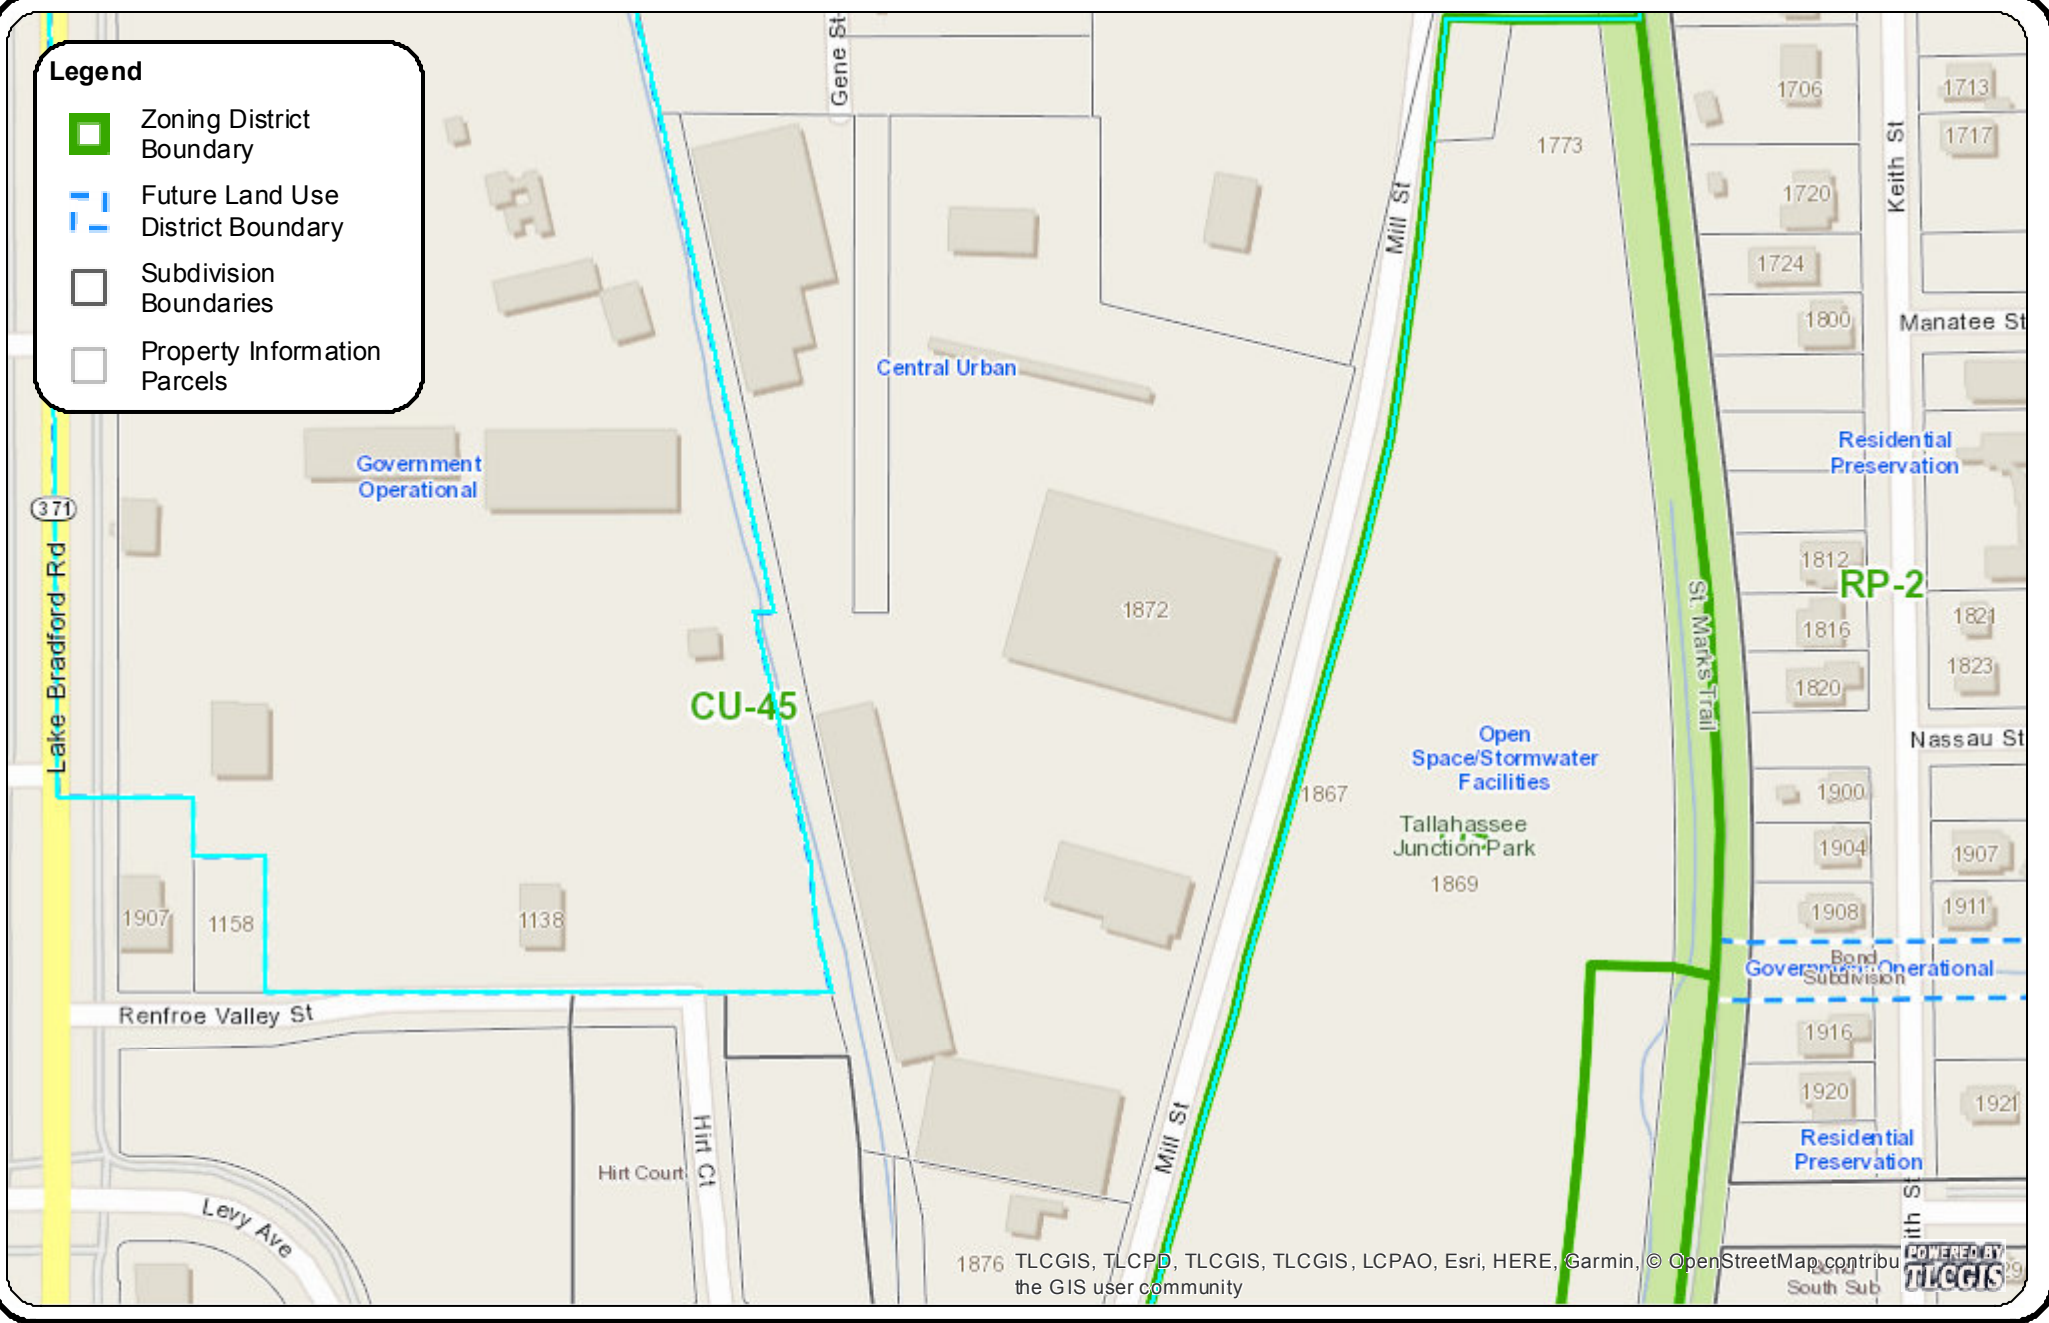

Legend

-  Zoning District Boundary
-  Future Land Use District Boundary
-  Subdivision Boundaries
-  Property Information Parcels

1876 TLGCS, TLCPS, TLGCS, TLGCS, LCPAO, Esri, HERE, Garmin, © OpenStreetMap contributors, the GIS user community

Zoning - FUTURE LAND USE

DISCLAIMER

This product has been compiled from the most accurate source data from Leon County, the City of Tallahassee, and the Leon County Property Appraiser's Office. However, this product is for reference purposes only and is not to be construed as a legal document or survey instrument. Any reliance on the information contained herein is at the user's own risk. Leon County, the City of Tallahassee, and the Leon County Property Appraiser's Office assume no responsibility for any use of the information contained herein or any loss resulting therefrom.

Scale:	Tallahassee/Leon County GIS Management Information Services Leon County Courthouse 301 S. Monroe St, P3 Level Tallahassee, FL 32301 850/606-5504 http://www.tlccgis.org
Not To Scale:	
Date Drawn:	November 15, 2018