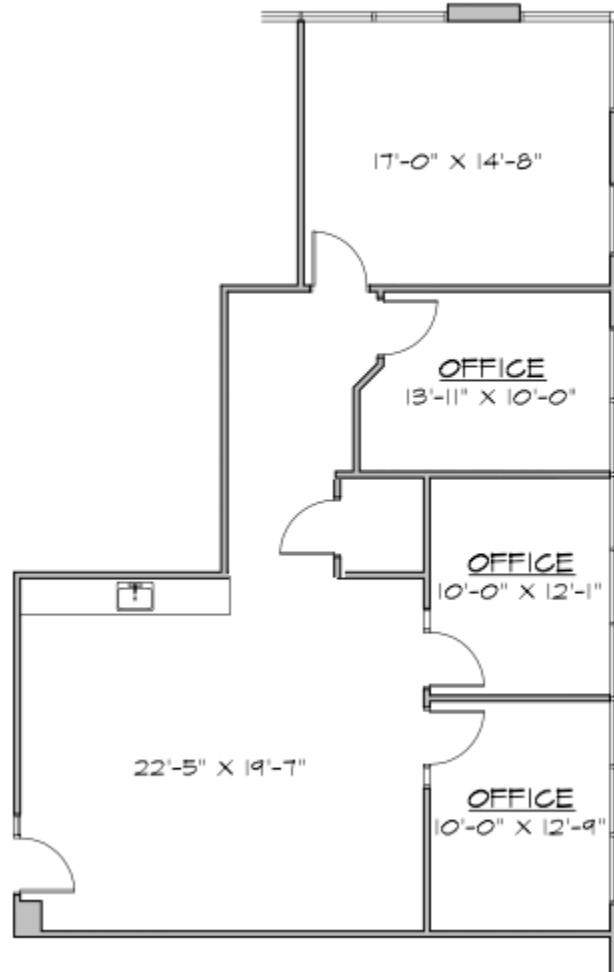

Crown Plaza

11498 Luna Road / Suite 203

1,519 RSF

Contact: Kolby Dickerson- 214.534.1599

Cole Moreano- 214.995.1797

Leasing@txreproperties.com