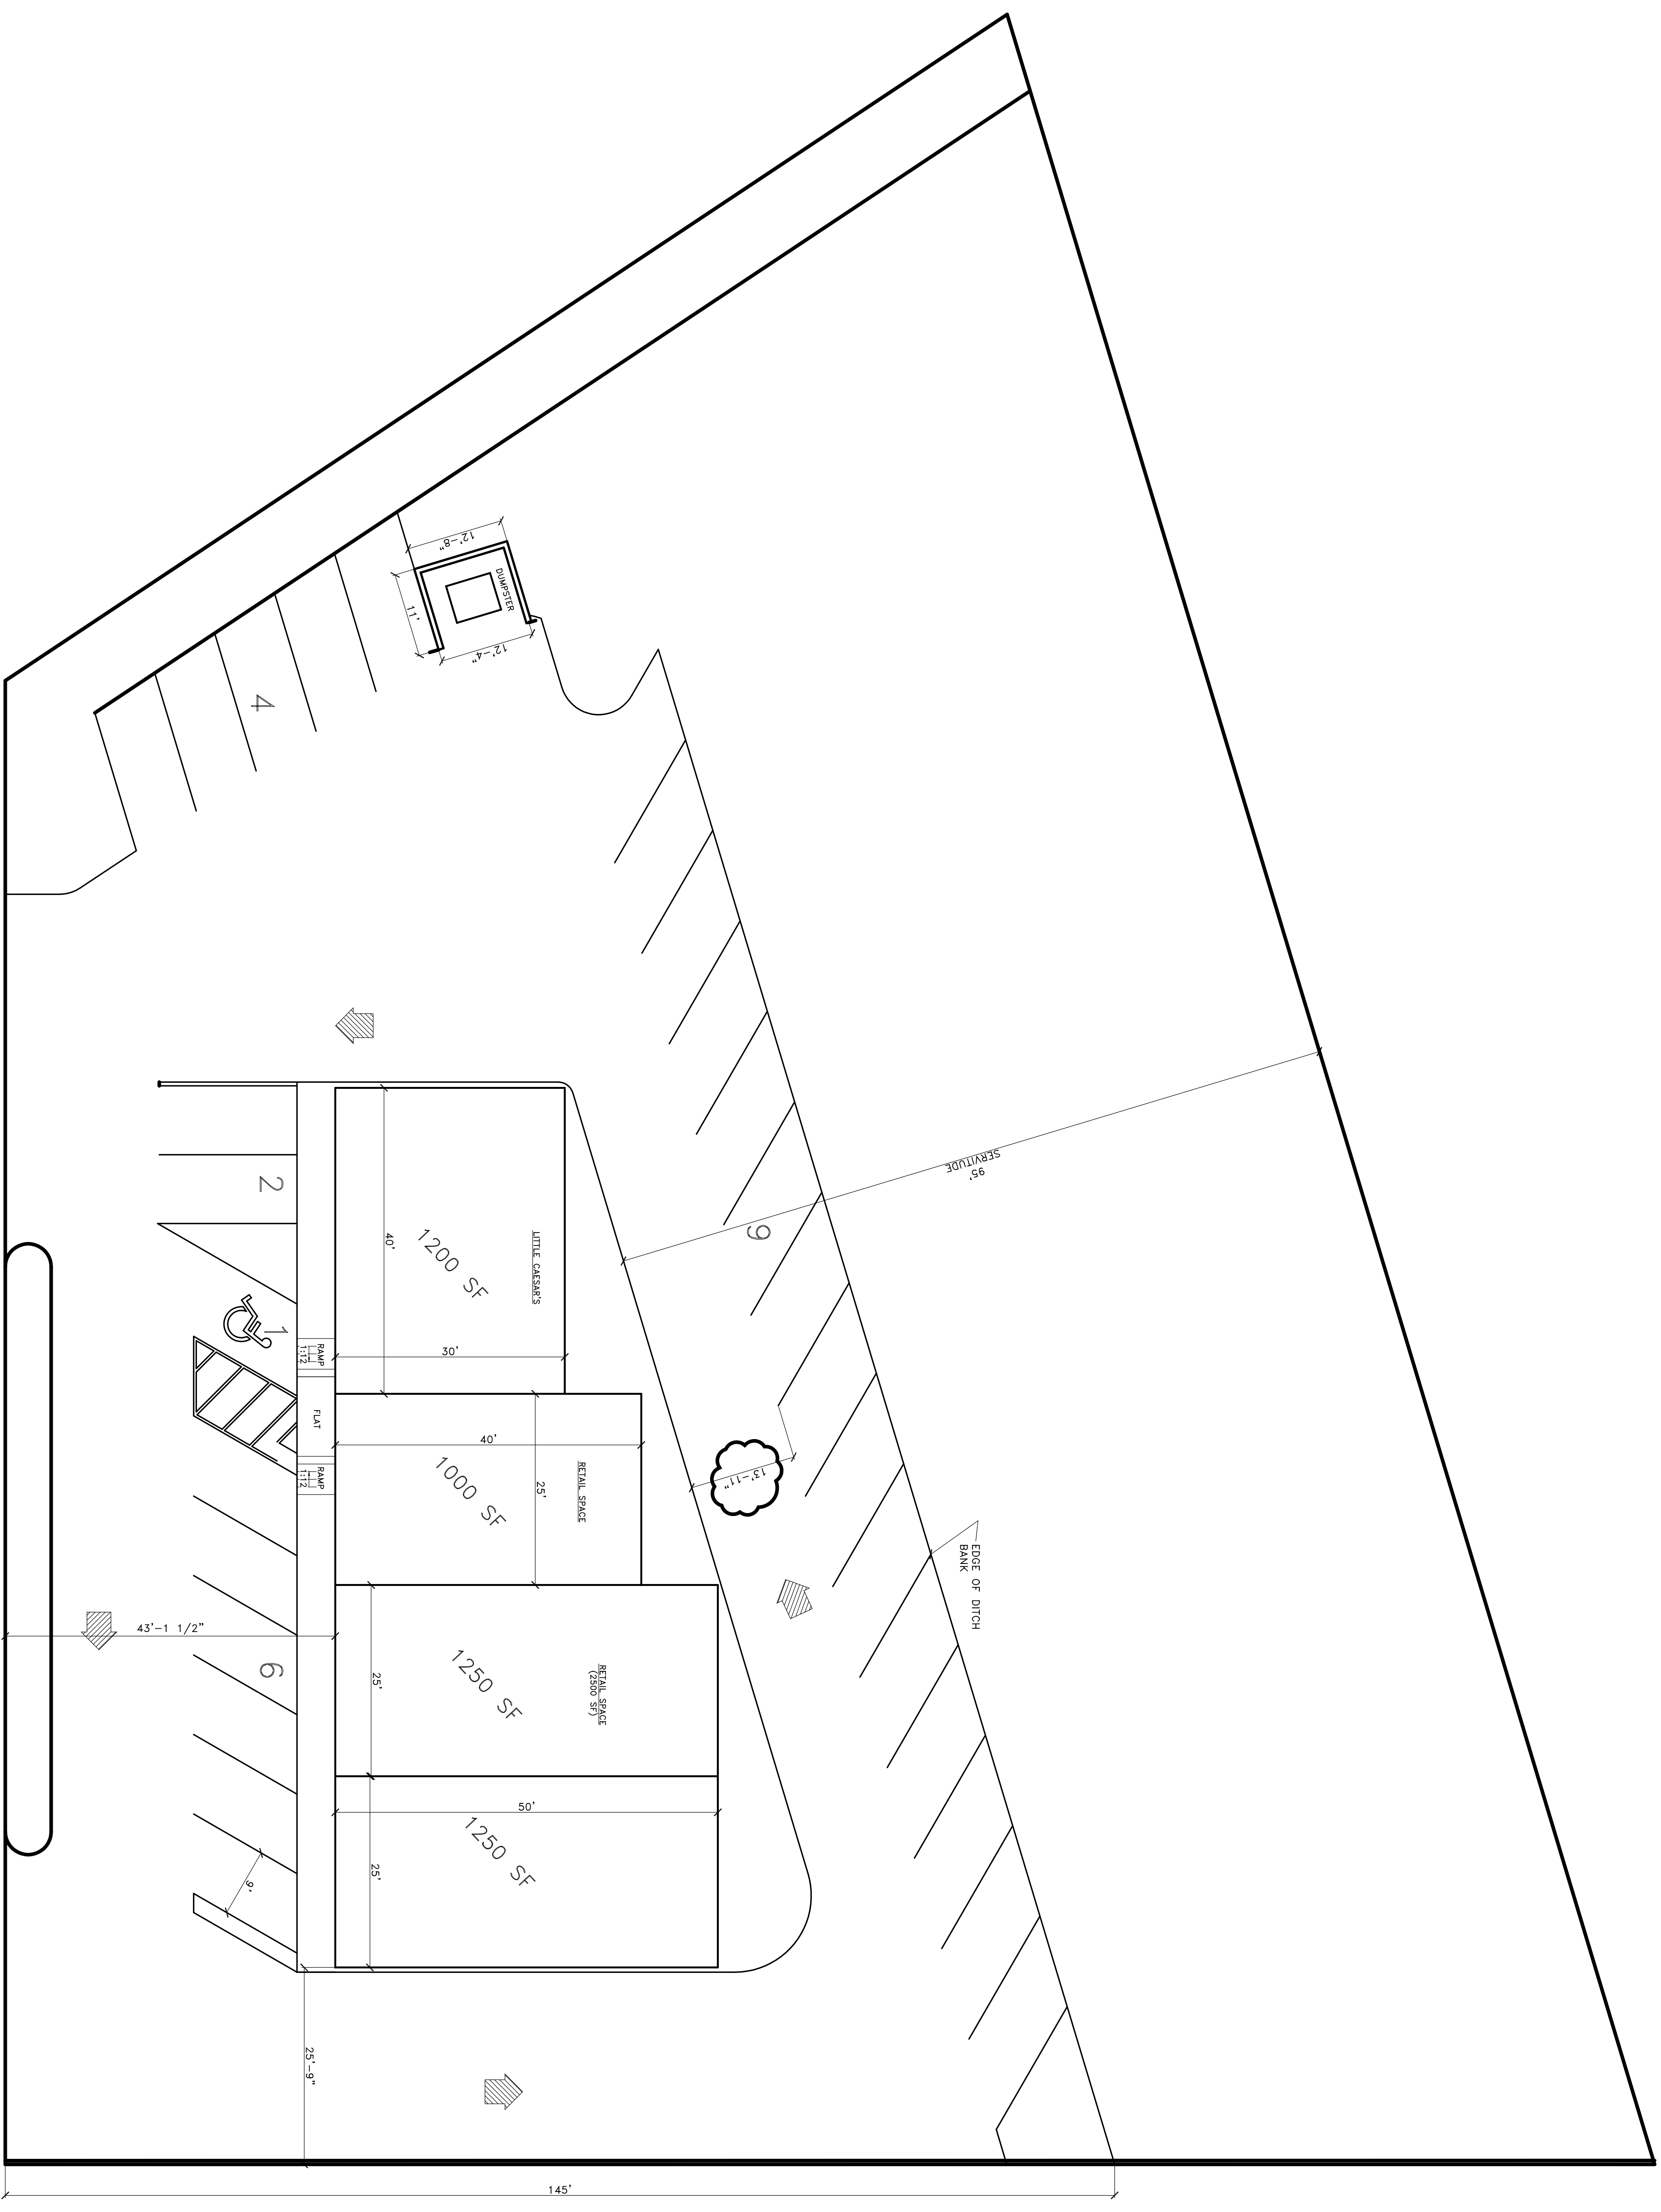

1 SITE PLAN
SCALE: 1" = 10'-0"

C10	Sheet
	Job Number
	Checked HFM
	Drawn JPD
	Date 02-06-2013

MARK MATTHEWS
AIA • ARCHITECT
11802 Cloverland Ct. • Baton Rouge, LA • 70809 • (225) 756-5011

Little Caesar
ENTERPRISES, INC.
FERKINS ROAD
BATON ROUGE, LOUISIANA